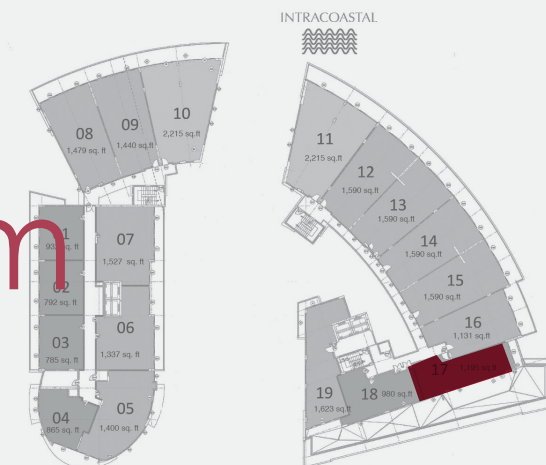

www.MiamiCondoLifestyle.com

KEY PLAN

UNIT H - LEVEL 5

Residence 884 sq. ft. 80 sq. mt.

Balcony 311 sq. ft. 29 sq. mt.

AREA 1,195 sq. ft. 109 sq. mt.

APPROVED LAYOUT

Scale : 1/4" = 1'-0"