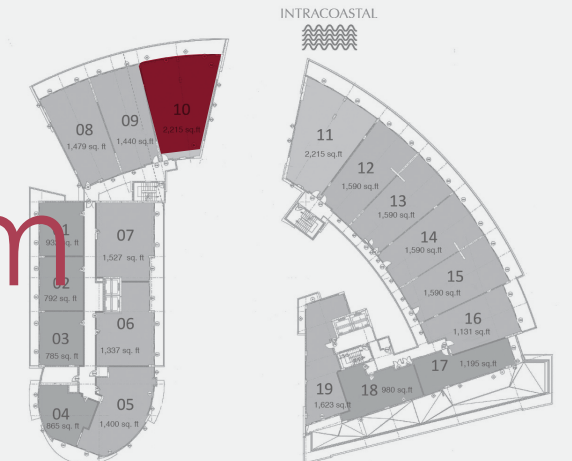

www.MiamiCondoLifestyle.com

PELORO
MIAMI BEACH

10

RESIDENCE

KEY PLAN

UNIT C - LEVEL 2

Residence 1,675 sq. ft. 155 sq. mt.

Terrace 539 sq. ft. 50 sq. mt.

AREA 2,214 sq. ft. 205 sq. mt.