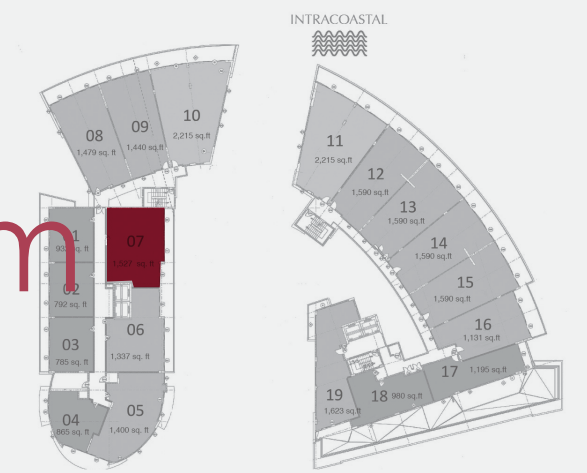

PELORO
MIAMI BEACH
07
RESIDENCE

www.MiamiCondoLifestyle.com

KEY PLAN
UNIT L - LEVEL 3

Residence	1,182 sq. ft.	109 sq. mt.
Terrace	236 sq. ft.	21 sq. mt.
AREA	1,418 sq. ft.	130 sq. mt.