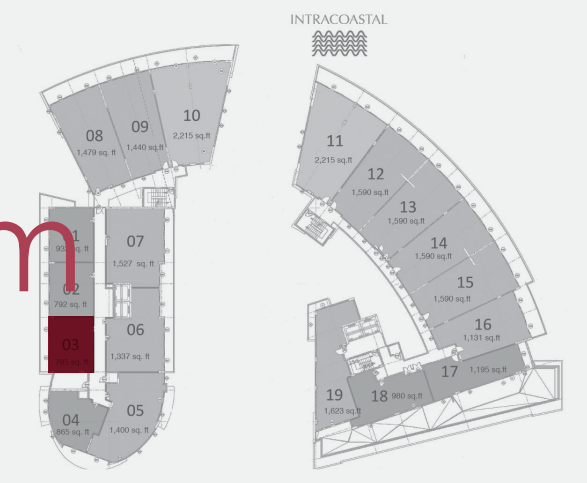

PELORO
MIAMI BEACH
03
RESIDENCE

KEY PLAN

UNIT I - TYPE LEVEL

Residence	652 sq. ft.	60 sq. mt.
Balcony	133 sq. ft.	12 sq. mt.
AREA	785 sq. ft.	72 sq. mt.

APPROVED LAYOUT