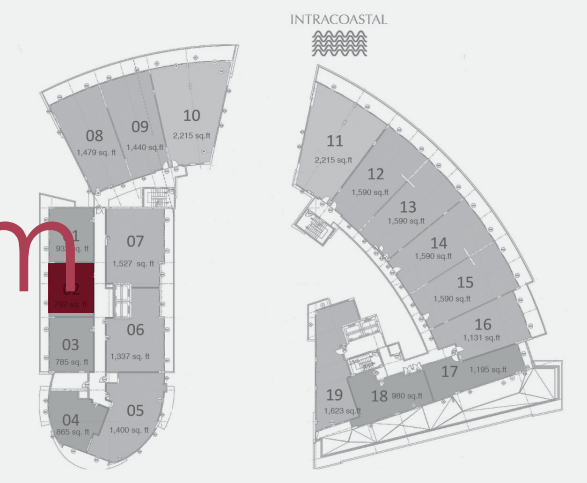

PELORO  
MIAMI BEACH  
**02**  
RESIDENCE

**KEY PLAN**

UNIT 1 - TYPE LEVEL

Residence 652 sq. ft. 60 sq. mt.

Balcony 140 sq. ft. 13 sq. mt.

AREA 792 sq. ft. 73 sq. mt.

APPROVED LAYOUT