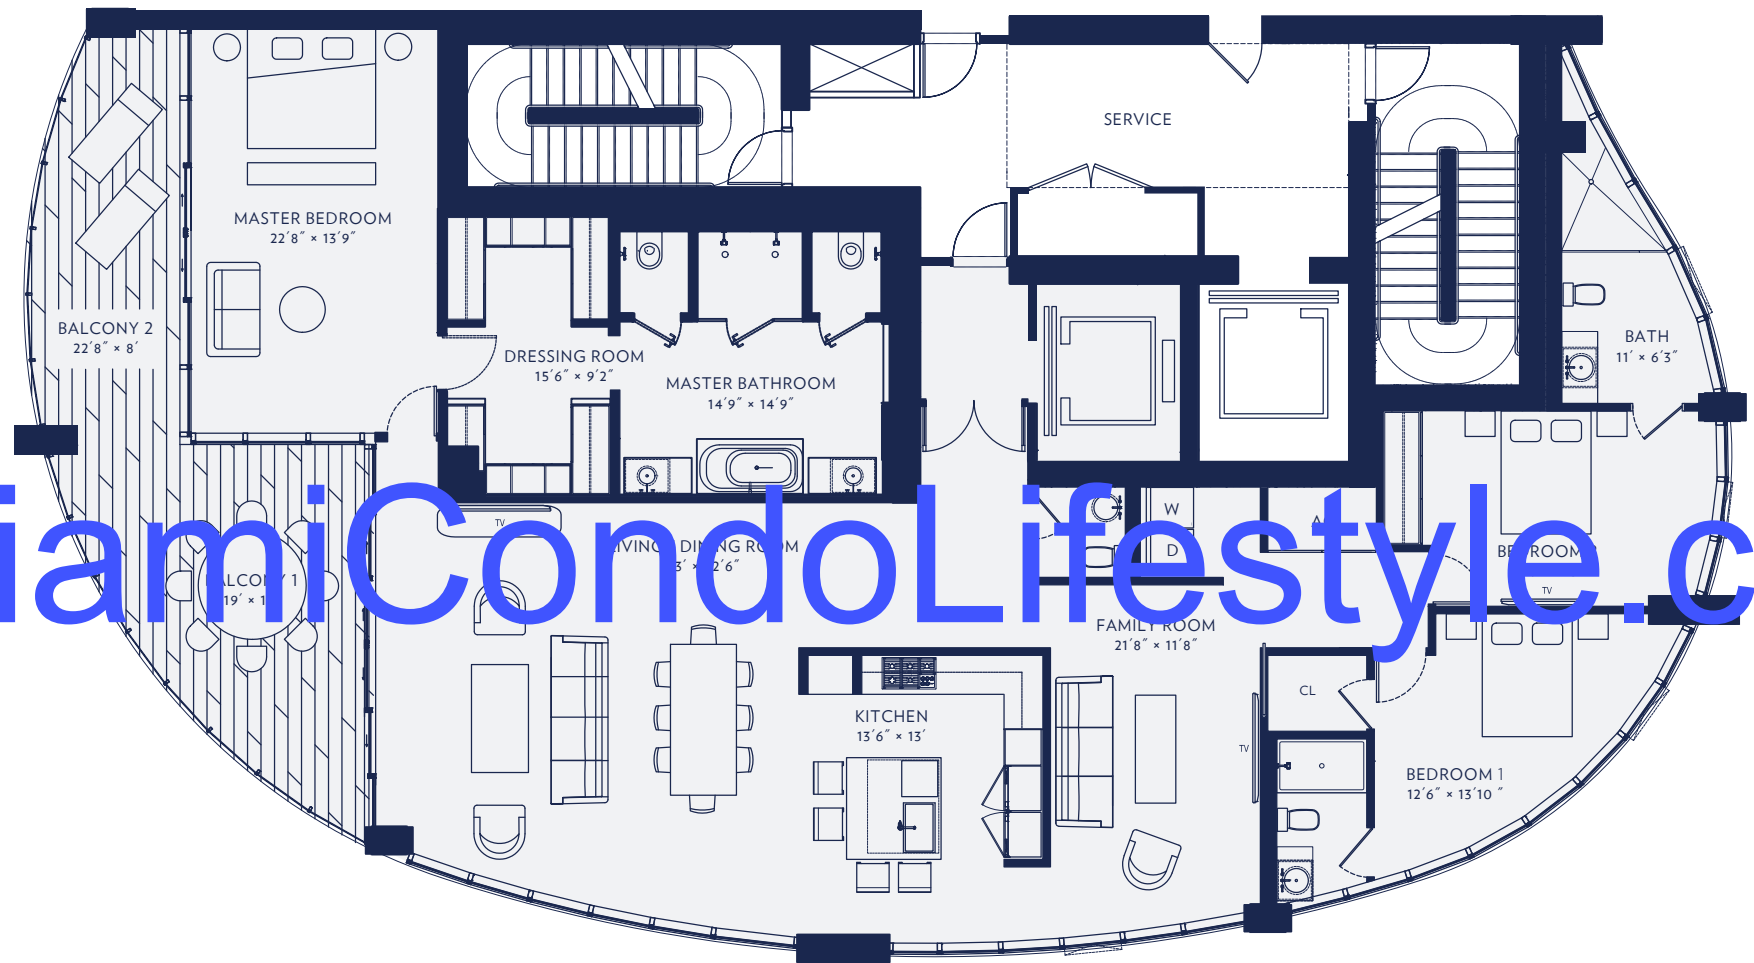

PARK GROVE

OMA · REM KOOLHAAS

Coconut Grove, Miami

TOWER 2 RESIDENCE D

2,917 SQ FT INTERIOR
439 SQ FT EXTERIOR

www.MiamiCondoLifestyle.com

Broker participation welcome. Oral representation cannot be relied upon as correctly stating the presentation of the Developer, for correct representation, make reference to the documents required by section 718.503 Florida Statutes, to be furnished by the Developer or Buyer or Lessee. Not an offer where prohibited by State Statutes. Plans, features and amenities subject to change without notice. All illustrations and plans are artist conceptual renderings and are subject to change without notice. This advertisement does not constitute an offer in the states of NY or NJ or any jurisdiction where prior registration or other qualification is required.