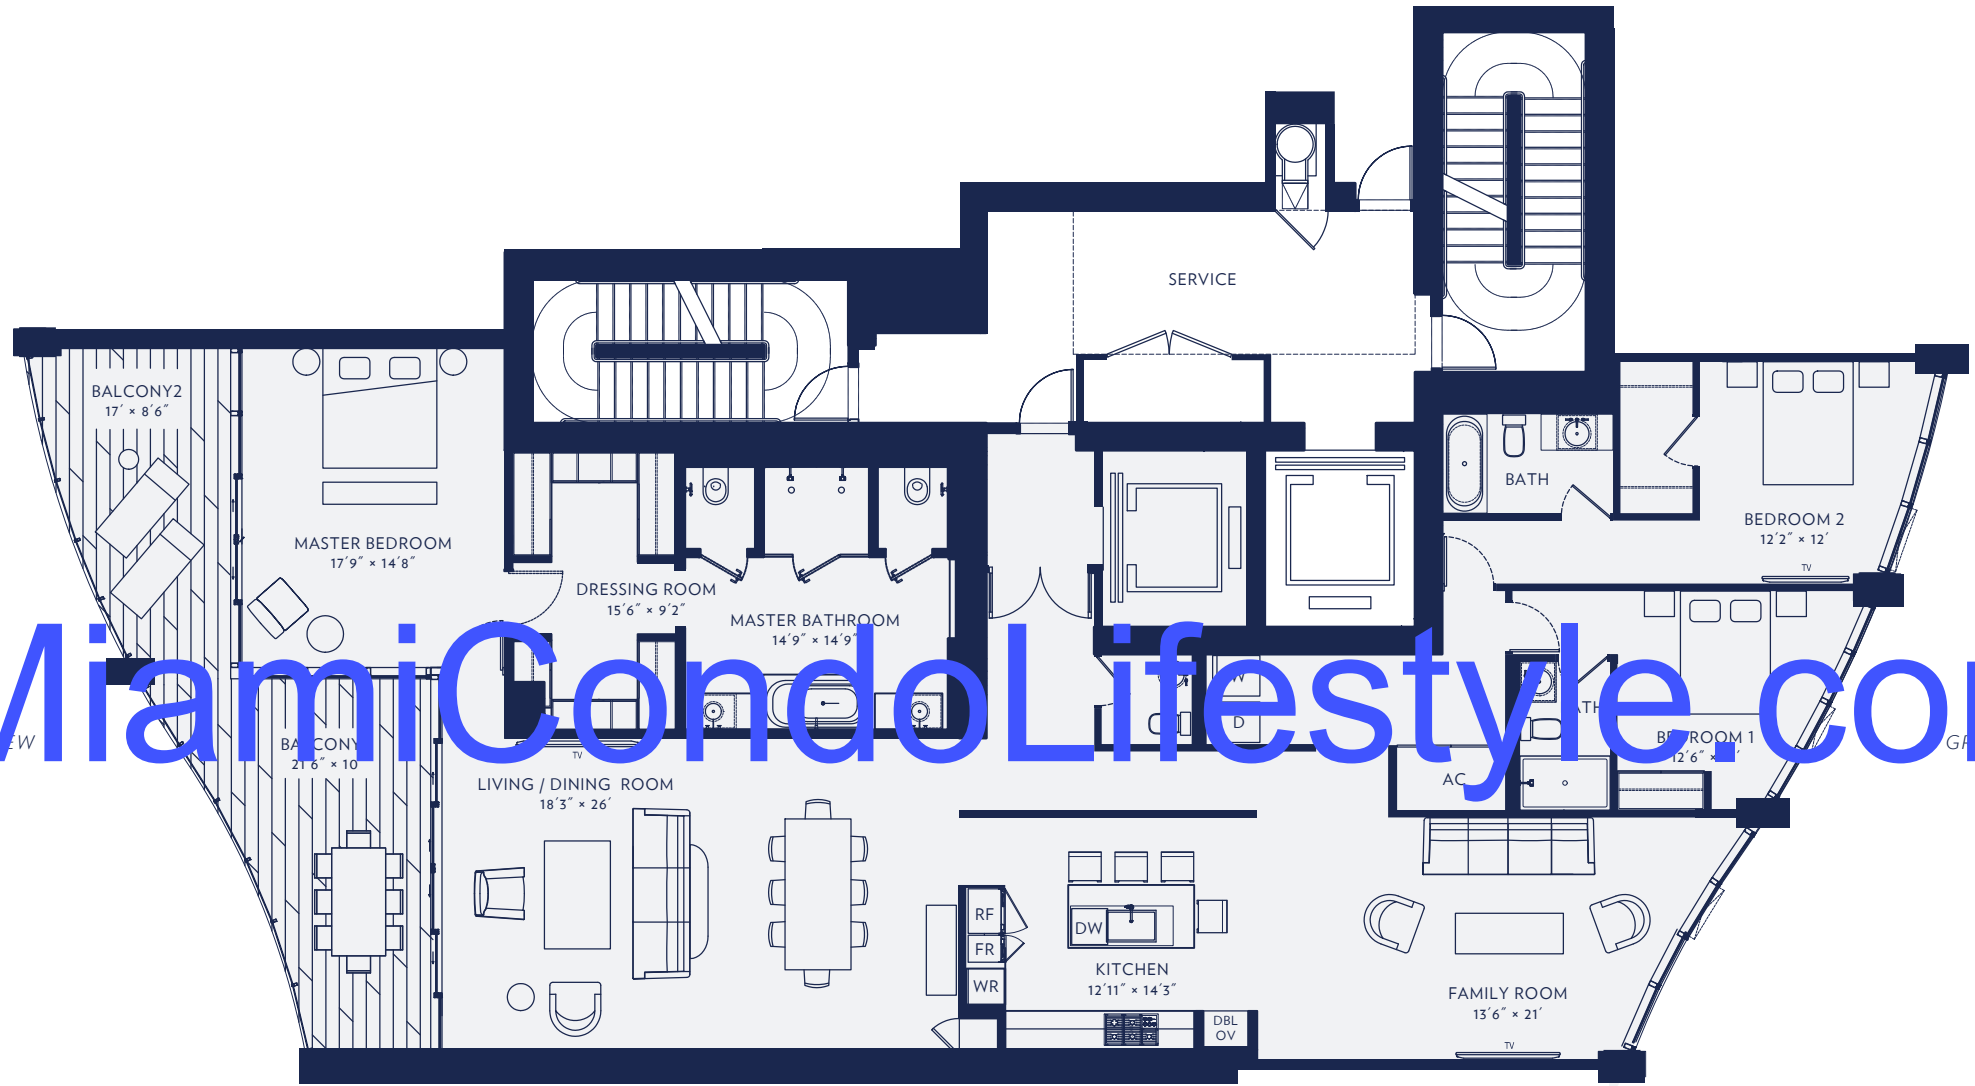

## TOWER 2 RESIDENCE B

2,884 SQ FT INTERIOR  
393 SQ FT EXTERIOR

[www.MiamiCondoLifestyle.com](http://www.MiamiCondoLifestyle.com)

Broker participation welcome. Oral representation cannot be relied upon as correctly stating the presentation of the Developer, for correct representation, make reference to the documents required by section 718.503 Florida Statutes, to be furnished by the Developer or Buyer or Lessee. Not an offer where prohibited by State Statutes. Plans, features and amenities subject to change without notice. All illustrations and plans are artist conceptual renderings and are subject to change without notice. This advertisement does not constitute an offer in the states of NY or NJ or any jurisdiction where prior registration or other qualification is required.