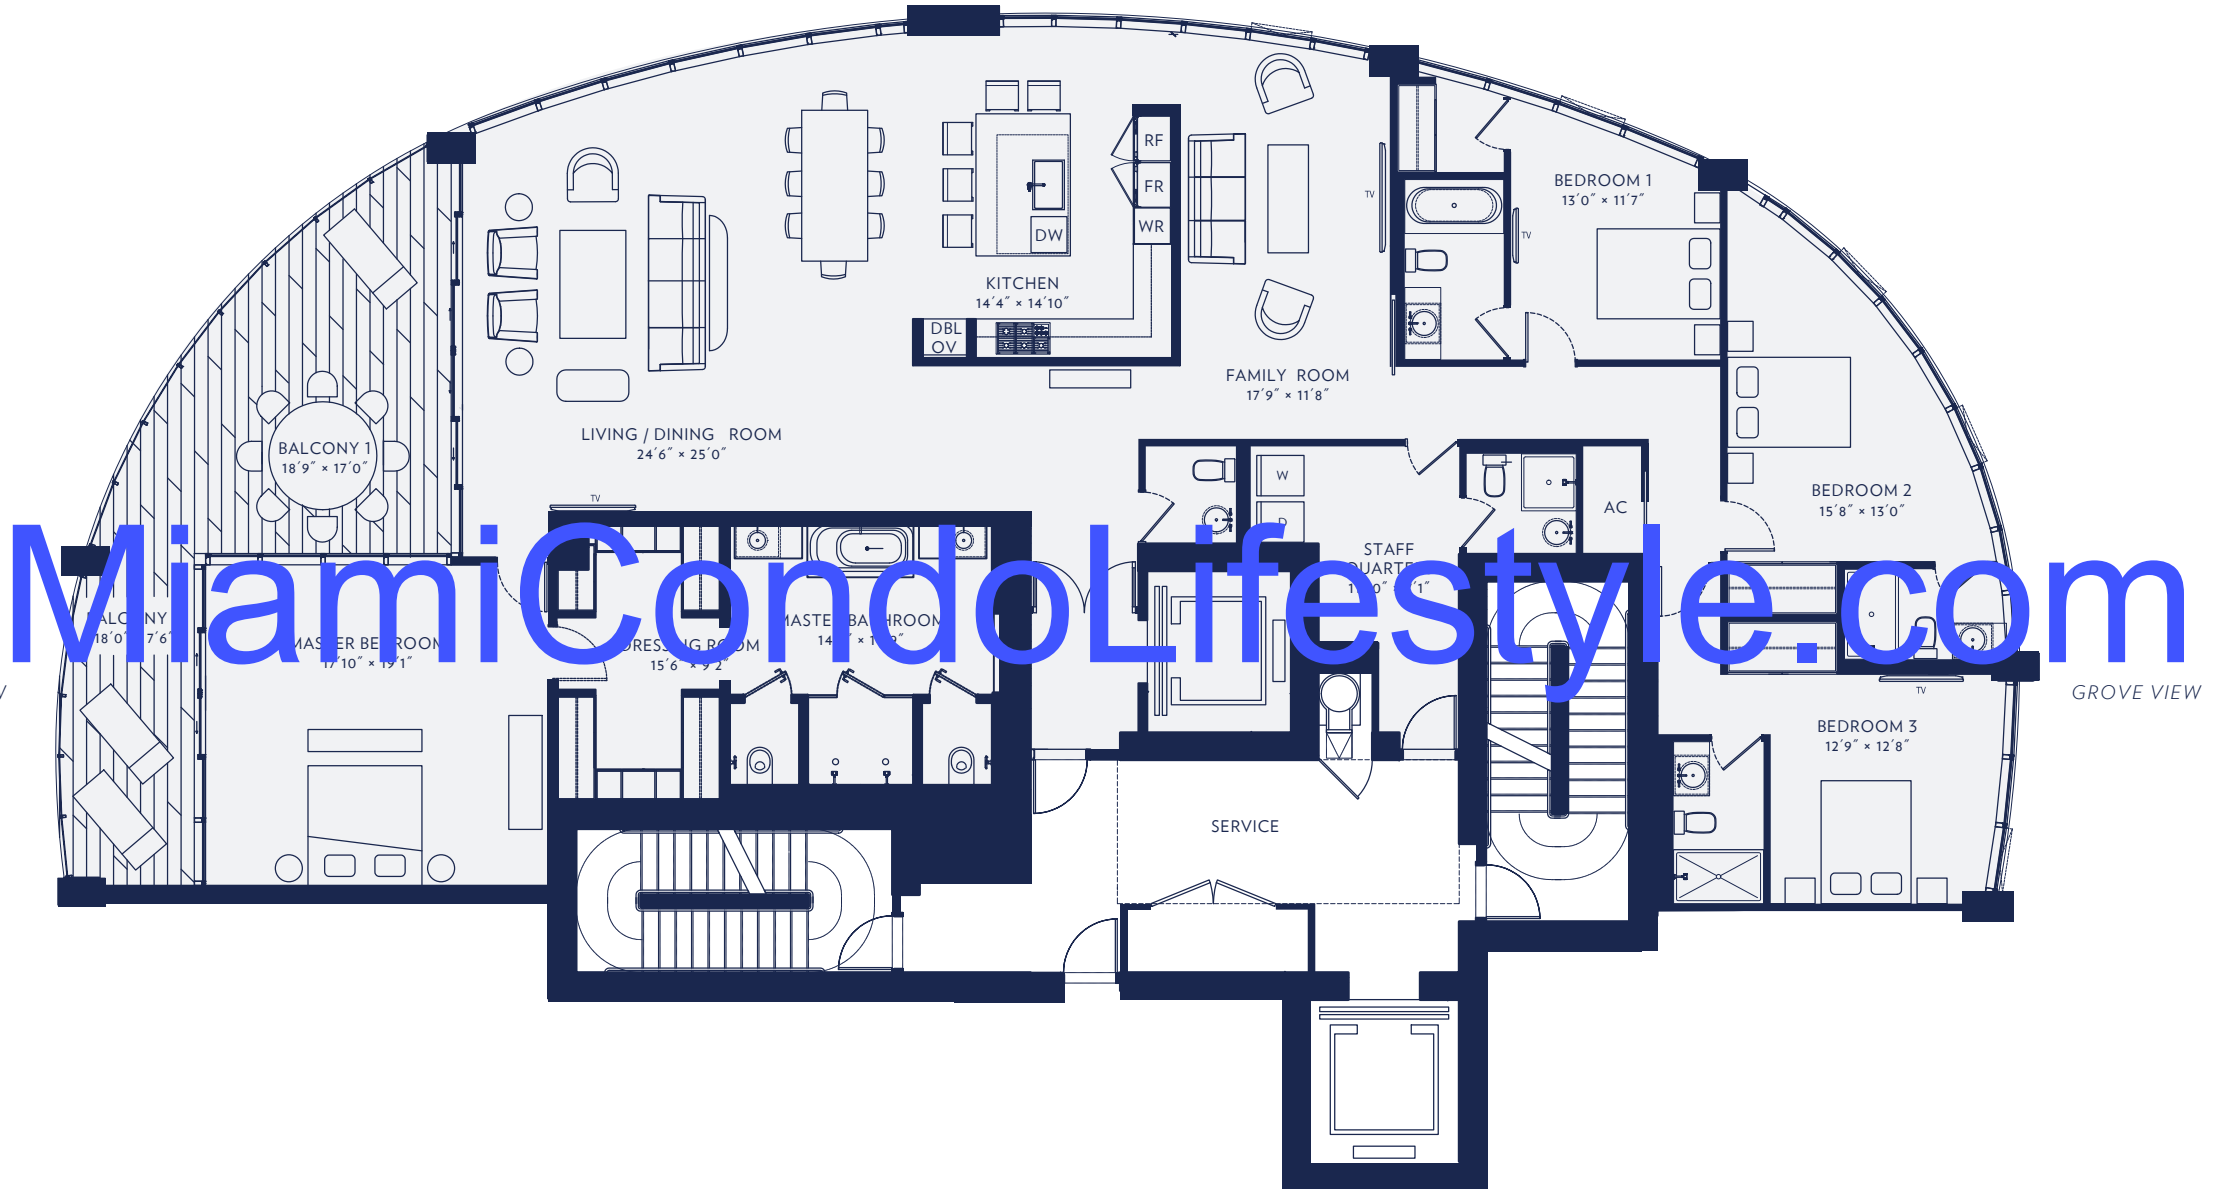

PARK GROVE

OMA · REM KOOLHAAS

Coconut Grove, Miami

TOWER 2 RESIDENCE A

3,592 SQ FT INTERIOR
458 SQ FT EXTERIOR

www.MiamiCondoLifestyle.com

Broker participation welcome. Oral representation cannot be relied upon as correctly stating the presentation of the Developer, for correct representation, make reference to the documents required by section 718.503 Florida Statutes, to be furnished by the Developer or Buyer or Lessee. Not an offer where prohibited by State Statutes. Plans, features and amenities subject to change without notice. All illustrations and plans are artist conceptual renderings and are subject to change without notice. This advertisement does not constitute an offer in the states of NY or NJ or any jurisdiction where prior registration or other qualification is required.