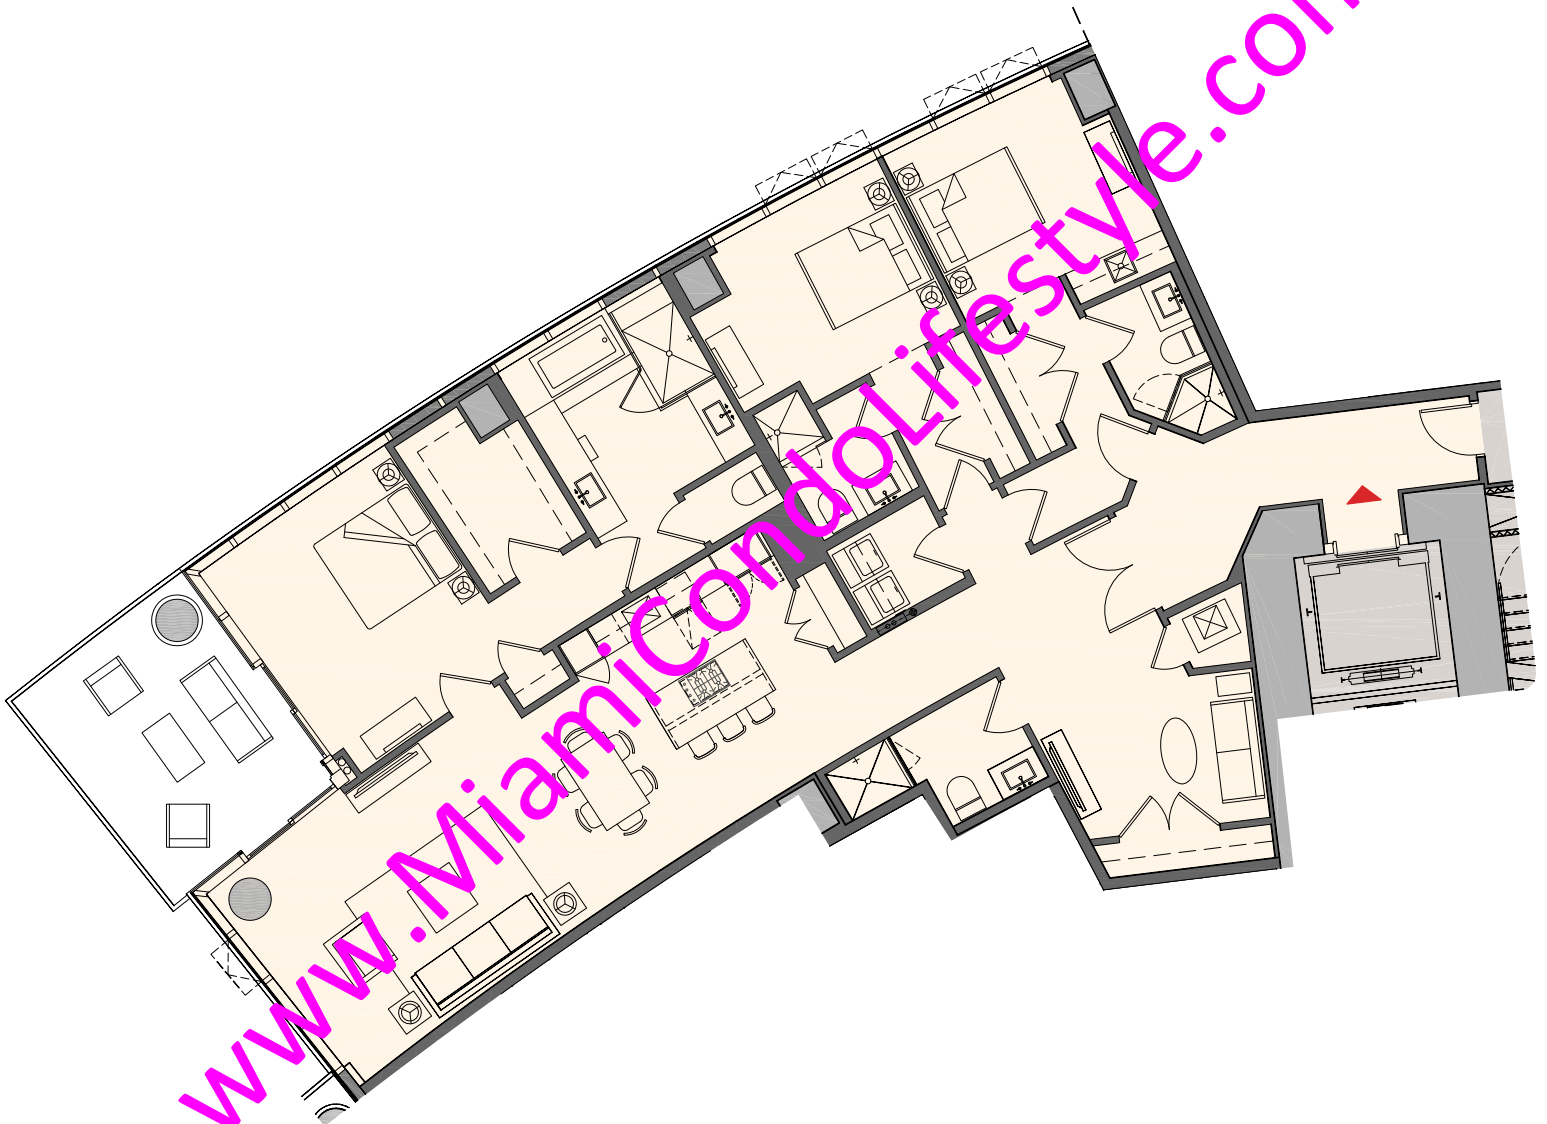

Residence F1

3 Bedroom + Den | 4 Bath

Interior:	2,376 sq. ft.	221 m ²
Outdoor:	202 sq. ft.	19 m ²
Total:	2,578 sq. ft.	240 m ²

These drawings are conceptual only and are for the convenience of reference. They should not be relied upon as representations, express or implied, of the final detail of the residences. Units shown are examples of unit types and may not depict actual units. Stated square footages are ranges for a particular unit type and are measured to the exterior boundaries of the exterior walls and the centerline of interior demising walls and in fact vary from the area that would be determined by using the description and definition of the "Unit" set forth in the Declaration (which generally only includes the interior airspace between the perimeter walls and excludes interior structural components).