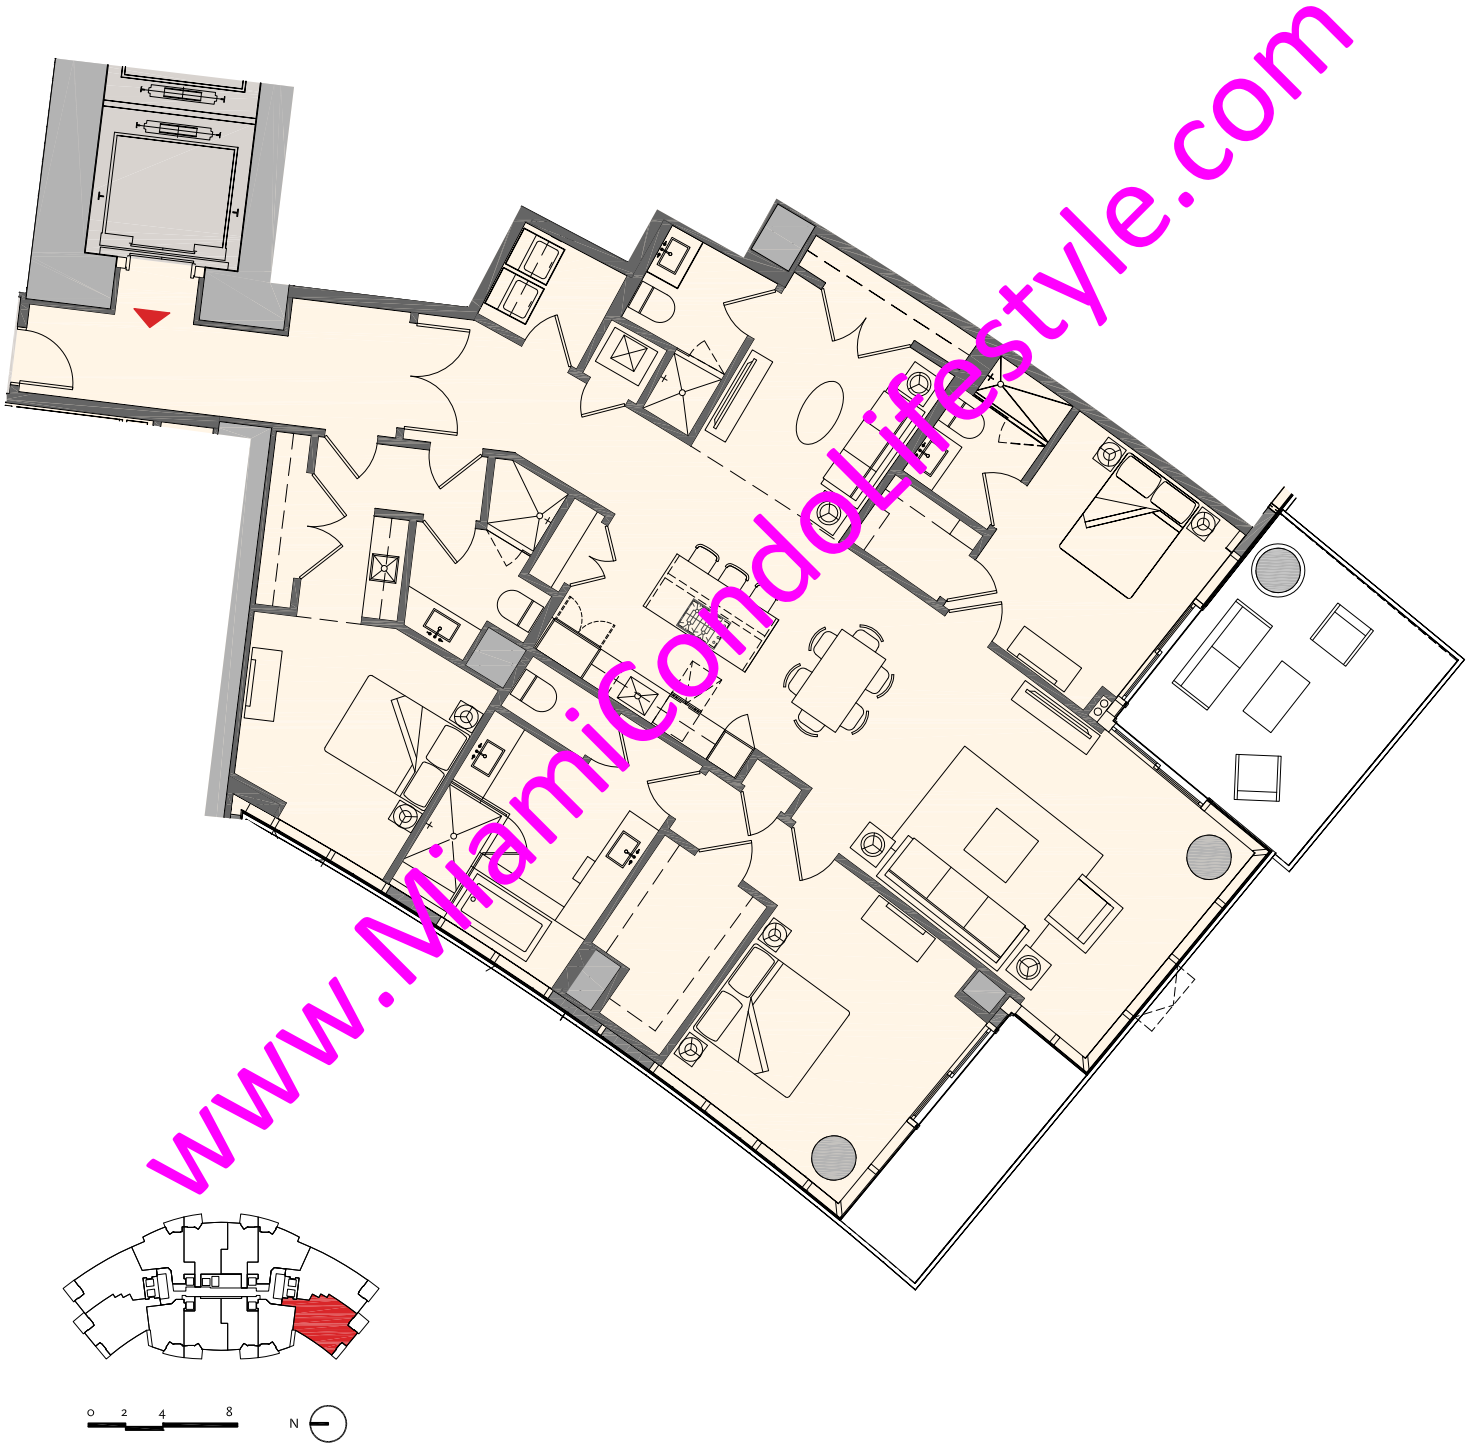

Residence E2

3 Bedroom + Den | 4 Bath

Interior:	2,320 sq. ft.	216 m <sup>2</sup>
Outdoor:	291 sq. ft.	27 m <sup>2</sup>
Total:	2,611 sq. ft.	243 m <sup>2</sup>

These drawings are conceptual only and are for the convenience of reference. They should not be relied upon as representations, express or implied, of the final detail of the residences. Units shown are examples of unit types and may not depict actual units. Stated square footages are ranges for a particular unit type and are measured to the exterior boundaries of the exterior walls and the centerline of interior demising walls and in fact vary from the area that would be determined by using the description and definition of the "Unit" set forth in the Declaration (which generally only includes the interior airspace between the perimeter walls and excludes interior structural components).