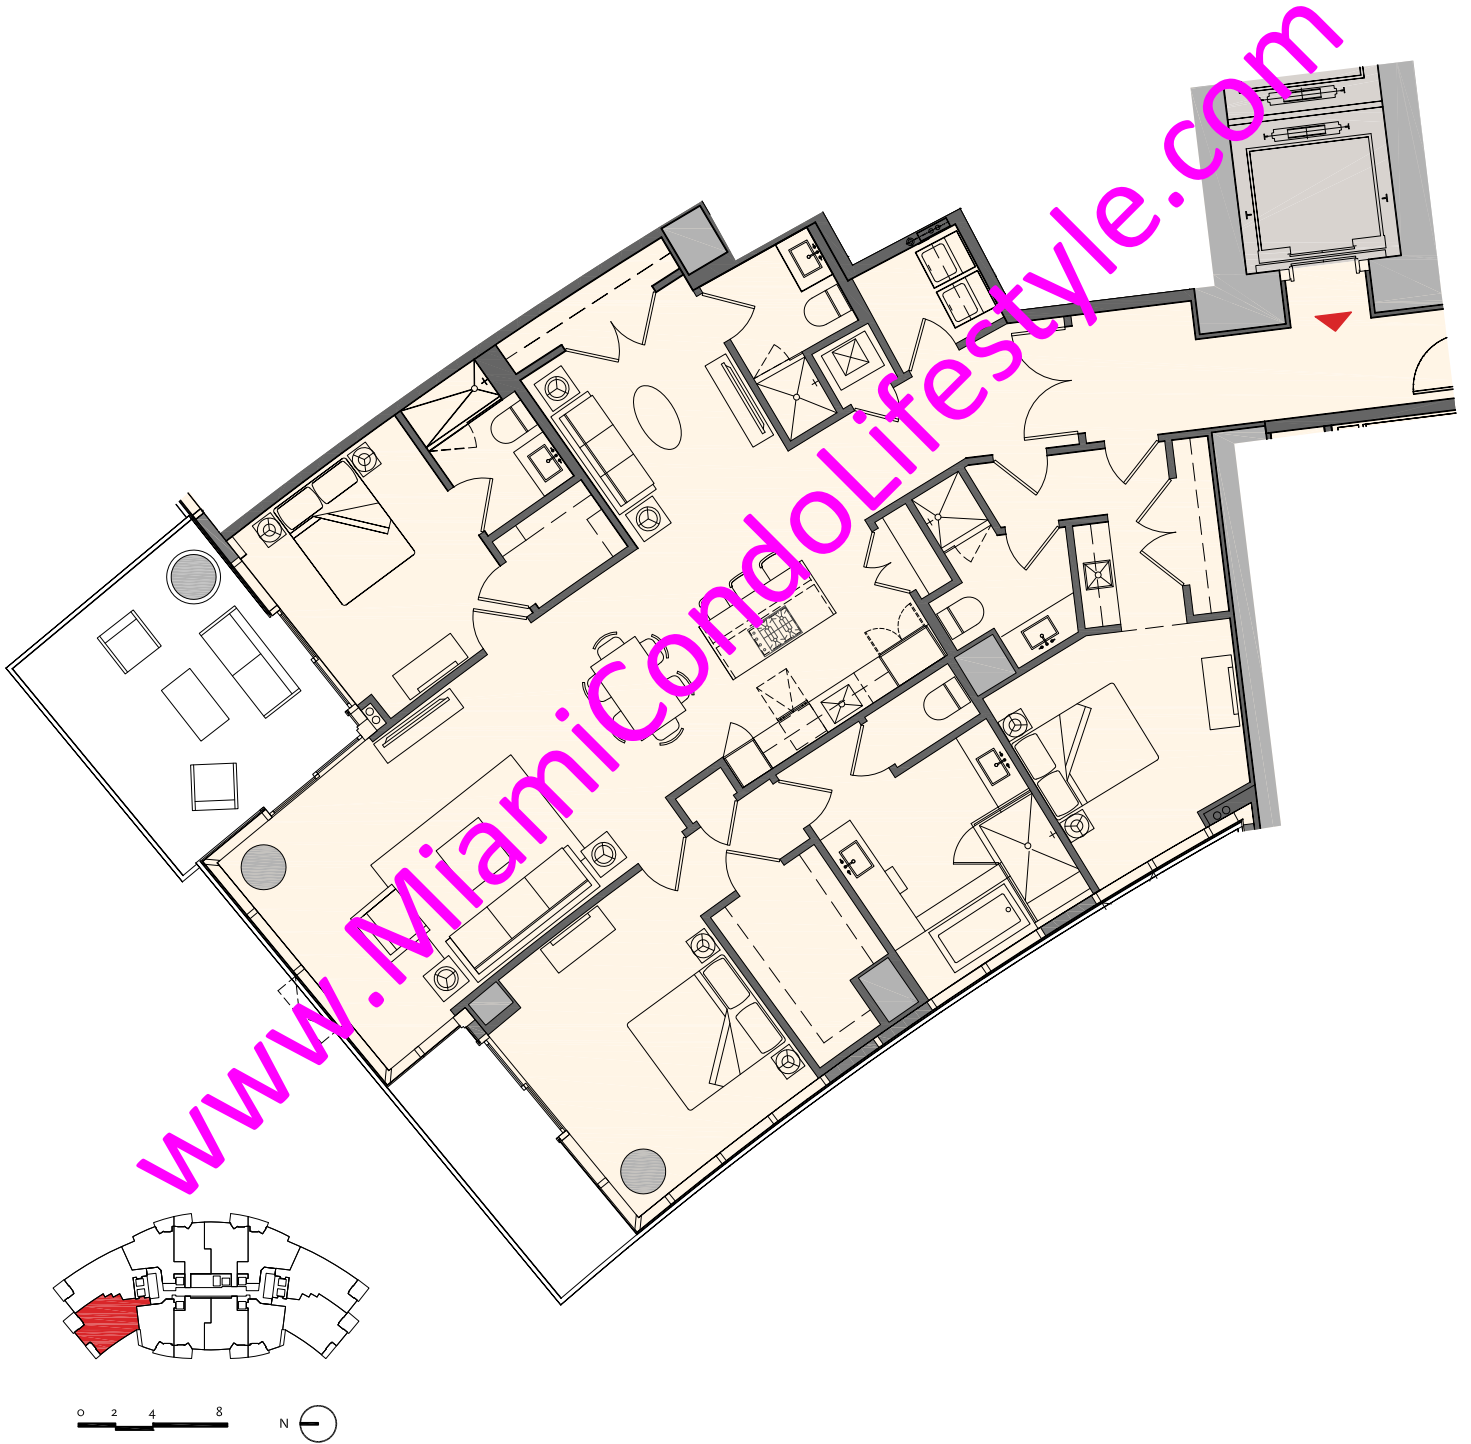

Residence E1

3 Bedroom + Den | 4 Bath

Interior:	2,320 sq. ft.	216 m ²
Outdoor:	291 sq. ft.	27 m ²
Total:	2,611 sq. ft.	243 m ²

These drawings are conceptual only and are for the convenience of reference. They should not be relied upon as representations, express or implied, of the final detail of the residences. Units shown are examples of unit types and may not depict actual units. Stated square footages are ranges for a particular unit type and are measured to the exterior boundaries of the exterior walls and the centerline of interior demising walls and in fact vary from the area that would be determined by using the description and definition of the "Unit" set forth in the Declaration (which generally only includes the interior airspace between the perimeter walls and excludes interior structural components).