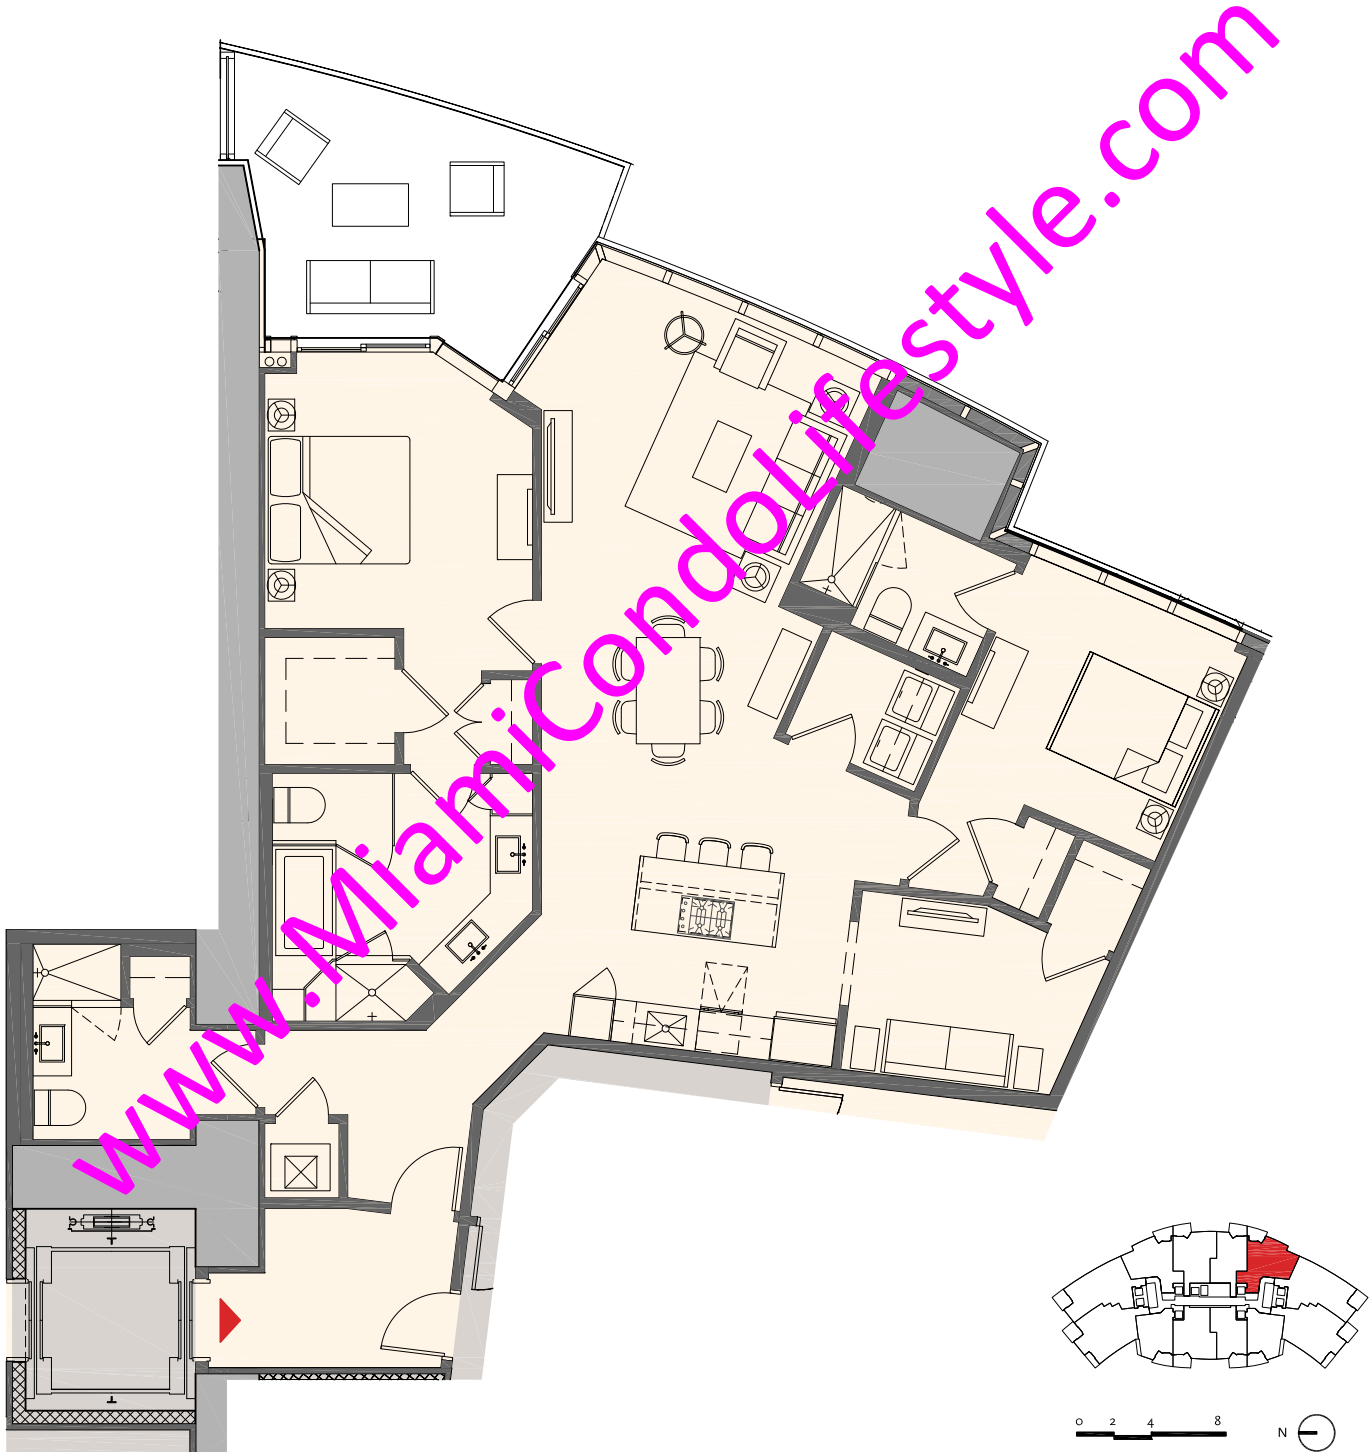

Residence D2

2 Bedroom + Den | 3 Bath

Interior:	1,753 sq. ft.	163 m ²
Outdoor:	199 sq. ft.	18 m ²
Total:	1,952 sq. ft.	181 m ²

These drawings are conceptual only and are for the convenience of reference. They should not be relied upon as representations, express or implied, of the final detail of the residences. Units shown are examples of unit types and may not depict actual units. Stated square footages are ranges for a particular unit type and are measured to the exterior boundaries of the exterior walls and the centerline of interior demising walls and in fact vary from the area that would be determined by using the description and definition of the "Unit" set forth in the Declaration (which generally only includes the interior airspace between the perimeter walls and excludes interior structural components).