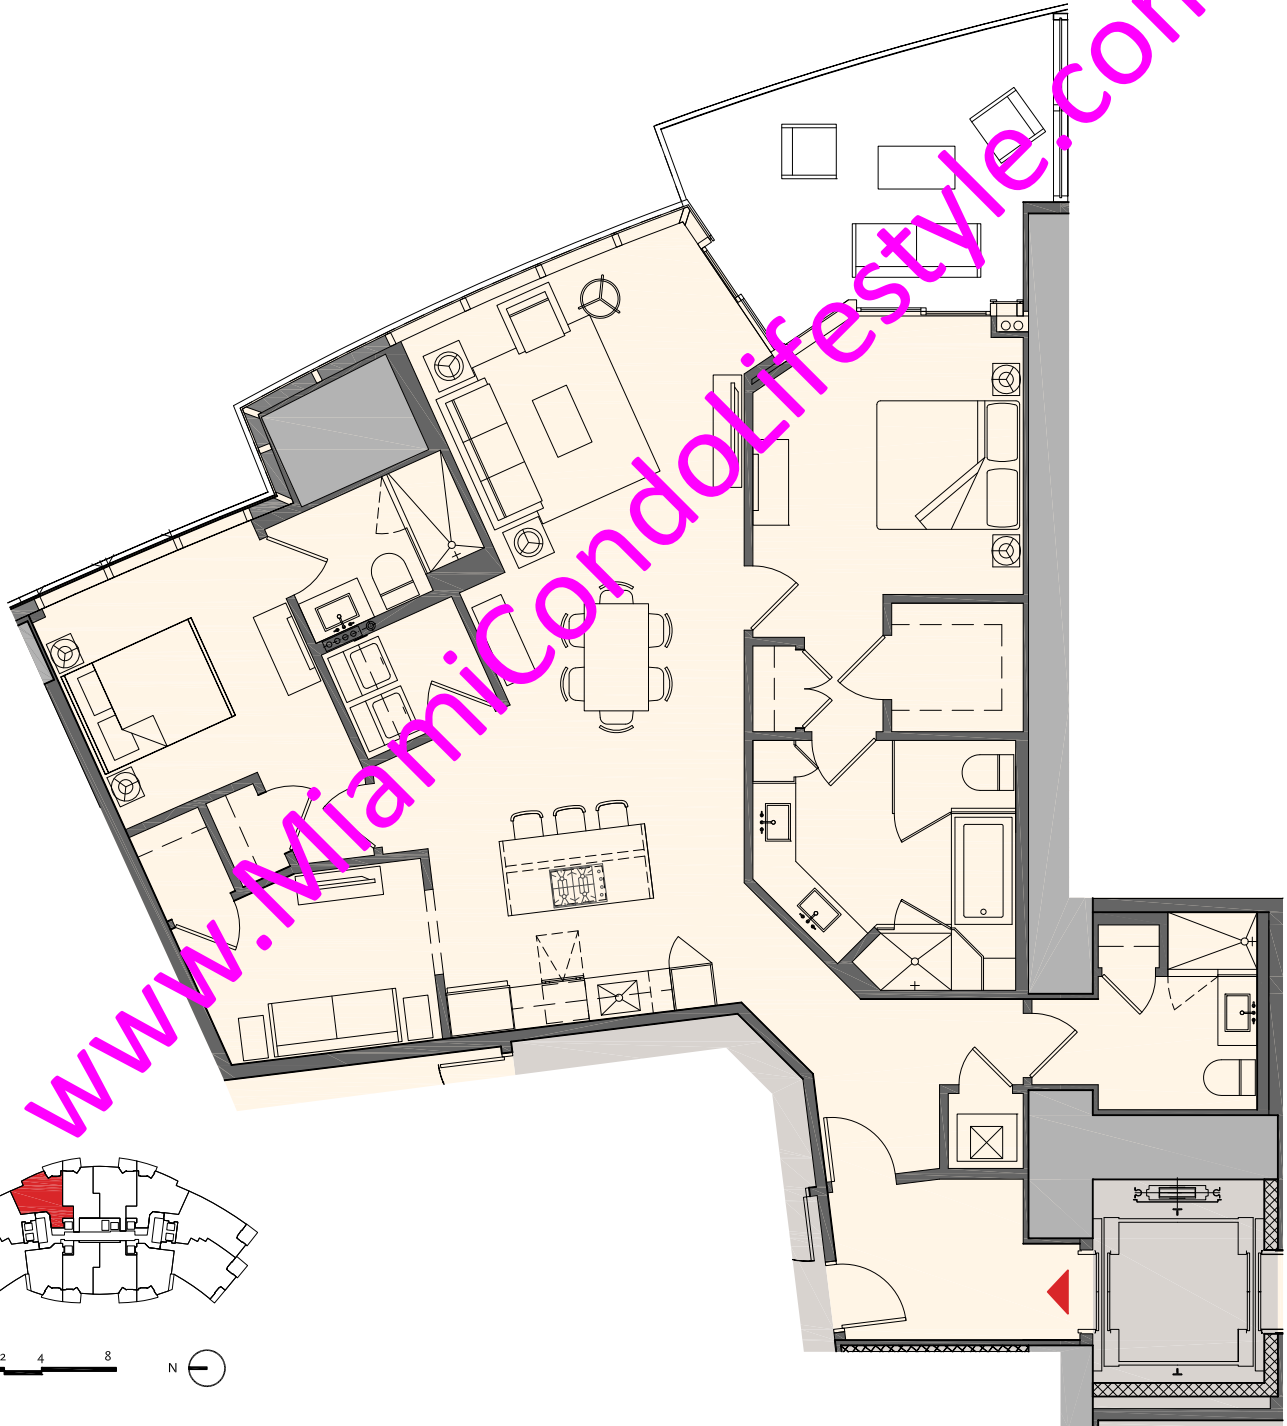

Residence D1

2 Bedroom + Den | 3 Bath

Interior:	1,753 sq. ft.	163 m <sup>2</sup>
Outdoor:	199 sq. ft.	18 m <sup>2</sup>
Total:	1,952 sq. ft.	181 m <sup>2</sup>

These drawings are conceptual only and are for the convenience of reference. They should not be relied upon as representations, express or implied, of the final detail of the residences. Units shown are examples of unit types and may not depict actual units. Stated square footages are ranges for a particular unit type and are measured to the exterior boundaries of the exterior walls and the centerline of interior demising walls and in fact vary from the area that would be determined by using the description and definition of the "Unit" set forth in the Declaration (which generally only includes the interior airspace between the perimeter walls and excludes interior structural components).