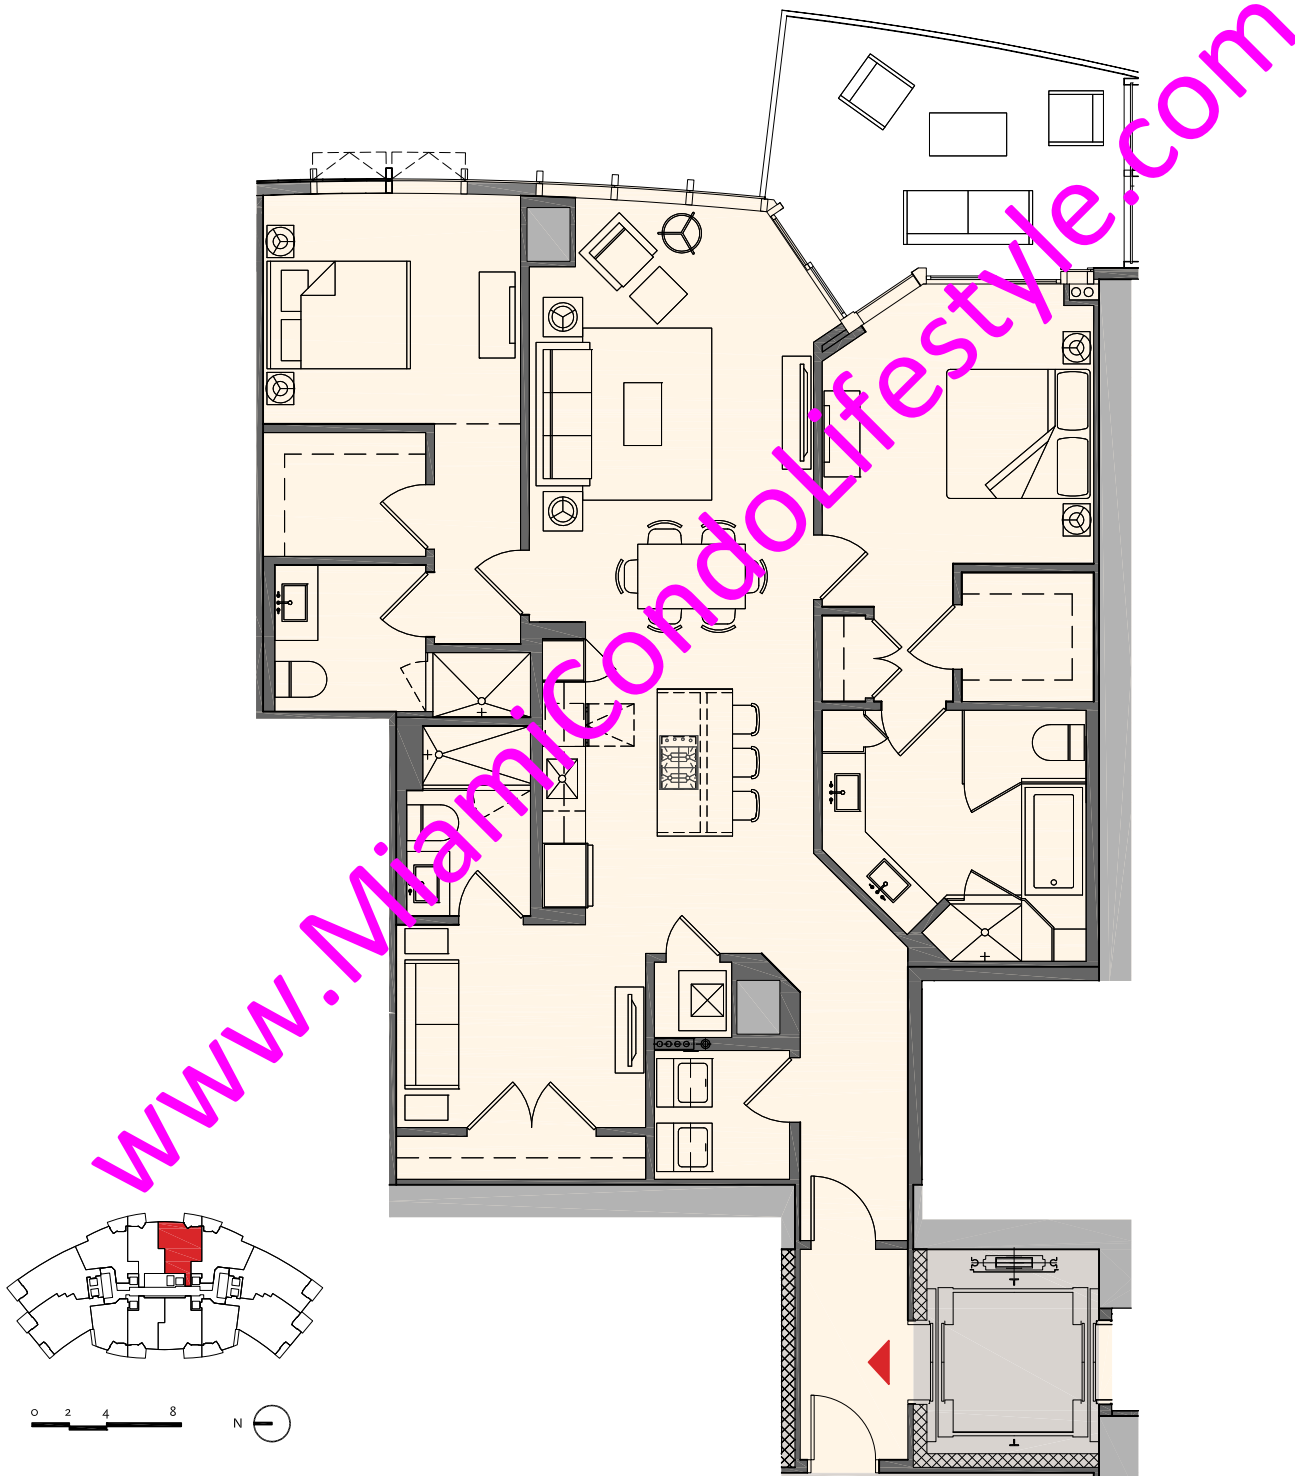

Residence C2

2 Bedroom + Den | 3 Bath

Interior:	1,690 sq. ft.	157 m <sup>2</sup>
Outdoor:	187 sq. ft.	17 m <sup>2</sup>
Total:	1,877 sq. ft.	174 m <sup>2</sup>

These drawings are conceptual only and are for the convenience of reference. They should not be relied upon as representations, express or implied, of the final detail of the residences. Units shown are examples of unit types and may not depict actual units. Stated square footages are ranges for a particular unit type and are measured to the exterior boundaries of the exterior walls and the centerline of interior demising walls and in fact vary from the area that would be determined by using the description and definition of the "Unit" set forth in the Declaration (which generally only includes the interior airspace between the perimeter walls and excludes interior structural components).