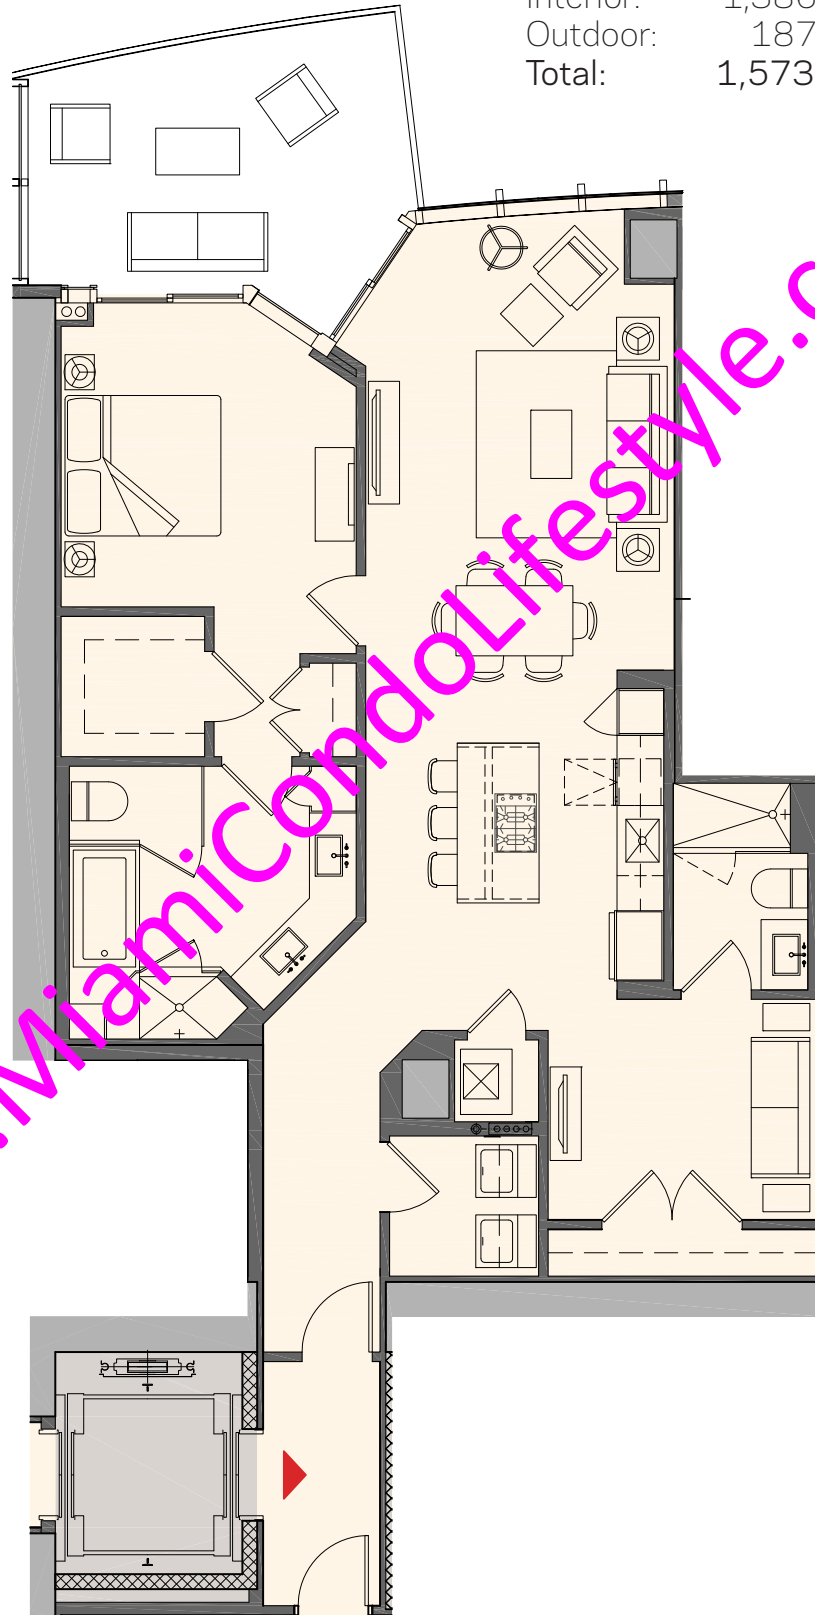

Residence B2

1 Bedroom + Den | 2 Bath

Interior:	1,386 sq. ft.	129 m ²
Outdoor:	187 sq. ft.	17 m ²
Total:	1,573 sq. ft.	146 m ²

These drawings are conceptual only and are for the convenience of reference. They should not be relied upon as representations, express or implied, of the final detail of the residences. Units shown are examples of unit types and may not depict actual units. Stated square footages are ranges for a particular unit type and are measured to the exterior boundaries of the exterior walls and the centerline of interior demising walls and in fact vary from the area that would be determined by using the description and definition of the "Unit" set forth in the Declaration (which generally only includes the interior airspace between the perimeter walls and excludes interior structural components).