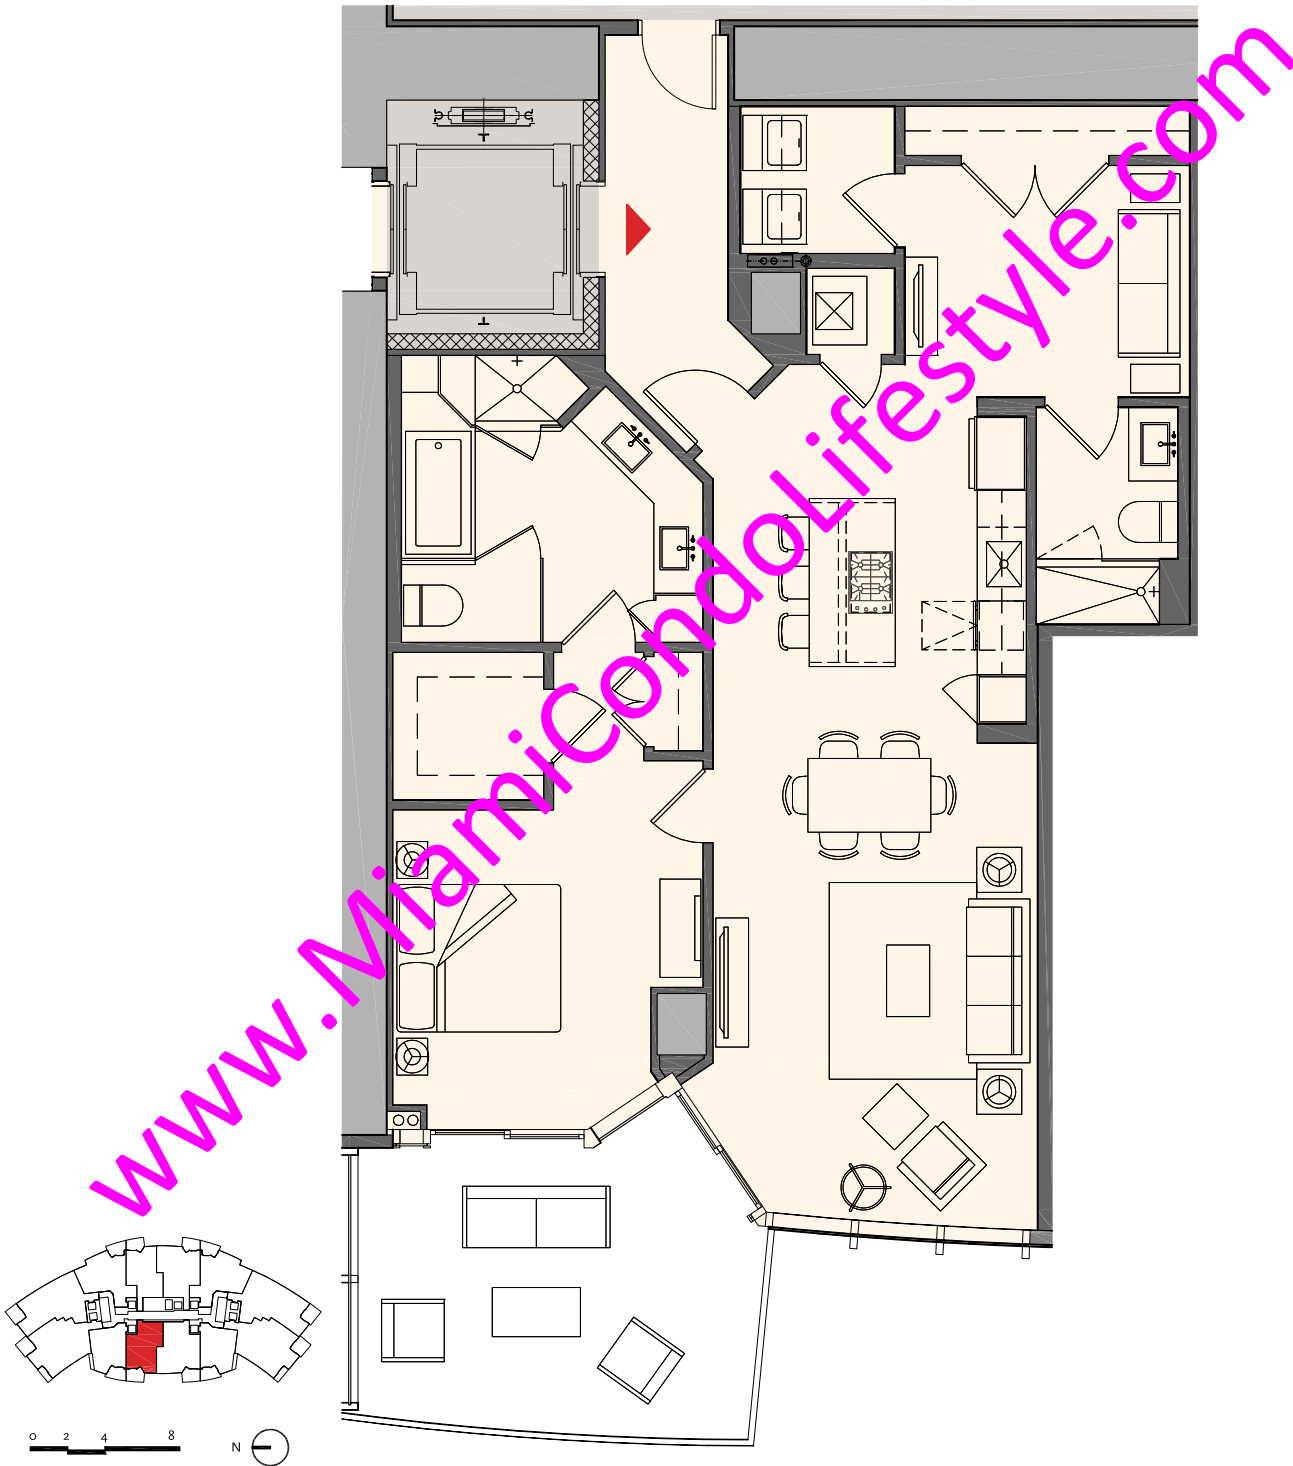

Residence B1

1 Bedroom + Den | 2 Bath

Interior:	1,318 sq. ft.	122 m ²
Outdoor:	205 sq. ft.	19 m ²
Total:	1,521 sq. ft.	141 m ²

These drawings are conceptual only and are for the convenience of reference. They should not be relied upon as representations, express or implied, of the final detail of the residences. Units shown are examples of unit types and may not depict actual units. Stated square footages are ranges for a particular unit type and are measured to the exterior boundaries of the exterior walls and the centerline of interior demising walls and in fact vary from the area that would be determined by using the description and definition of the "Unit" set forth in the Declaration (which generally only includes the interior airspace between the perimeter walls and excludes interior structural components).