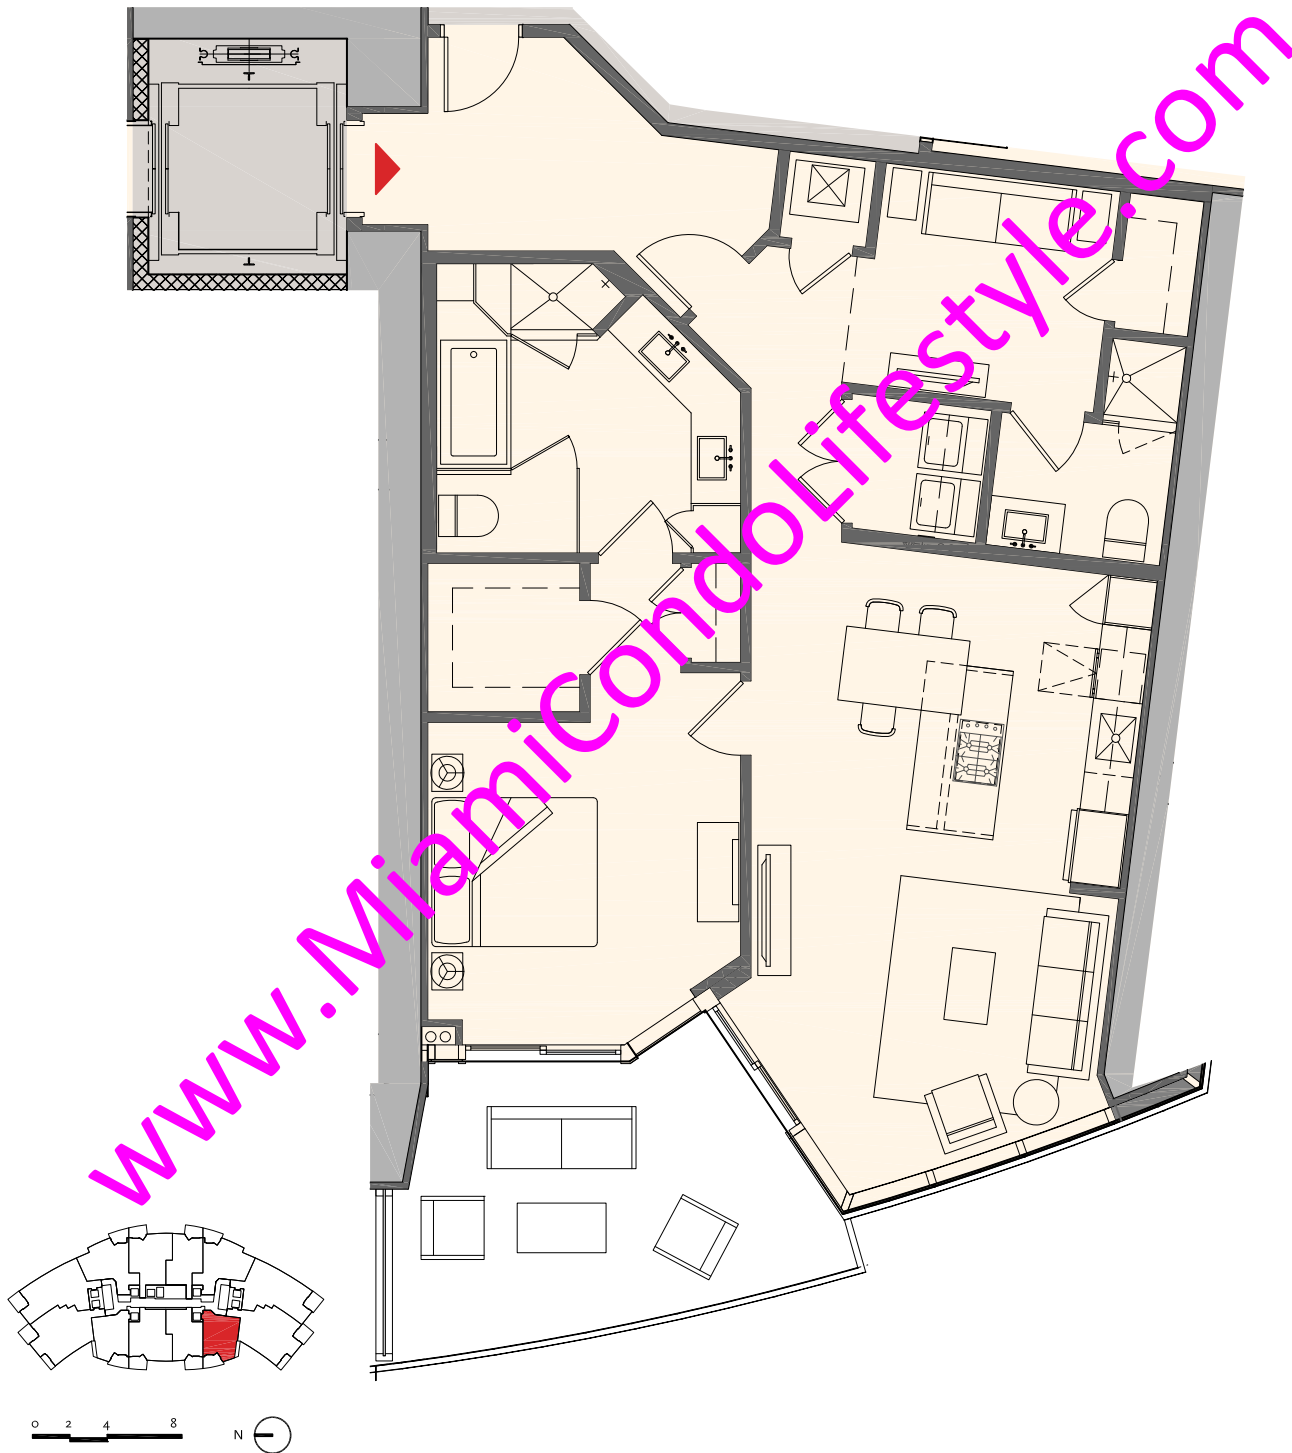

Residence A2

1 Bedroom + Den | 2 Bath

Interior:	1,294 sq. ft.	120 m <sup>2</sup>
Outdoor:	197 sq. ft.	18 m <sup>2</sup>
Total:	1,491 sq. ft.	138 m <sup>2</sup>

These drawings are conceptual only and are for the convenience of reference. They should not be relied upon as representations, express or implied, of the final detail of the residences. Units shown are examples of unit types and may not depict actual units. Stated square footages are ranges for a particular unit type and are measured to the exterior boundaries of the exterior walls and the centerline of interior demising walls and in fact vary from the area that would be determined by using the description and definition of the "Unit" set forth in the Declaration (which generally only includes the interior airspace between the perimeter walls and excludes interior structural components).