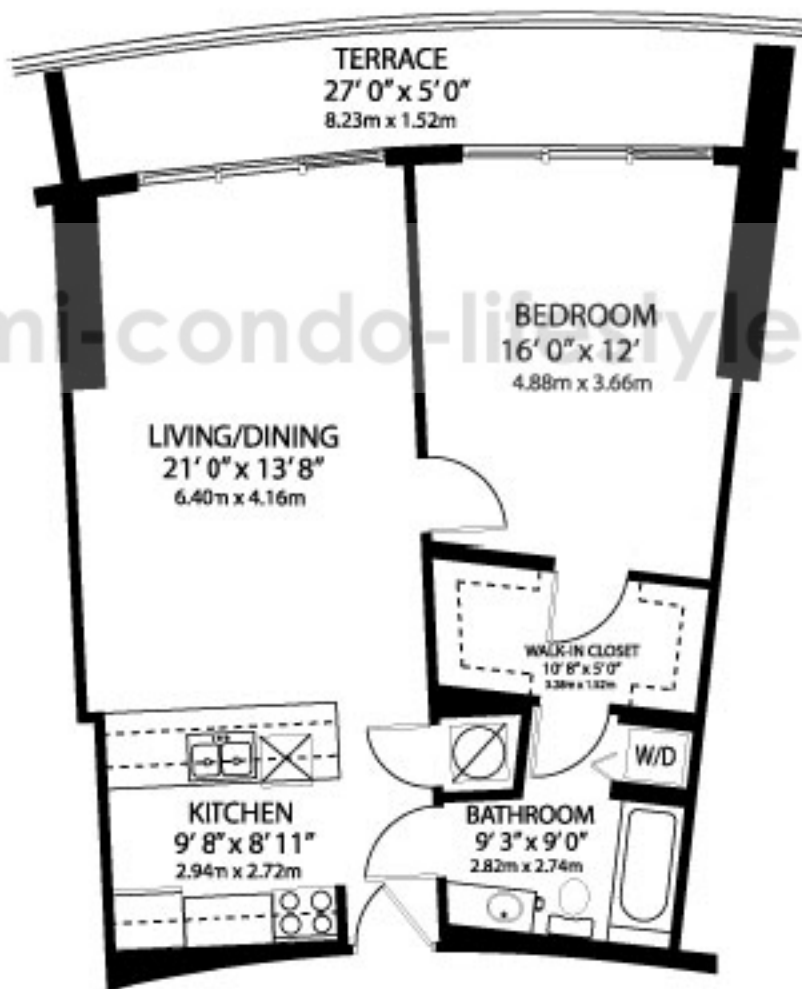

# Floor Plans - One Bed, One Bath

## MAESTRO-B3

Interior-791 Square Feet

Terrace-137 Square Feet

Total Residence-928 Square Feet

Total Meters-86.2 Square Feet

< Back Next >

Print Plans >

www.miami-condo-lifestyle.com