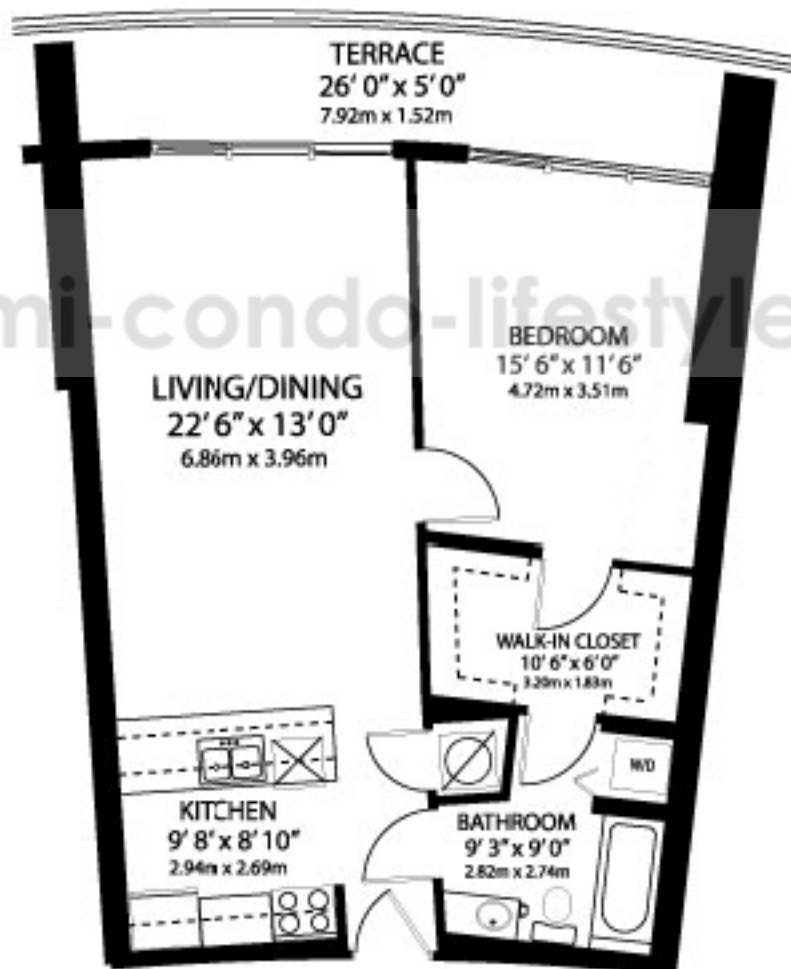

Floor Plans - One Bed, One Bath

CLASSICO-B2

Interior-825 Square Feet

Terrace-140 Square Feet

Total Residence-965 Square Feet

Total Meters-89.6 Square Feet

< Back Next >

Print Plans >