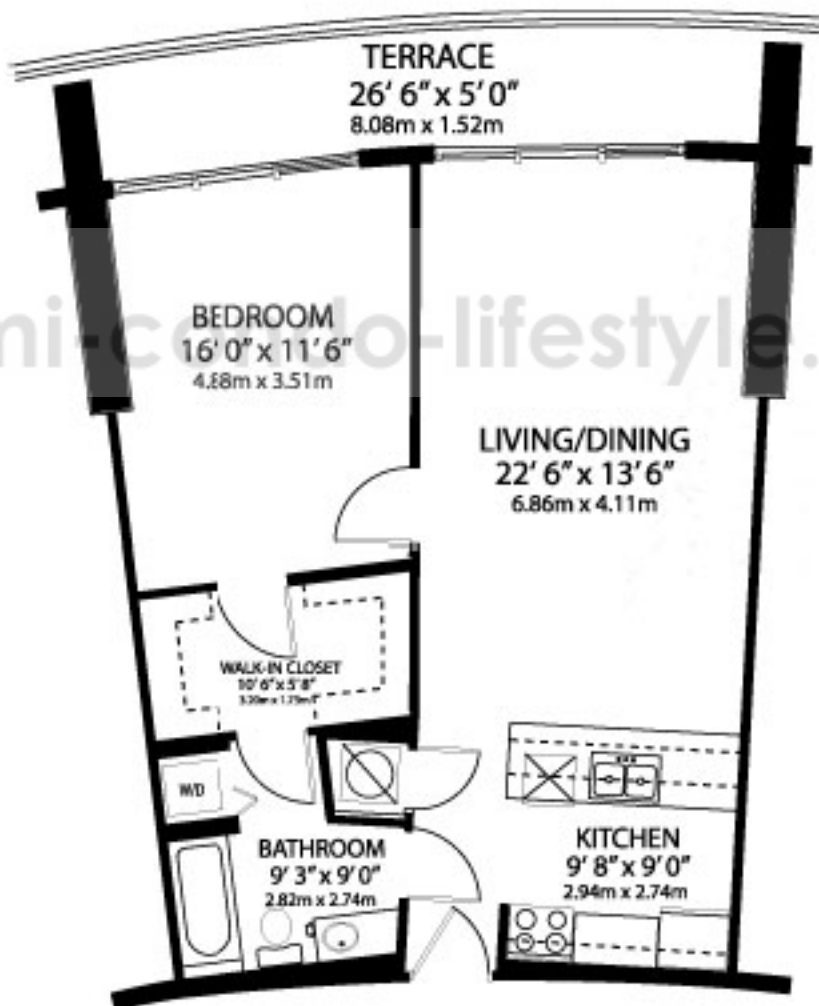

Floor Plans - One Bed, One Bath

ROSSINI-B1

Interior-821 Square Feet

Terrace-134 Square Feet

Total Residence-955 Square Feet

Total Meters-88.7 Square Feet

< Back Next >

Print Plans >