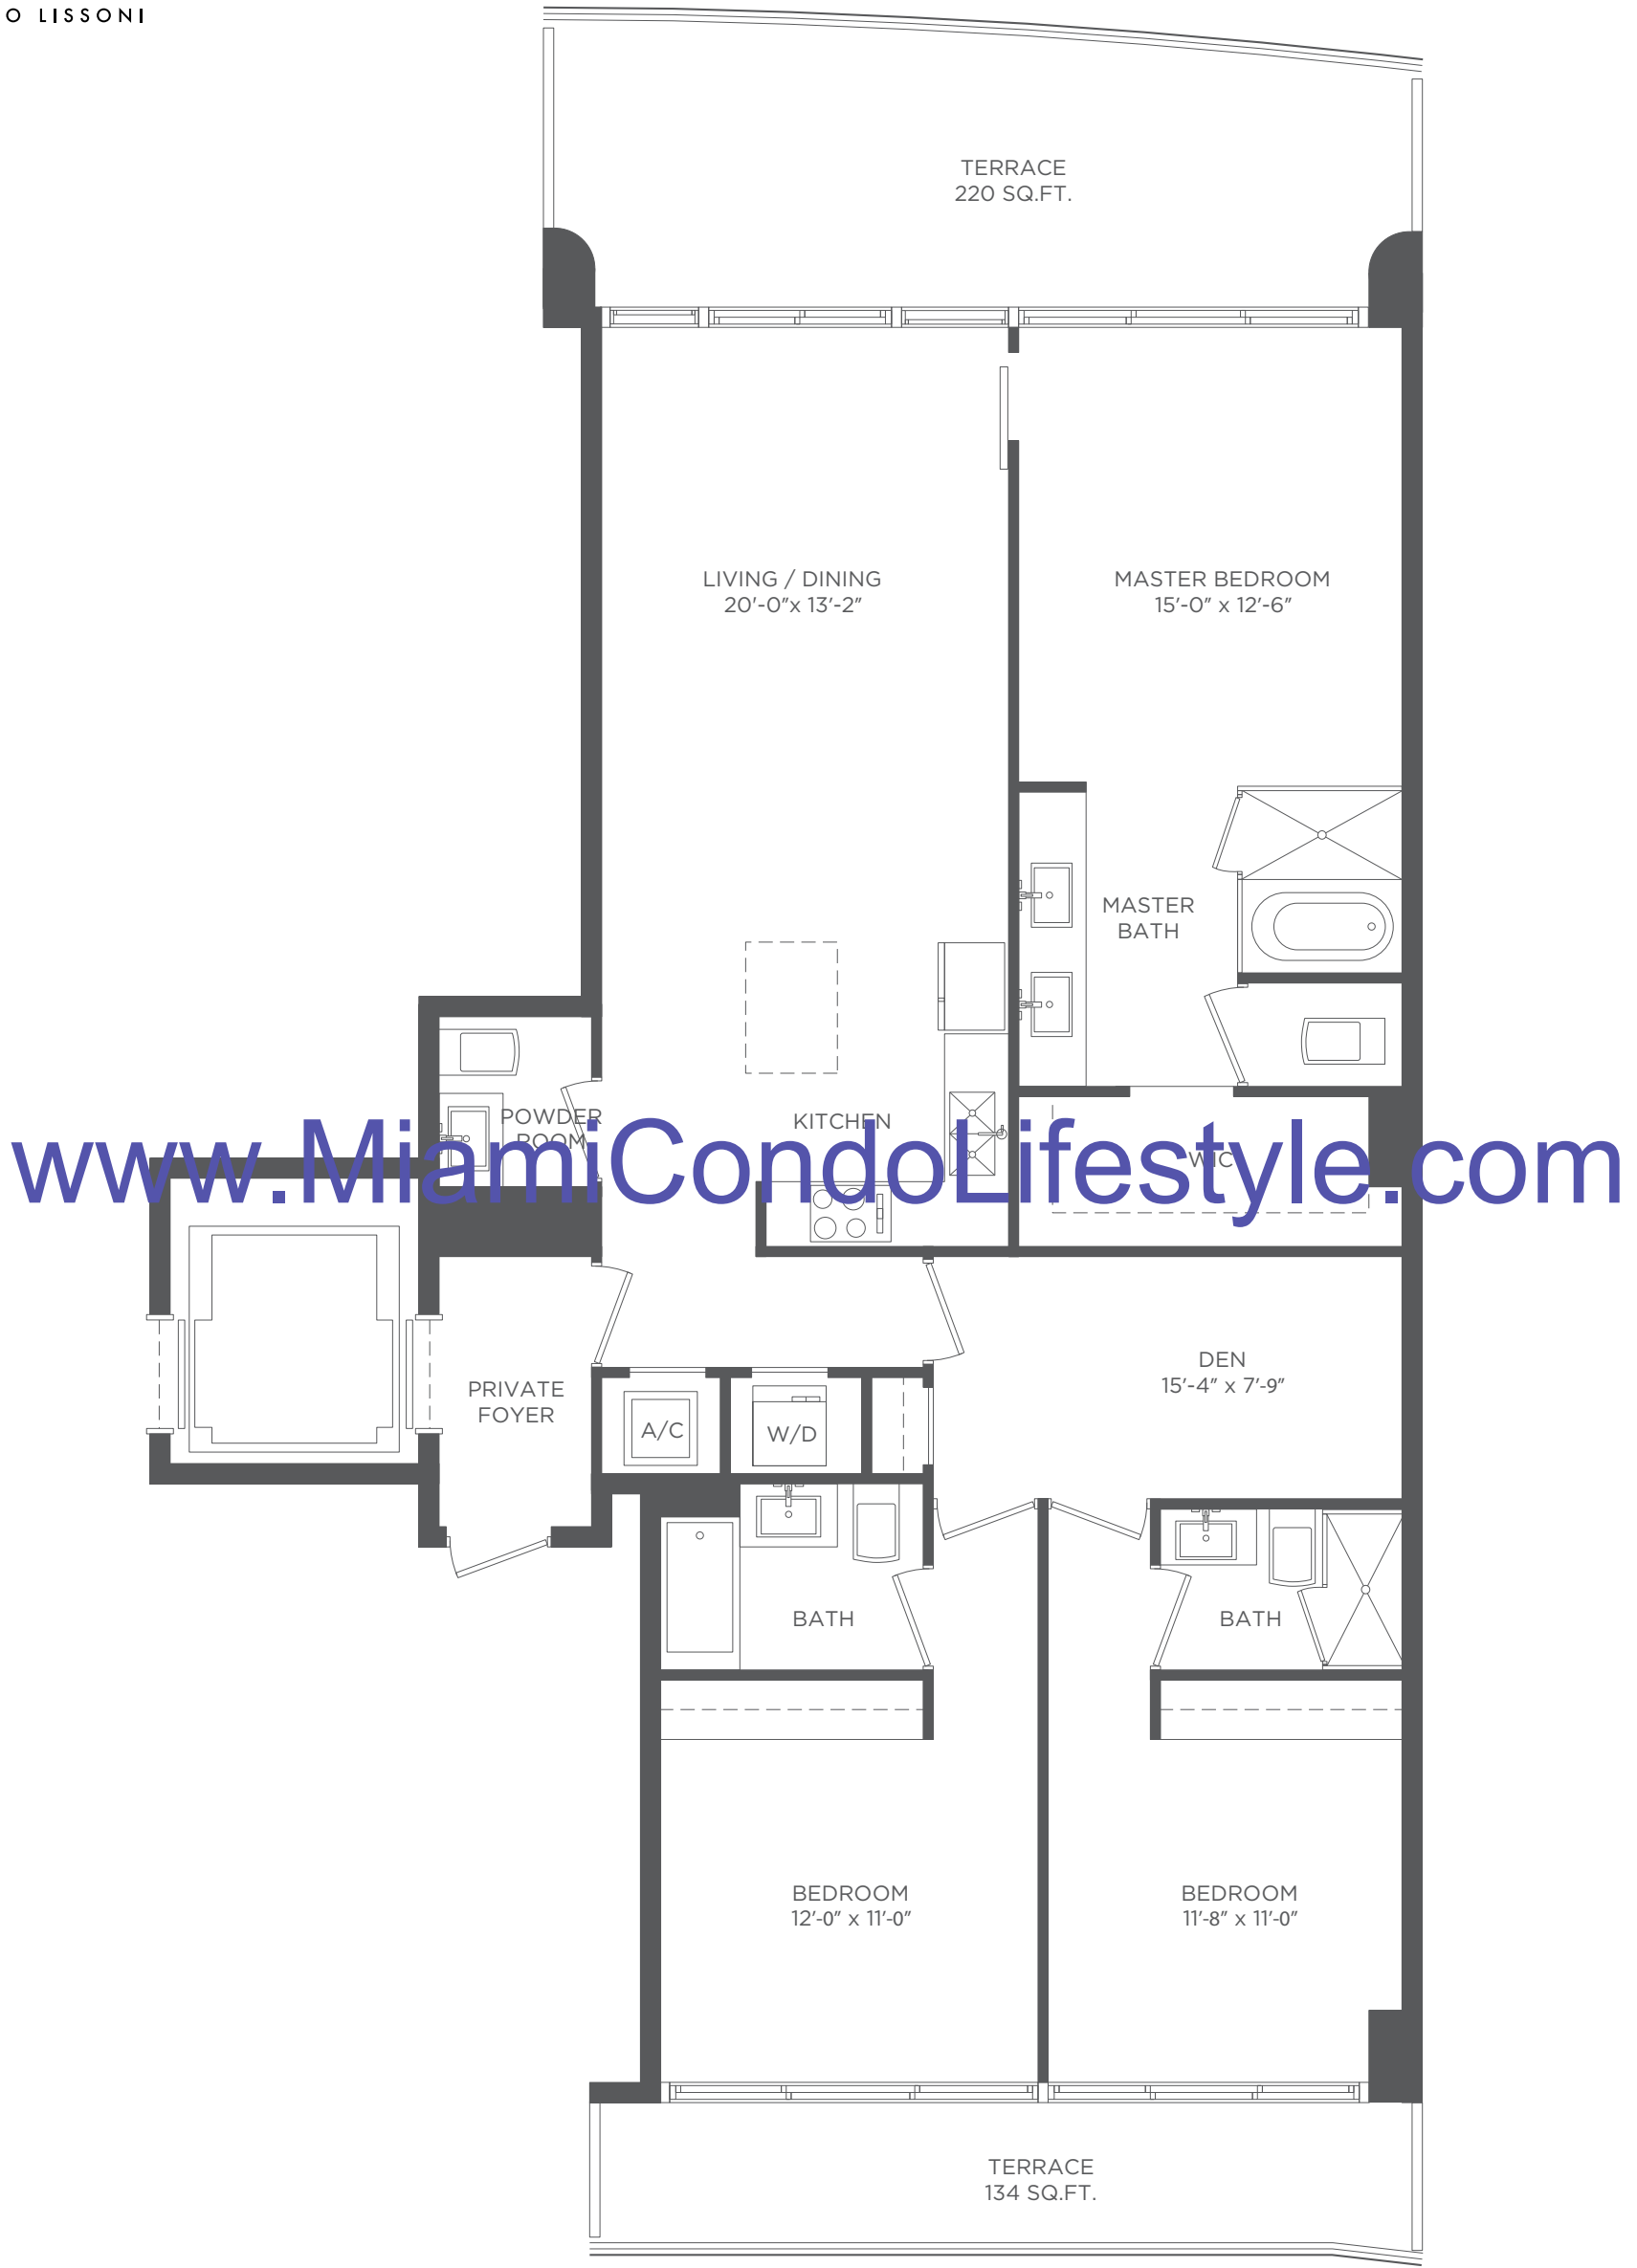

ONE PARAISO

BY PIERO LISSONI

RESIDENCE 04
3 BEDROOMS + DEN / 3^{1/2} BATHS

A/C INTERIOR AREA	1,681 SQ. FT.	156.17 SQ. M.
TERRACE AREA	354 SQ. FT.	32.88 SQ. M.
TOTAL RESIDENCE	2,035 SQ. FT.	189.05 SQ. M.