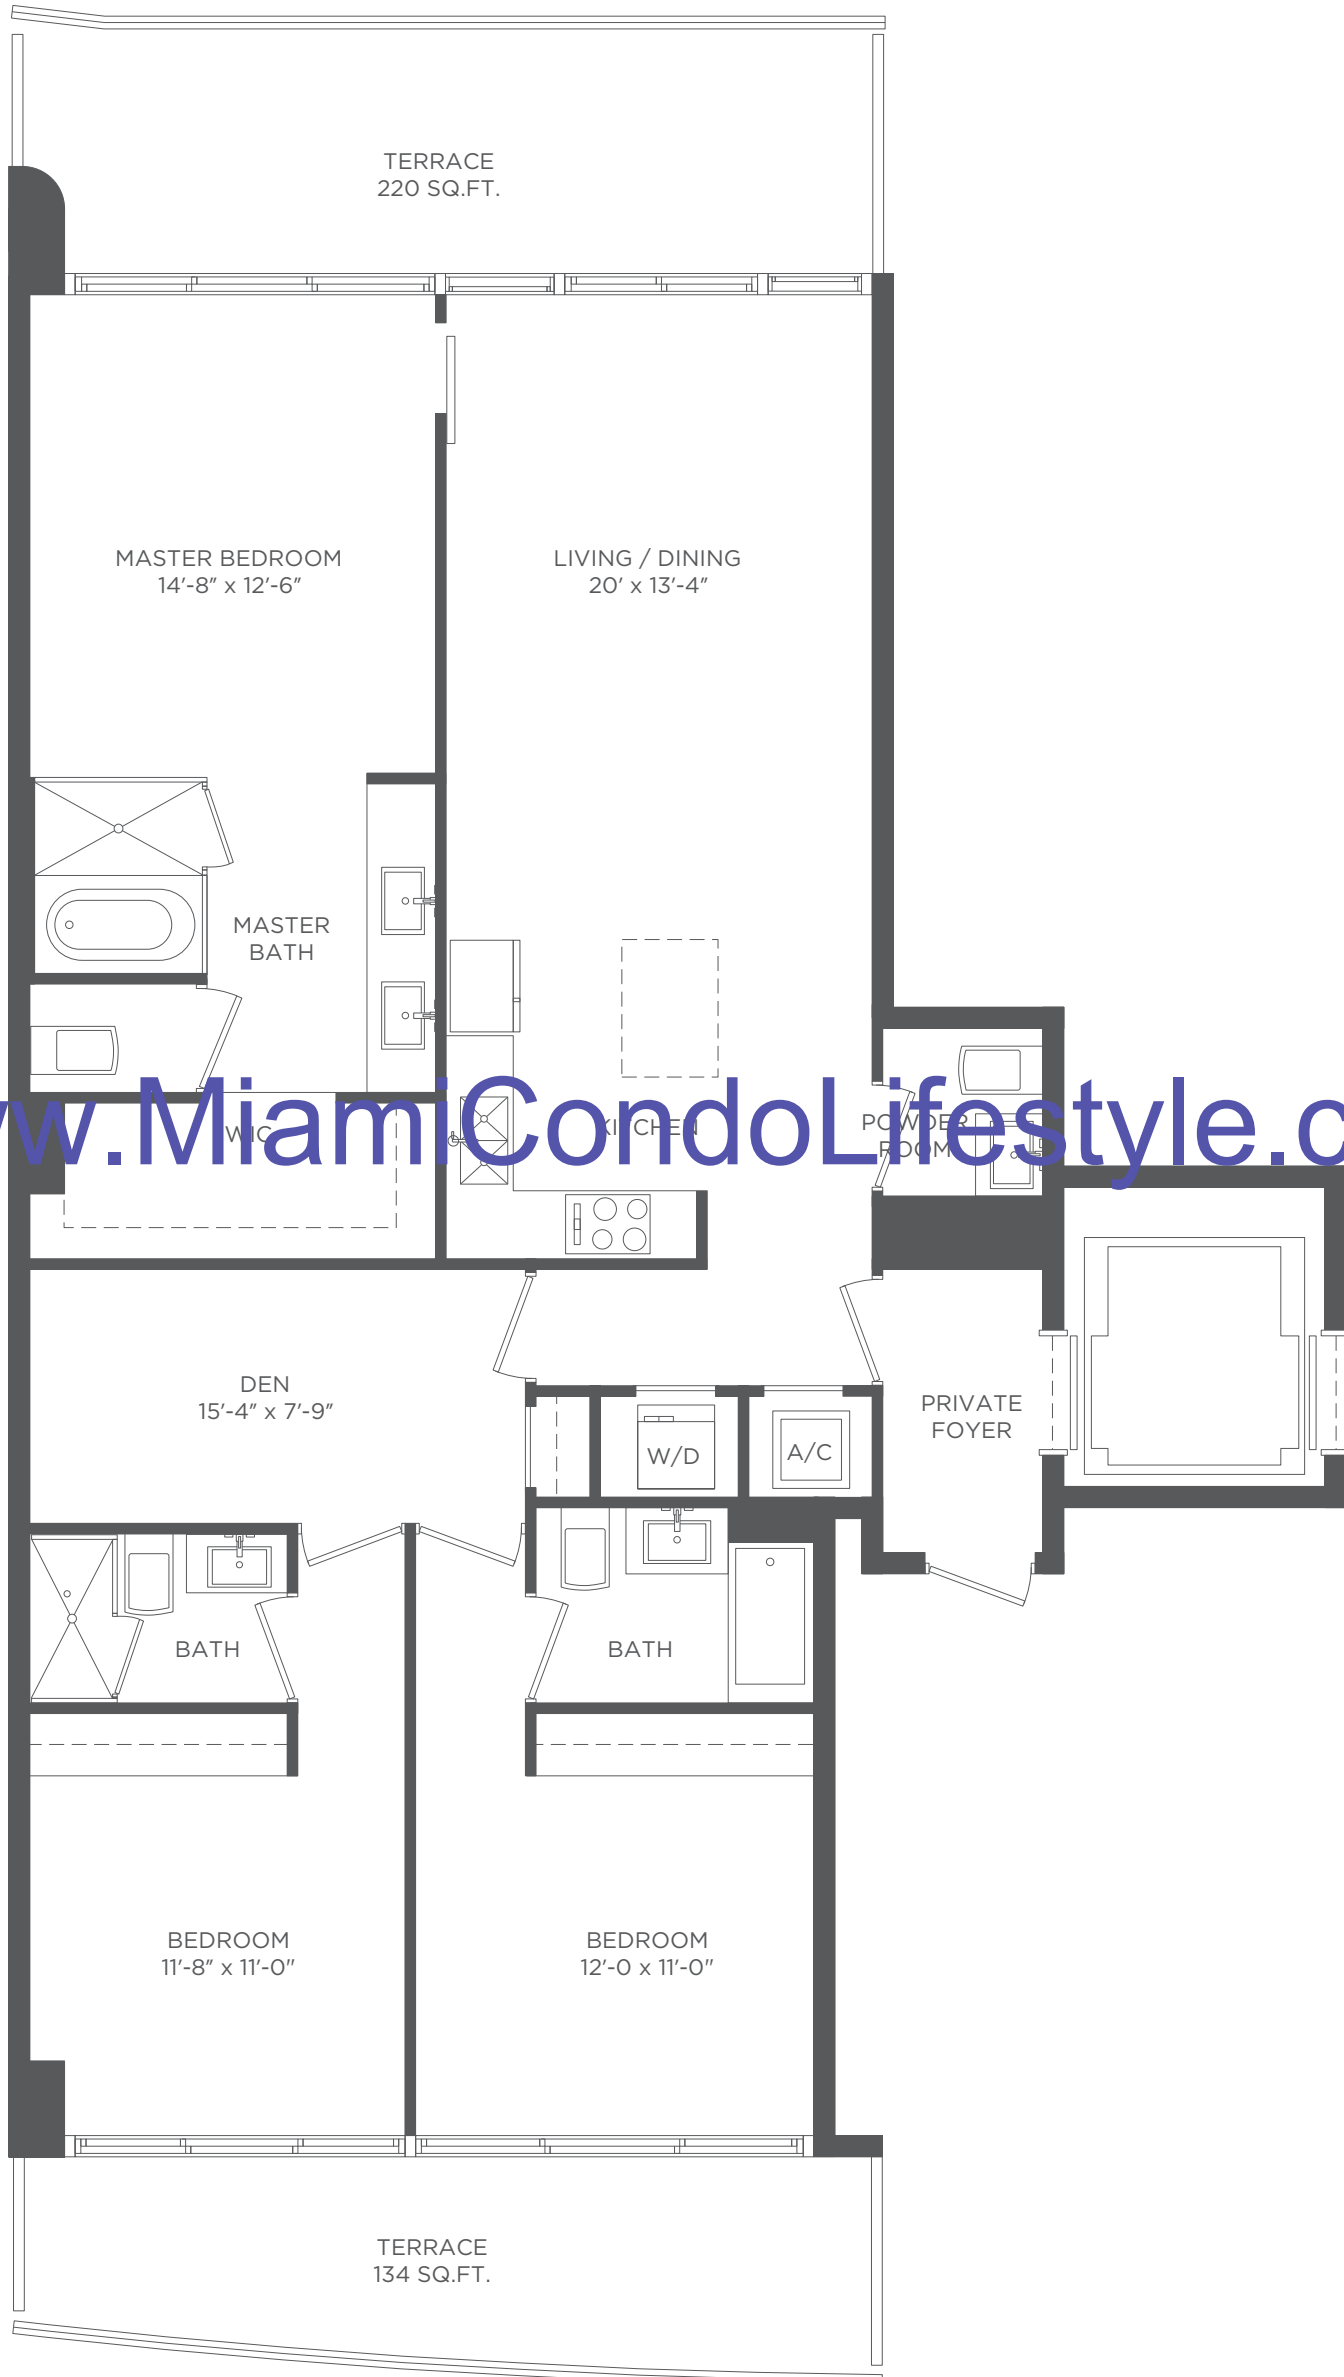

ONE PARAISO

BY PIERO LISSONI

www.MiamiCondoLifestyle.com

RESIDENCE 03
3 BEDROOMS + DEN / 3^{1/2} BATHS

A/C INTERIOR AREA 1,680 SQ. FT.
TERRACE AREA 354 SQ. FT.
TOTAL RESIDENCE 2,034 SQ. FT.

156.07 SQ. M.
32.88 SQ. M.
188.95 SQ. M.