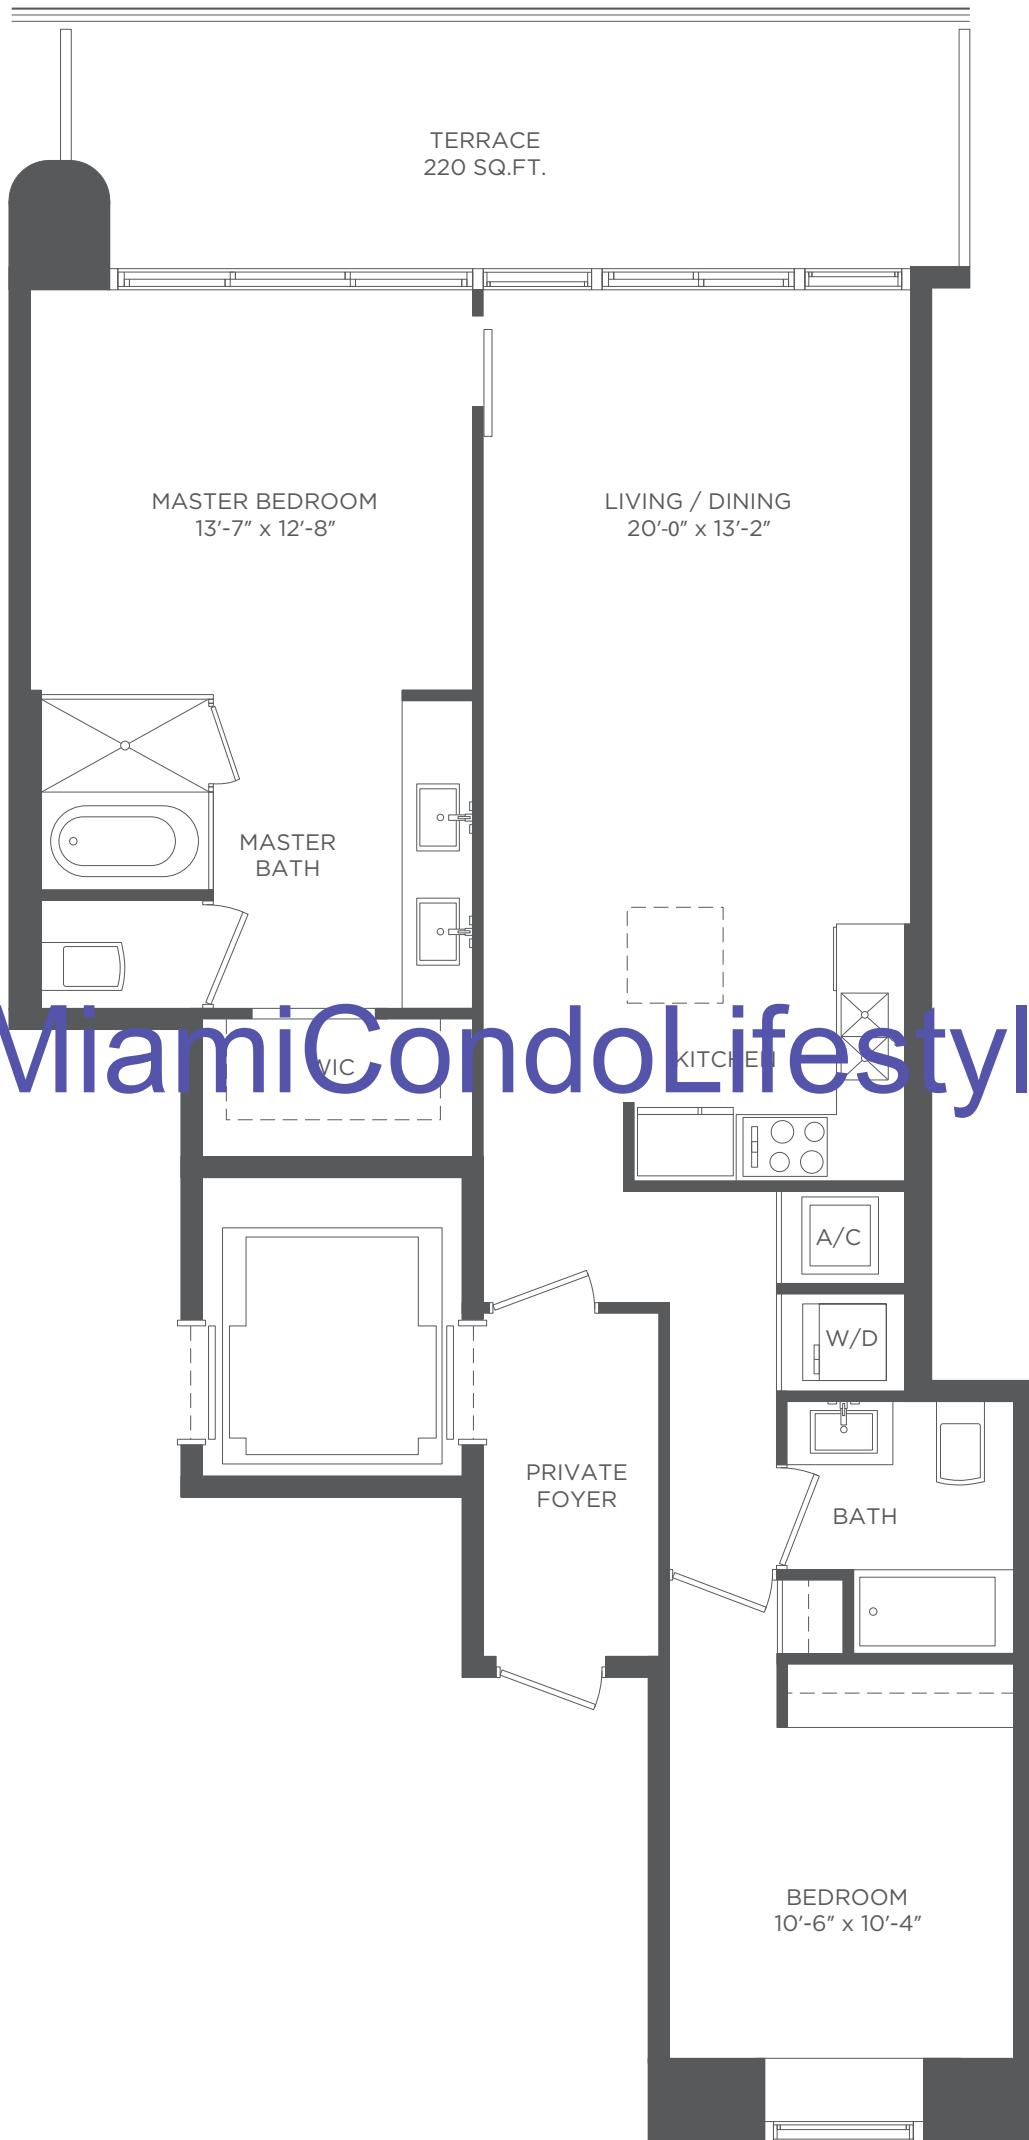

ONE PARAISO

BY PIERO LISSONI

www.MiamiCondoLifestyle.com

RESIDENCE 02
2 BEDROOMS / 2 BATHS

A/C INTERIOR AREA	1,285 SQ. FT.	119.38 SQ. M.
TERRACE AREA	220 SQ. FT.	20.43 SQ. M.
TOTAL RESIDENCE	1,505 SQ. FT.	139.81 SQ. M.