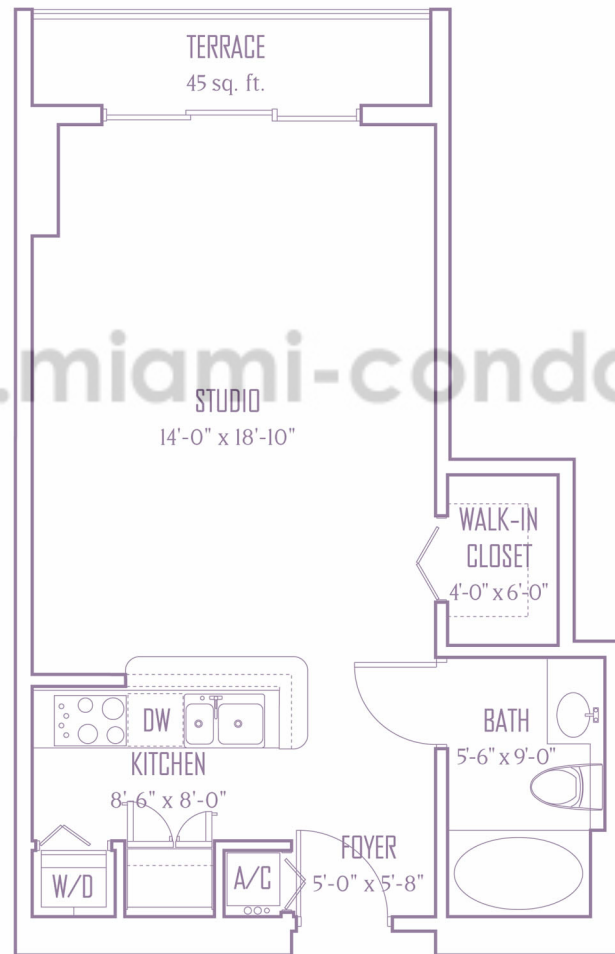

www.miami-condo-lifestyle.com

UNIT D1

STUDIO		
UNDER AC	507 SQ.FT.	47.10 M ²
TERRACE	45 SQ.FT.	4.20 M ²
TOTAL	552 SQ.FT.	51.30 M ²

All dimensions are approximate and subject to change in accordance with the agreement for sale.

STUDIO