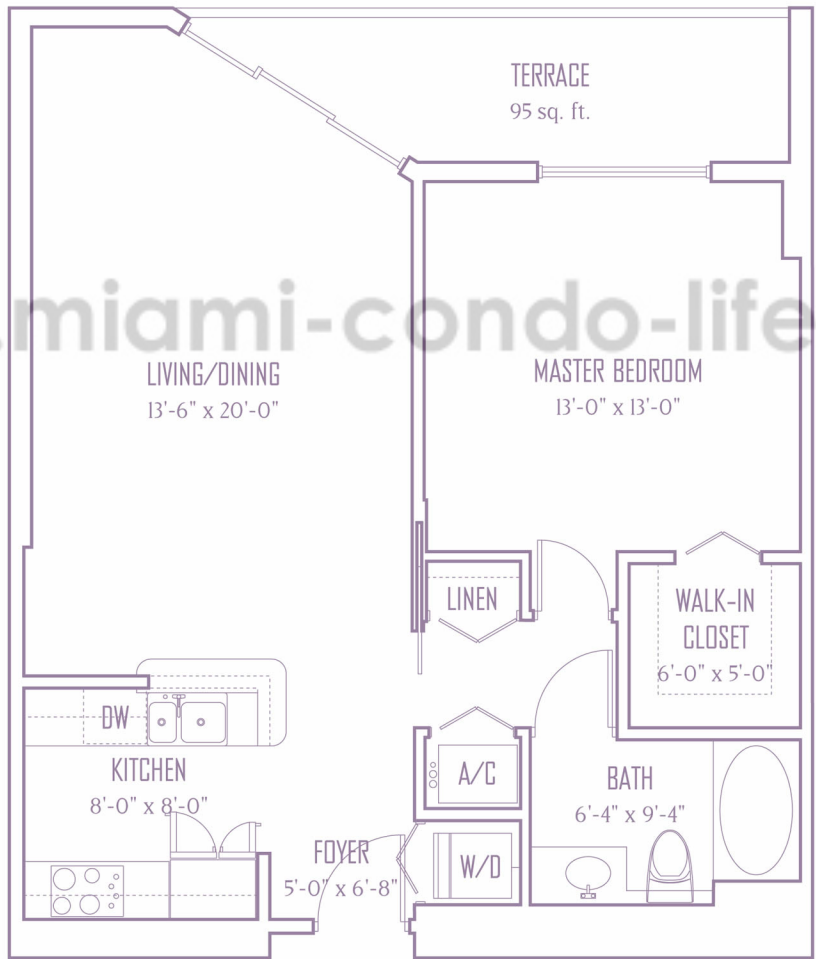

www.miami-condo-lifestyle.com

UNIT C1

1 BEDROOM, 1 BATH		
UNDER AC	846 SQ.FT.	78.60 M ²
TERRACE	95 SQ.FT.	8.80 M ²
TOTAL	941 SQ.FT.	87.40 M²

All dimensions are approximate and subject to change in accordance with the agreement for sale.

1 BEDROOM