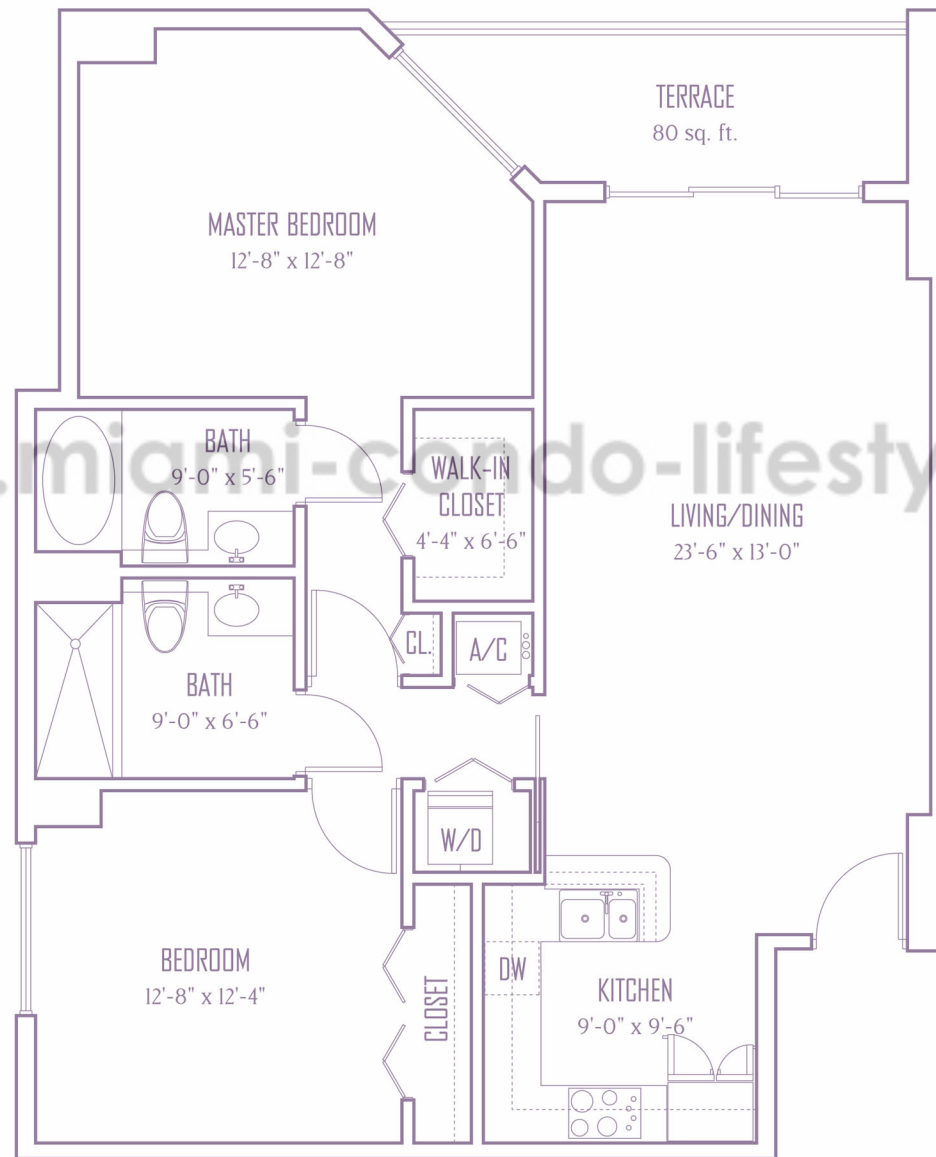

www.miami-condo-lifestyle.com

UNIT B2B

2 BEDROOM, 2 BATH		
UNDER AC	1,105 SQ.FT.	102.70 M ²
TERRACE	80 SQ.FT.	7.40 M ²
TOTAL	1,185 SQ.FT.	110.10 M ²

2 BEDROOM

All dimensions are approximate and subject to change in accordance with the agreement for sale.