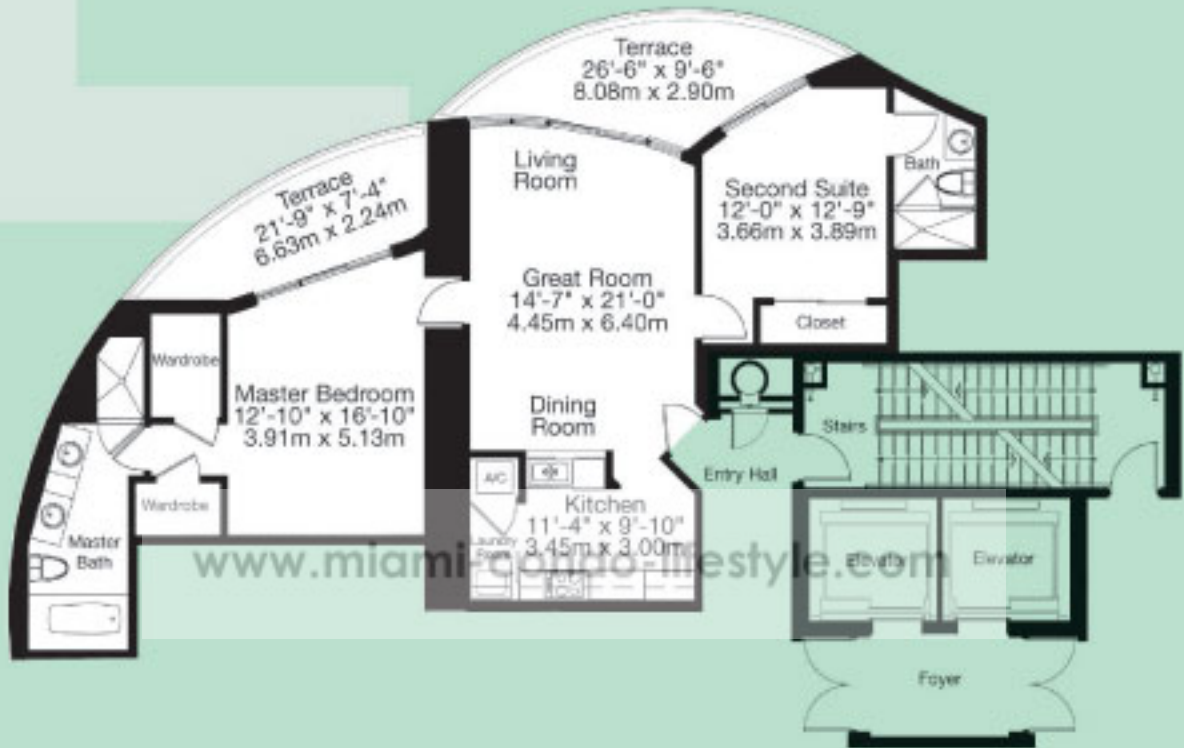

E

2 Bedrooms, 2 Baths

Living: 1,301 square feet (120.90 m²)

Terrace: 264 square feet (24.50 m²)

Total: 1,565 square feet (145.40 m²)

OceanFour