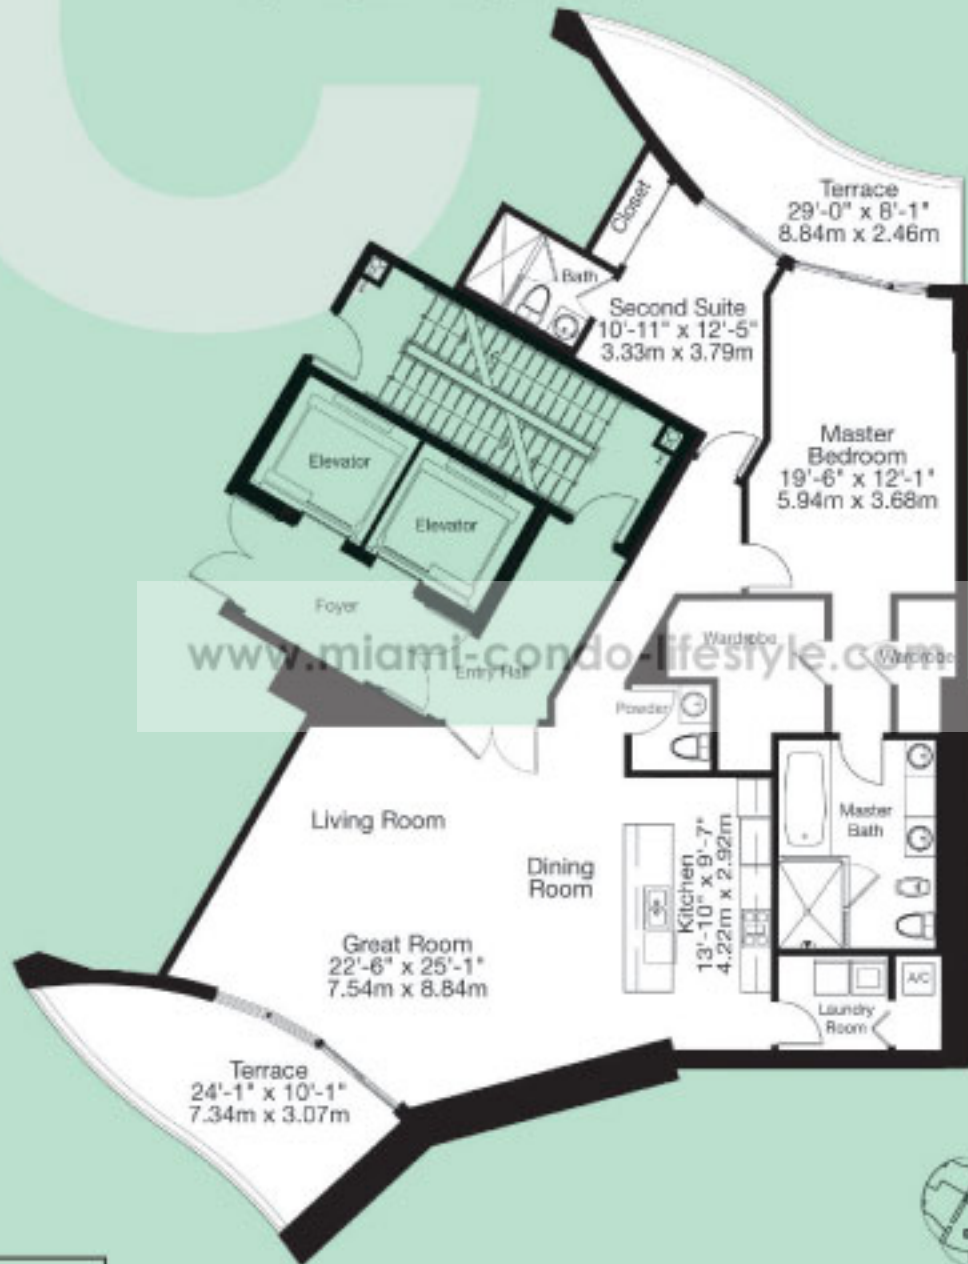

# C

2 Bedrooms, 2-1/2 Baths

Living: 1,886 square feet (175.20 m<sup>2</sup>)

Terrace: 391 square feet (36.30 m<sup>2</sup>)

Total: 2,277 square feet (211.50 m<sup>2</sup>)

www.miami-condo-lifestyle.com

OceanFour

Dimensional measurements are intended to be approximate. All dimensions are approximate, and all floor plans and development plans are subject to change. Floor plans are to 1/4" scale.