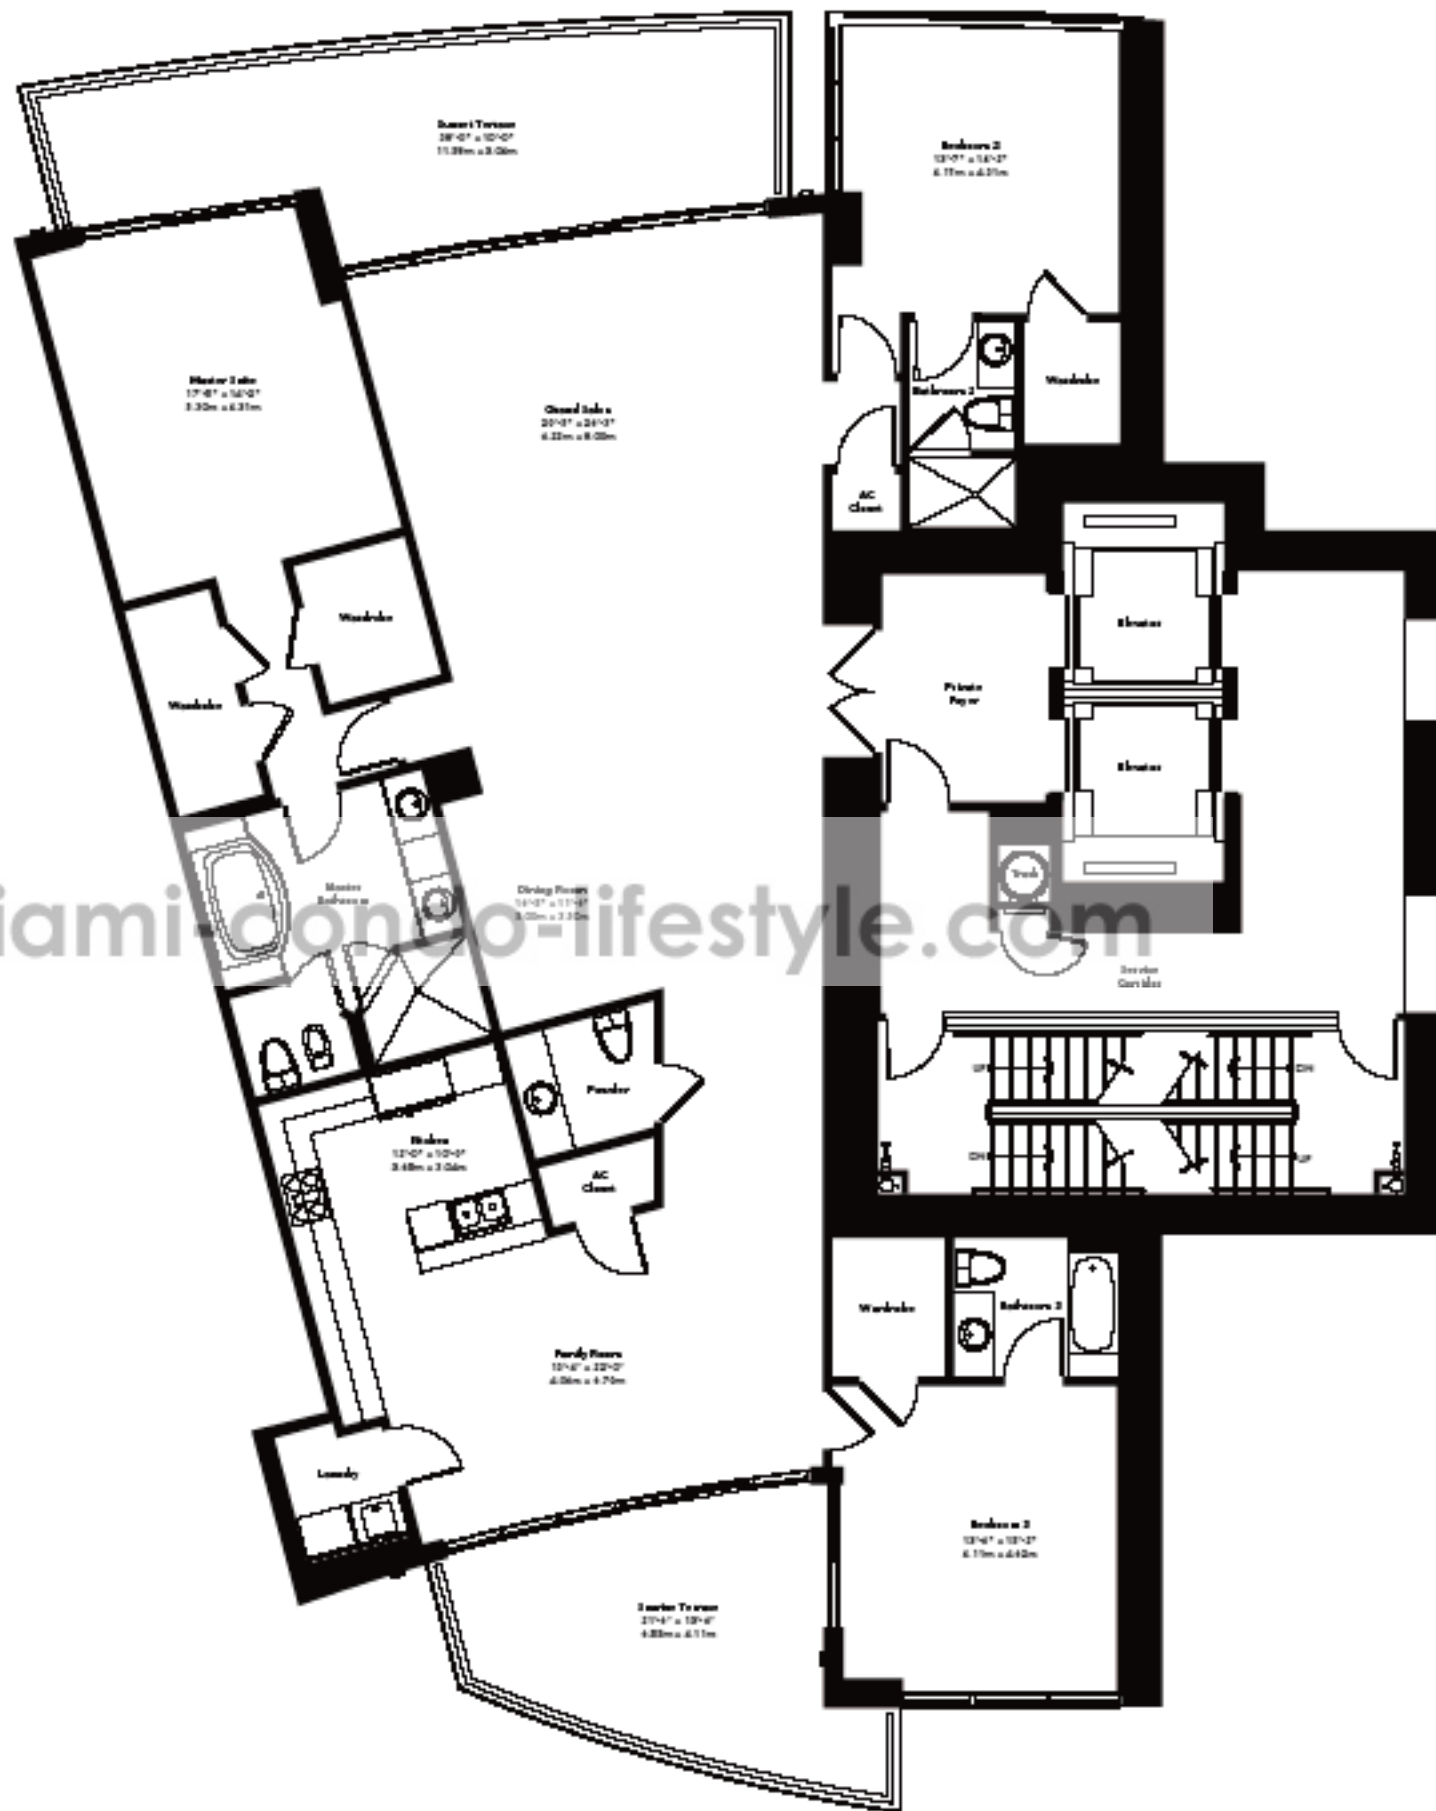

# RESIDENCE B

3 BEDROOMS, 3-1/2 BATHS

3,058 sq. ft. 284.09 m<sup>2</sup>  
568 sq. ft. 52.76 m<sup>2</sup> balcony

---

3,626 sq. ft. 336.85 m<sup>2</sup> total

[www.miami-condo-lifestyle.com](http://www.miami-condo-lifestyle.com)