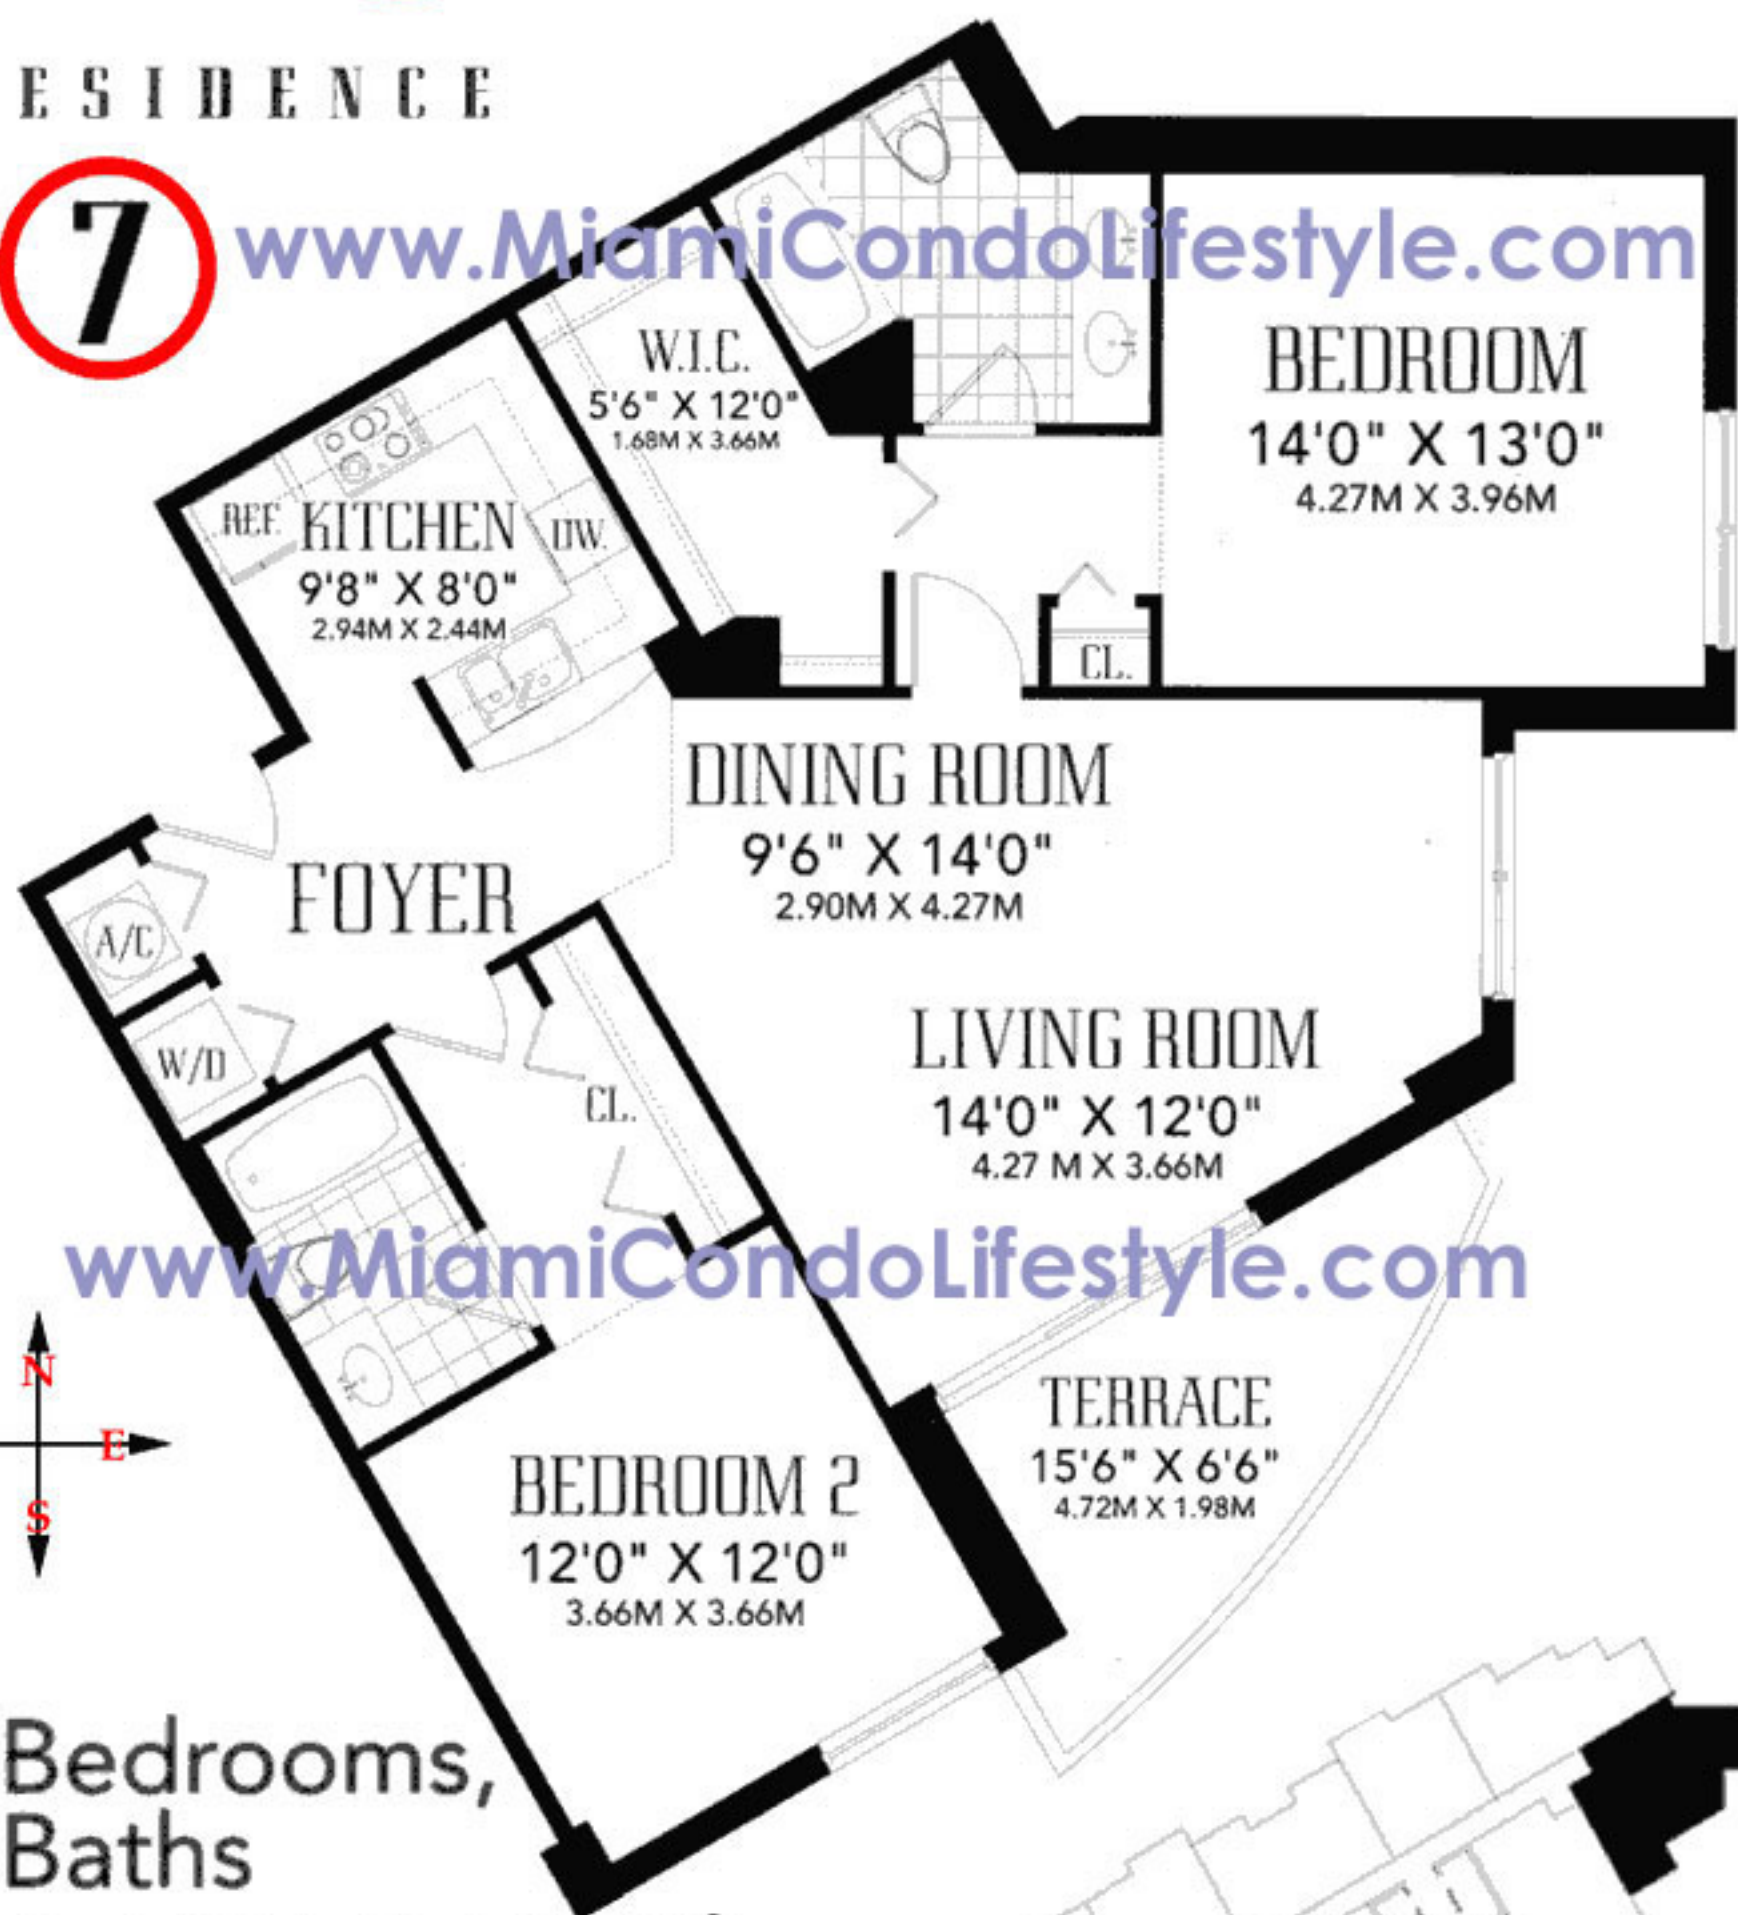

THE METROPOLITAN

RESIDENCE

7

www.MiamiCondoLifestyle.com

www.MiamiCondoLifestyle.com

2 Bedrooms,
2 Baths

Interior 1,187 Sq.Ft. / 110.3M²
Terrace 105 Sq.Ft. / 5.6M²
Total 1,292 Sq.Ft. / 120M²

Note: All dimensions are approximate. Plans, materials and specifications are subject to architectural, structural and other revisions at the sole discretion of the developer, builder or architect, or as may be required by law. Oral representations cannot be relied upon as correctly stating representations of the developer. For Correct representations make reference to the documents required by section 718.503, Florida Statutes, to be furnished by a developer to a buyer.