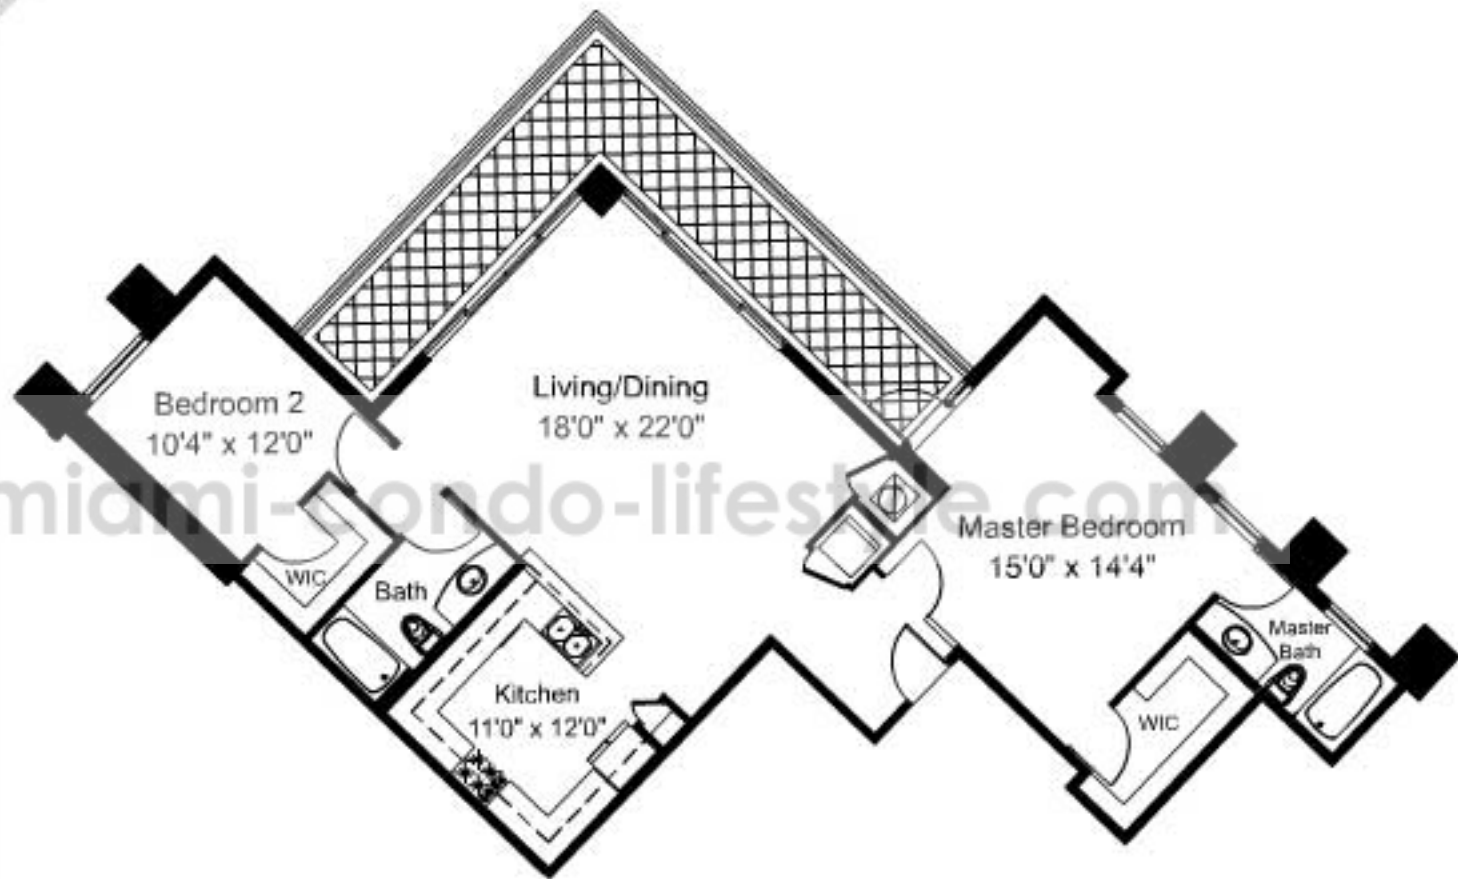

METROPOLIS

at Dadeland

Penthouses 1R
2 Bedroom 2 Bath

Unit Area	1,384 Sq Ft
Balcony Area	282 Sq Ft

Total Area	1,666 Sq Ft

www.miami-condo-lifestyle.com