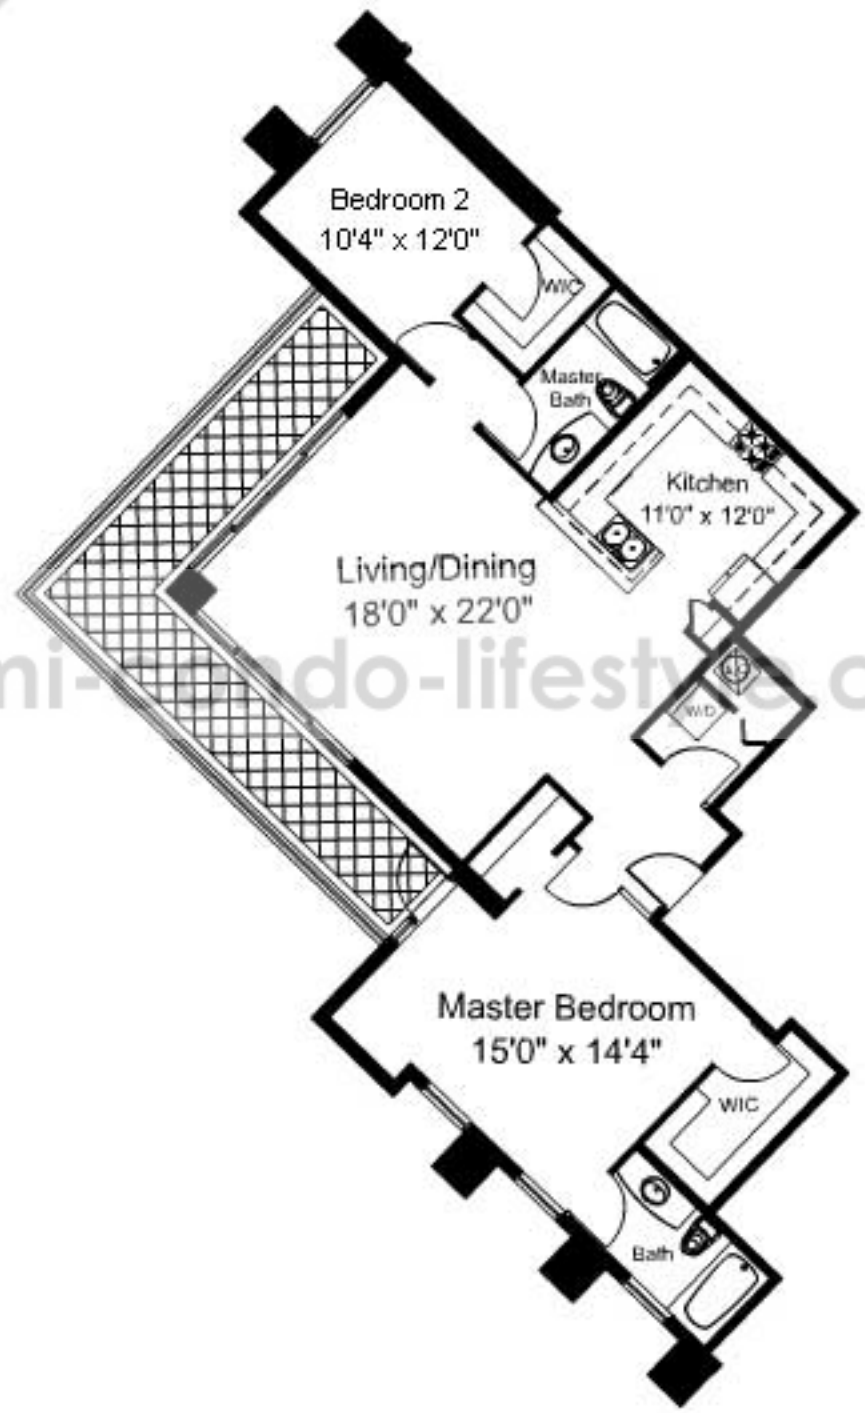

METROPOLIS

at Dadeland

Penthouses 1
2 Bedroom 2 Bath

Unit Area	1,429 Sq Ft
Balcony Area	282 Sq Ft

Total Area	1,711 Sq Ft

www.miami-beach-lifestyle.com