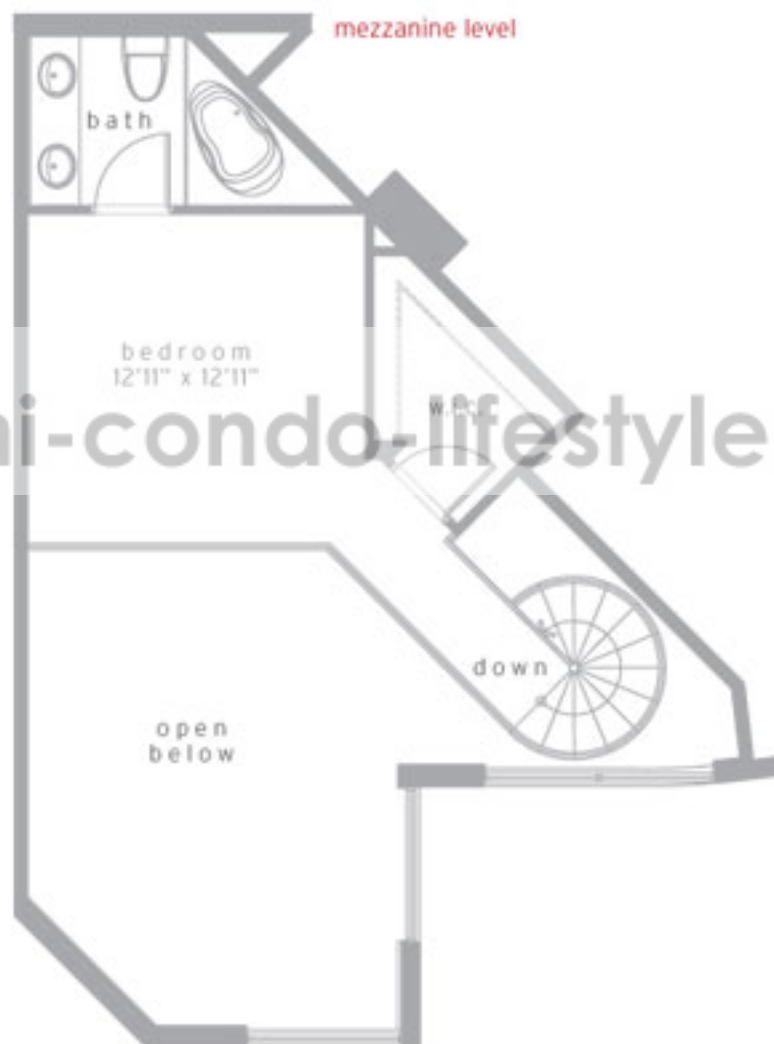

flat level

mezzanine level

loft residences

loft g
1 bed & 1-1/2 bath

residence	958 sq.ft.	89.0 m ²
terrace	91 sq.ft.	8.4 m ²
total	1049 sq.ft.	97.4 m ²

www.miami-condo-lifestyle.com

city view