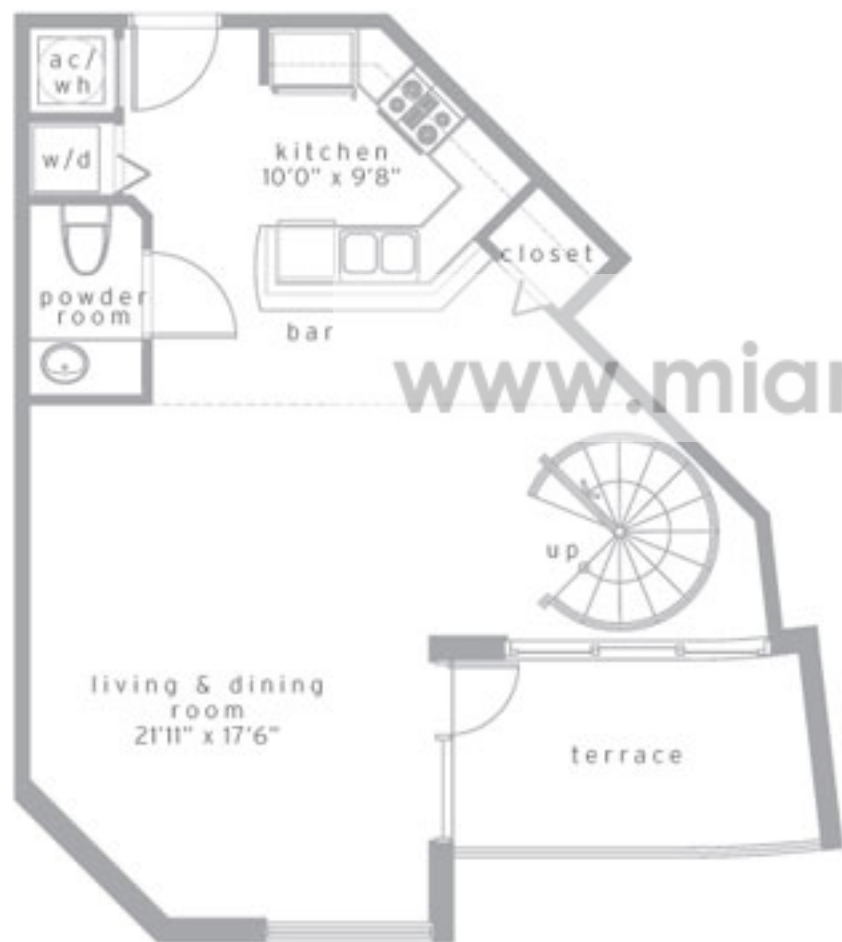

flat level

mezzanine level

loft residences

loft g
1 bed & 1-1/2 bath

residence	958 sq.ft.	89.0 m ²
terrace	91 sq.ft.	8.4 m ²
total	1049 sq.ft.	97.4 m ²

www.miami-condo-lifestyle.com

city view