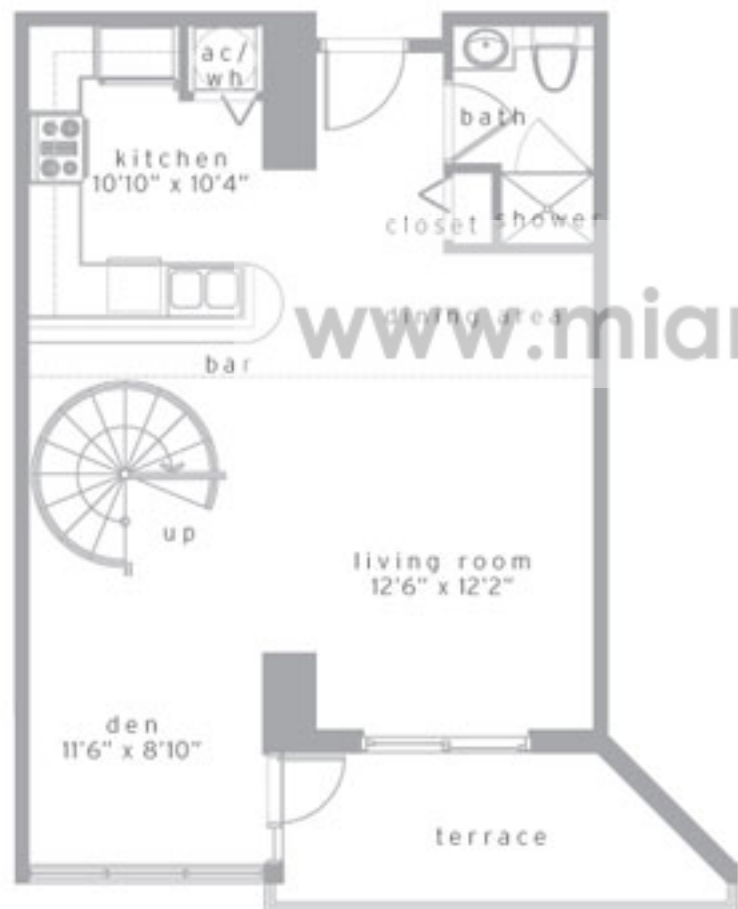

flat level

mezzanine level

loft residences

loft f

1 bed & 2 bath + den

residence	993 sq.ft.	92.3 m ²
terrace	90 sq.ft.	8.4 m ²
total	1083 sq.ft.	100.7 m ²

www.miami-condo-lifestyle.com

city view