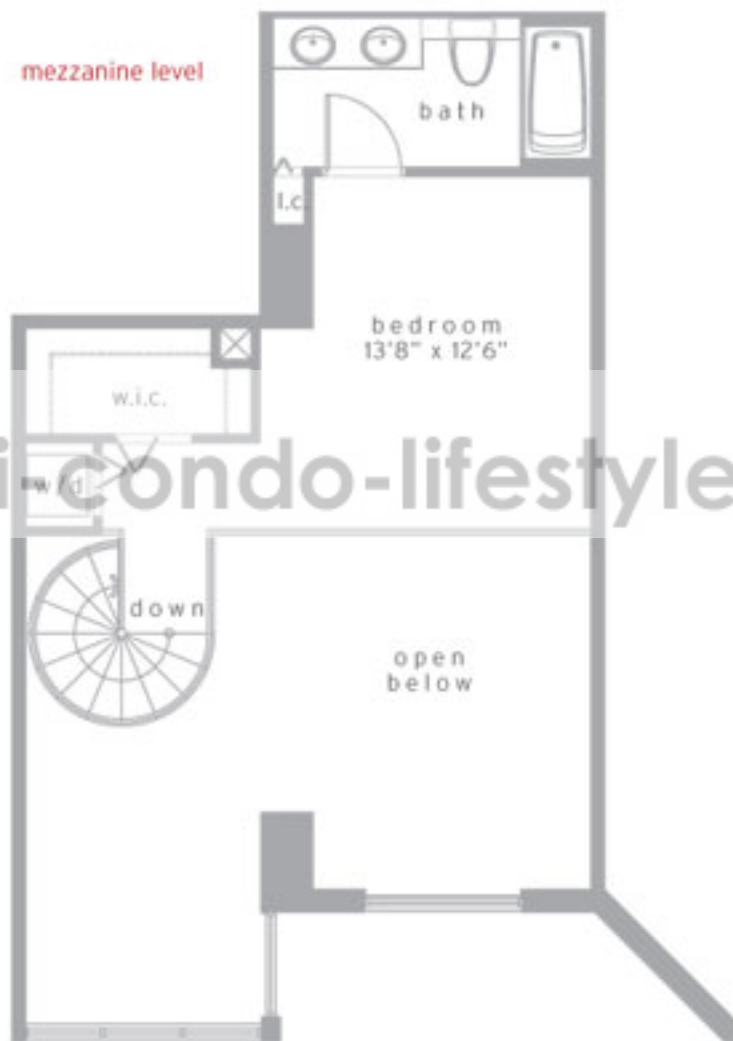

flat level

mezzanine level

loft residences

loft f

1 bed & 2 bath + den

residence	993 sq.ft.	92.3 m ²
terrace	90 sq.ft.	8.4 m ²
total	1083 sq.ft.	100.7 m ²

www.miami-condo-lifestyle.com

city view