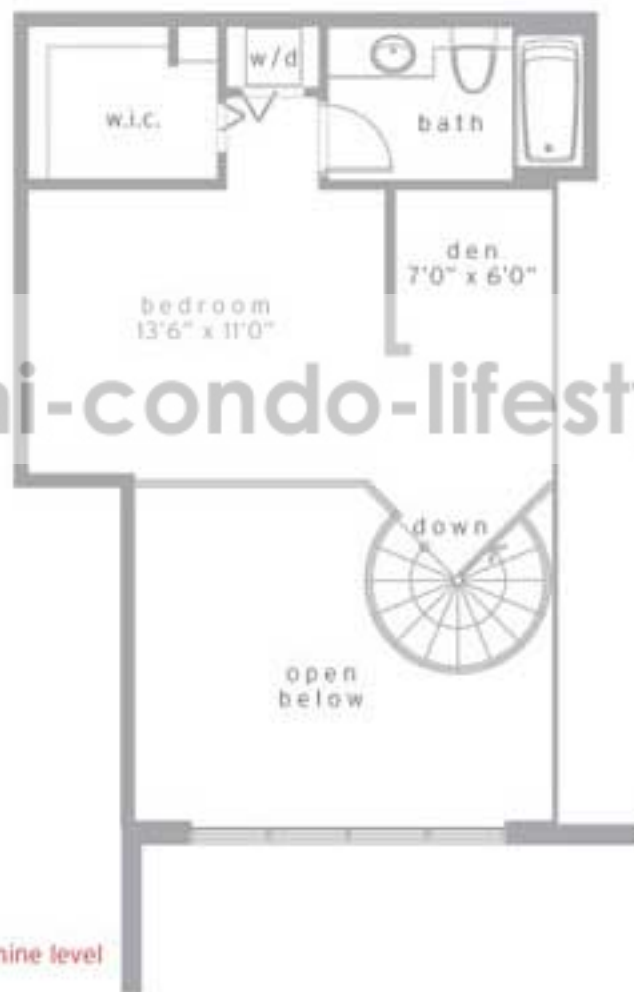

flat level

mezzanine level

loft residences

loft d
1 bed & 1-1/2 bath + den

residence	857 sq.ft.	80.6 m ²
terrace	110 sq.ft.	10.2 m ²
total	967 sq.ft.	90.8 m ²

www.miami-condo-lifestyle.com