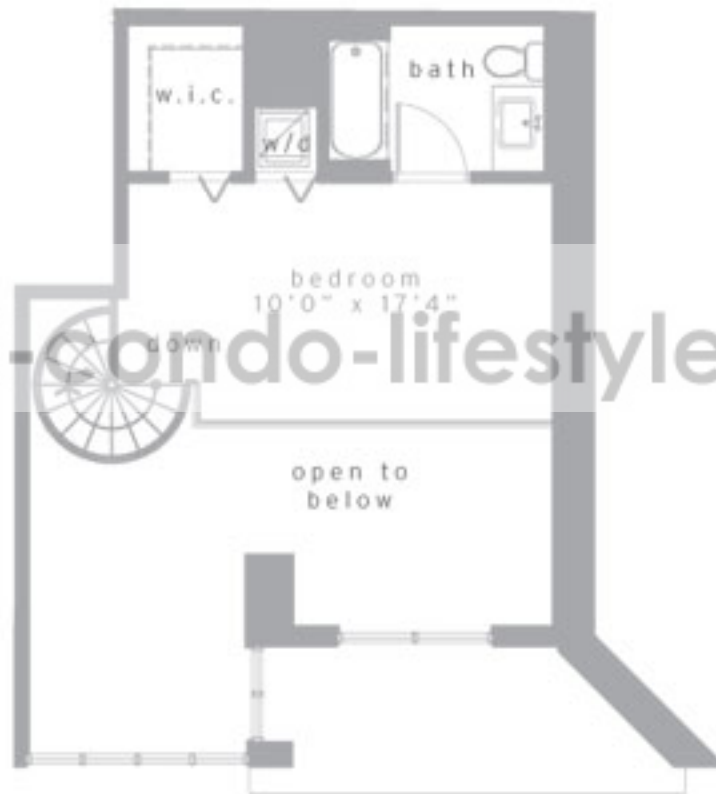

loft residences
loft c (reversed)
1 bed & 1-1/2 bath

residence	886 sq.ft.	82.3 m ²
terrace	90 sq.ft.	8.4 m ²
total	976 sq.ft.	90.7 m ²

flat level

mezzanine level

www.miami-condo-lifestyle.com

city view