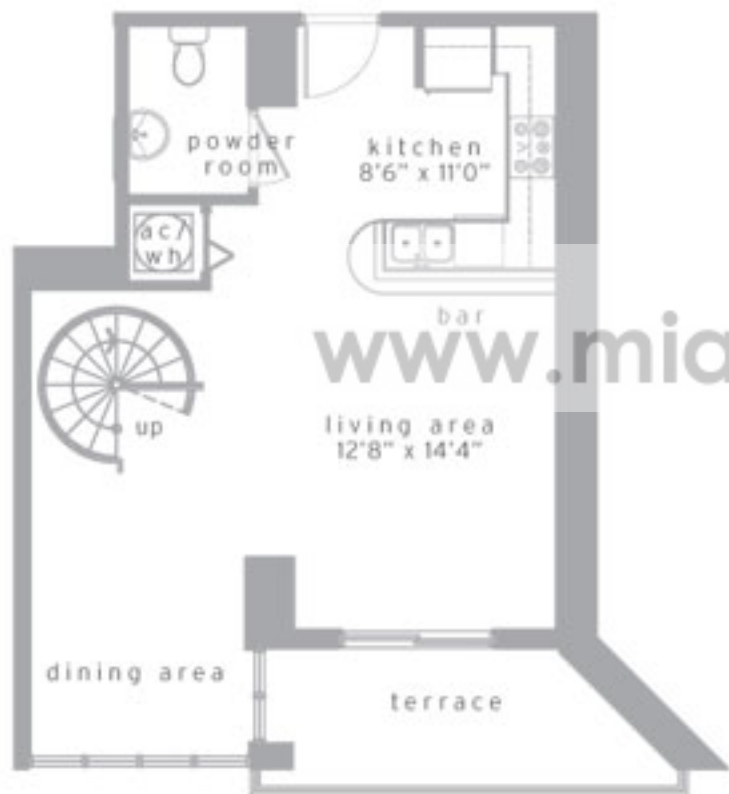

loft residences
loft c (reversed)
1 bed & 1-1/2 bath

residence	886 sq.ft.	82.3 m ²
terrace	90 sq.ft.	8.4 m ²
total	976 sq.ft.	90.7 m ²

flat level

mezzanine level

www.miami-condo-lifestyle.com

city view