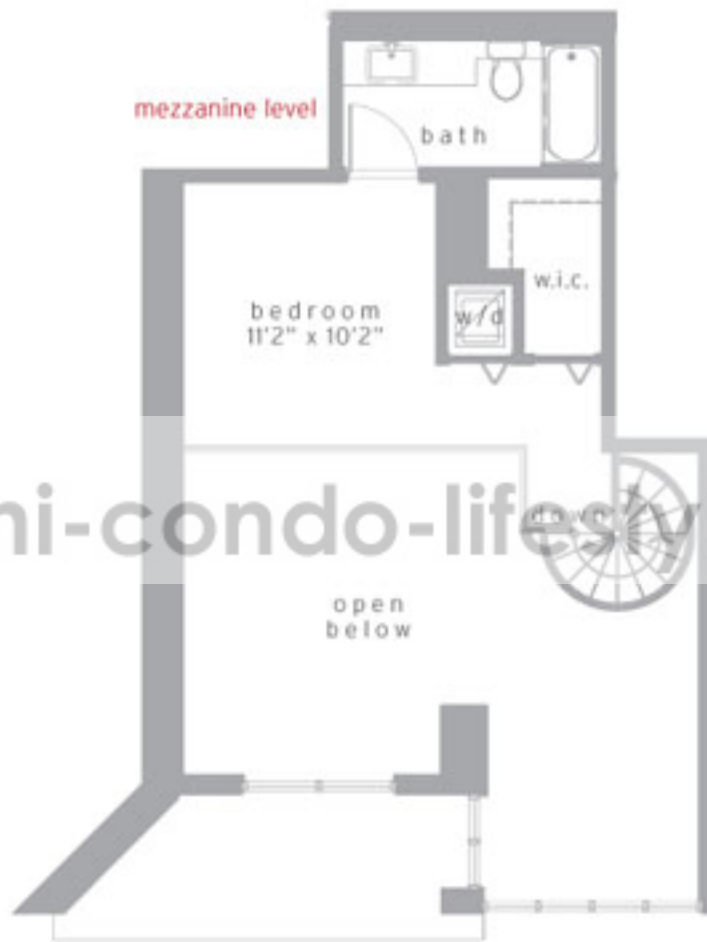

flat level

mezzanine level

loft residences

loft c
1 bed & 1-1/2 bath

residence	886 sq.ft.	82.3 m ²
terrace	90 sq.ft.	8.4 m ²
total	976 sq.ft.	90.7 m²

www.miami-condo-lifestyle.com

city view