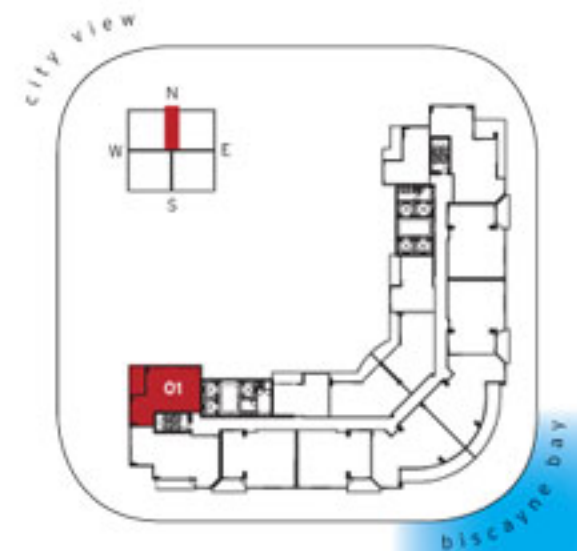

tower residences  
**unit c**  
1 bed & 1-1/2 bath

residence	897 sq.ft.	83.3 m <sup>2</sup>
terrace	120 sq.ft.	11.2 m <sup>2</sup>
<b>total</b>	<b>1017 sq.ft.</b>	<b>94.5 m<sup>2</sup></b>

[www.miami-condo-lifestyle.com](http://www.miami-condo-lifestyle.com)

biscayne bay