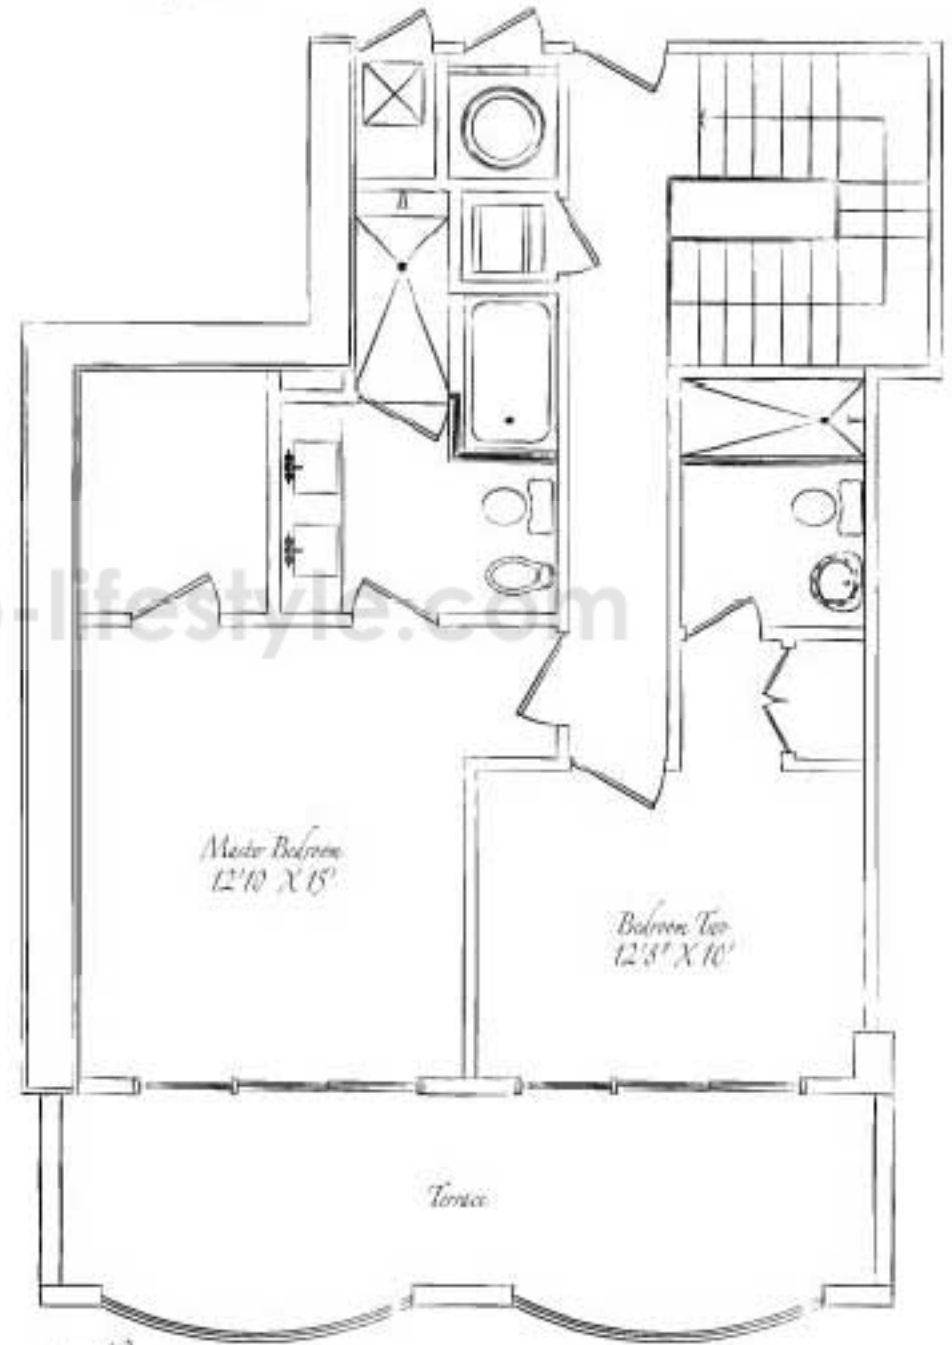

# J

2 Bedroom - 2.5 Bath

**Living Area:**  
1,720 sqft. (160m<sup>2</sup>)

**Terrace Area:**  
from 399 sqft. (37m<sup>2</sup>)  
to 489 sqft. (45m<sup>2</sup>)

*(first floor)*

*(second floor)*