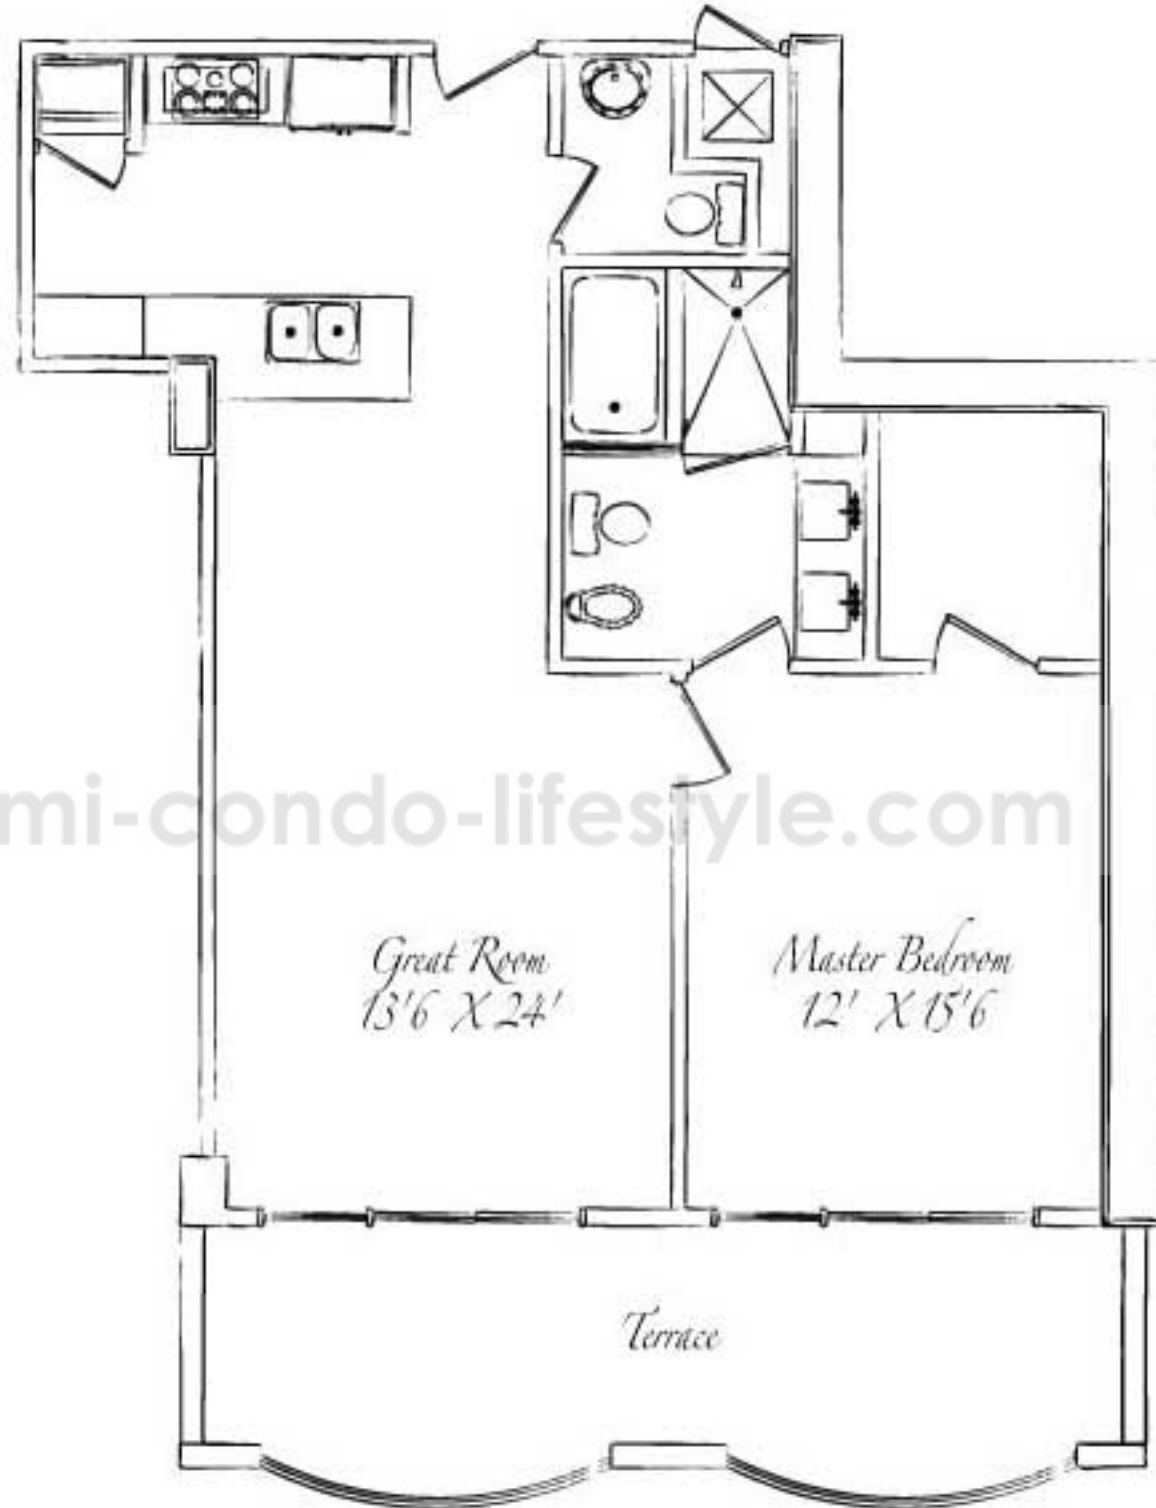

G

1 Bedroom - 1.5 Bath

Living Area:
874 sq.ft. (81m²)

Terrace Area:
from 192 sq.ft. (18m²)
to 252 sq.ft. (23m²)

www.miami-condo-lifestyle.com