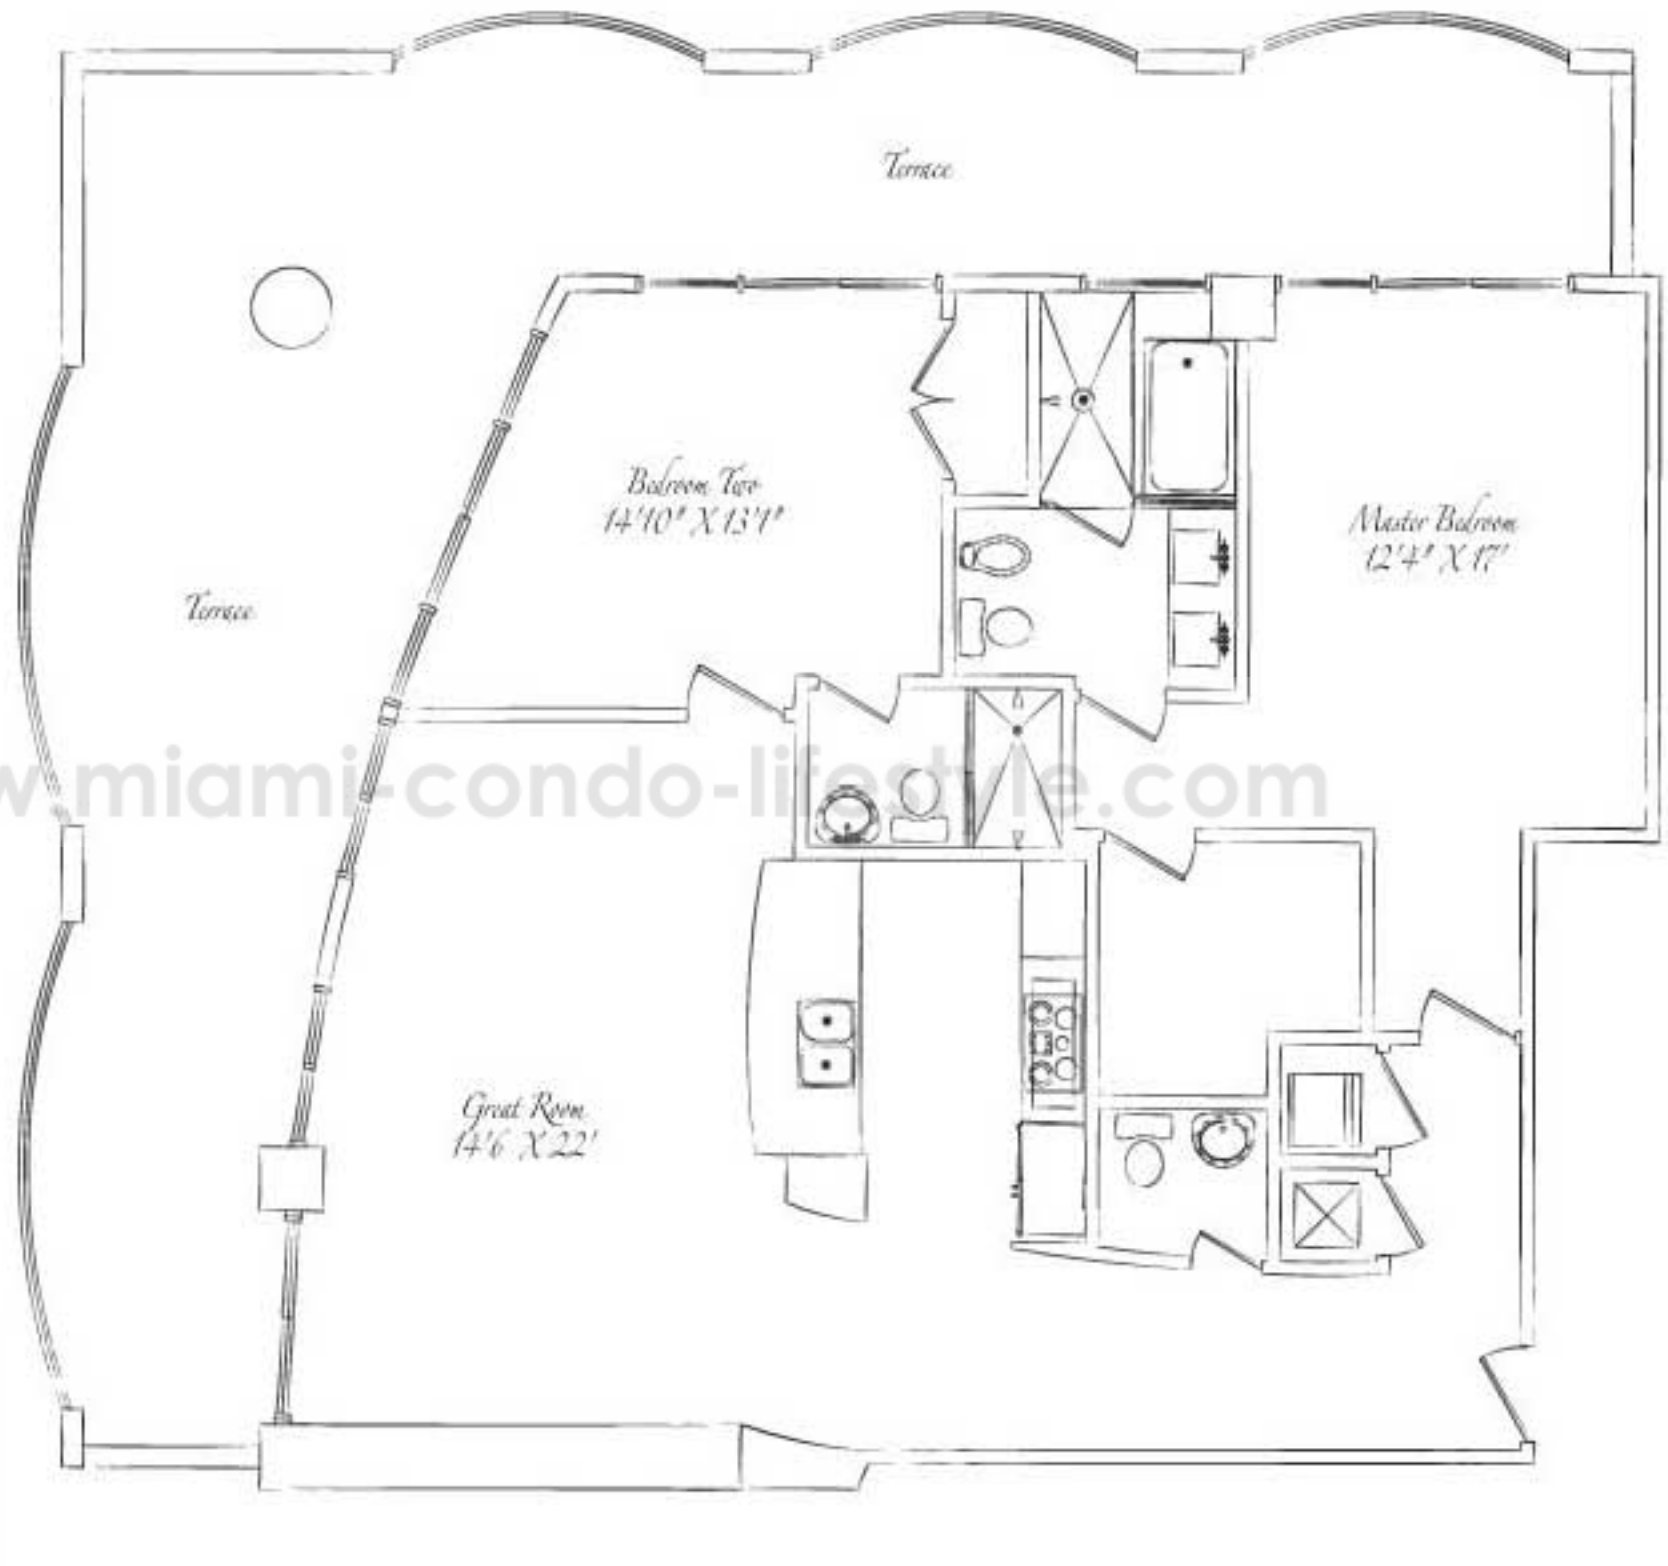

2 Bedroom - 2.5 Bath

Living Area:
1,403 sq.ft. (130m²)

Terrace Area:
from 678 sq.ft. (63m²)
to 918 sq.ft. (85m²)

www.miami-condo-lifestyle.com