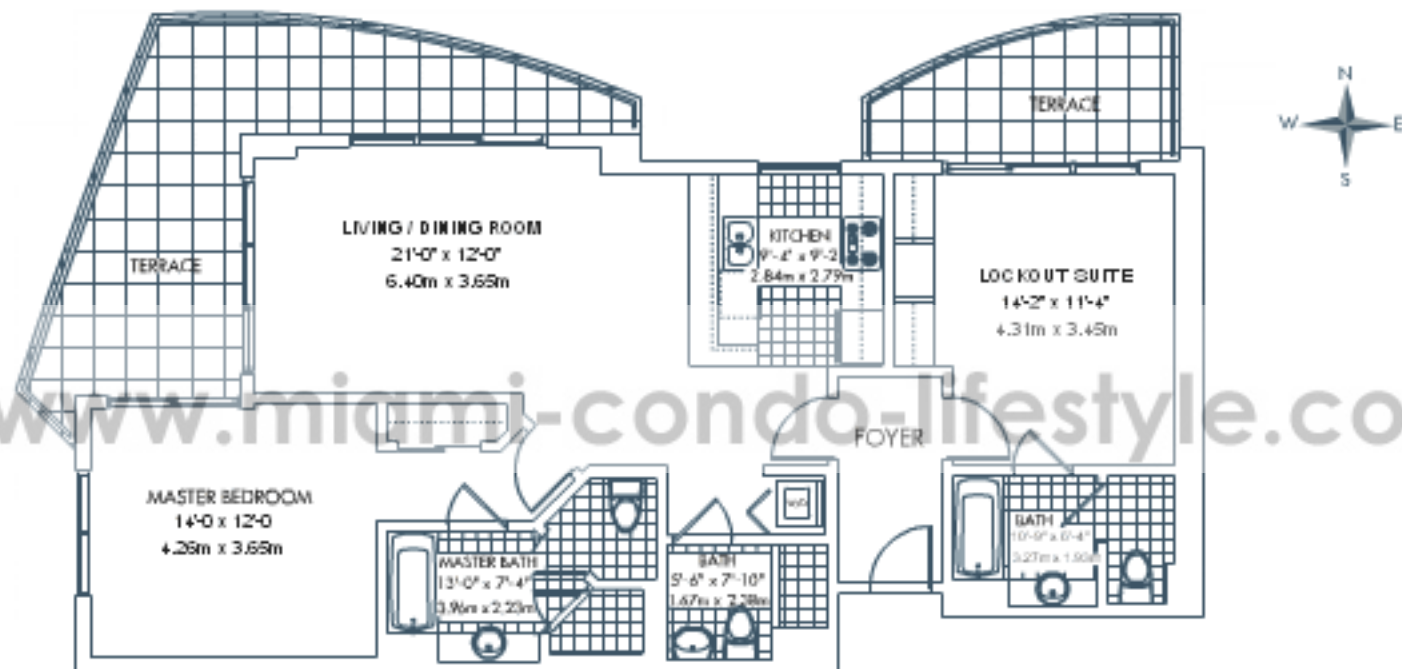

Live in your element

Residence D with Reverse

2 Bedrooms, 3 Baths

Total Area 1,497 sq.ft / 139.07 sq.m

www.miami-condo-lifestyle.com

D Reverse