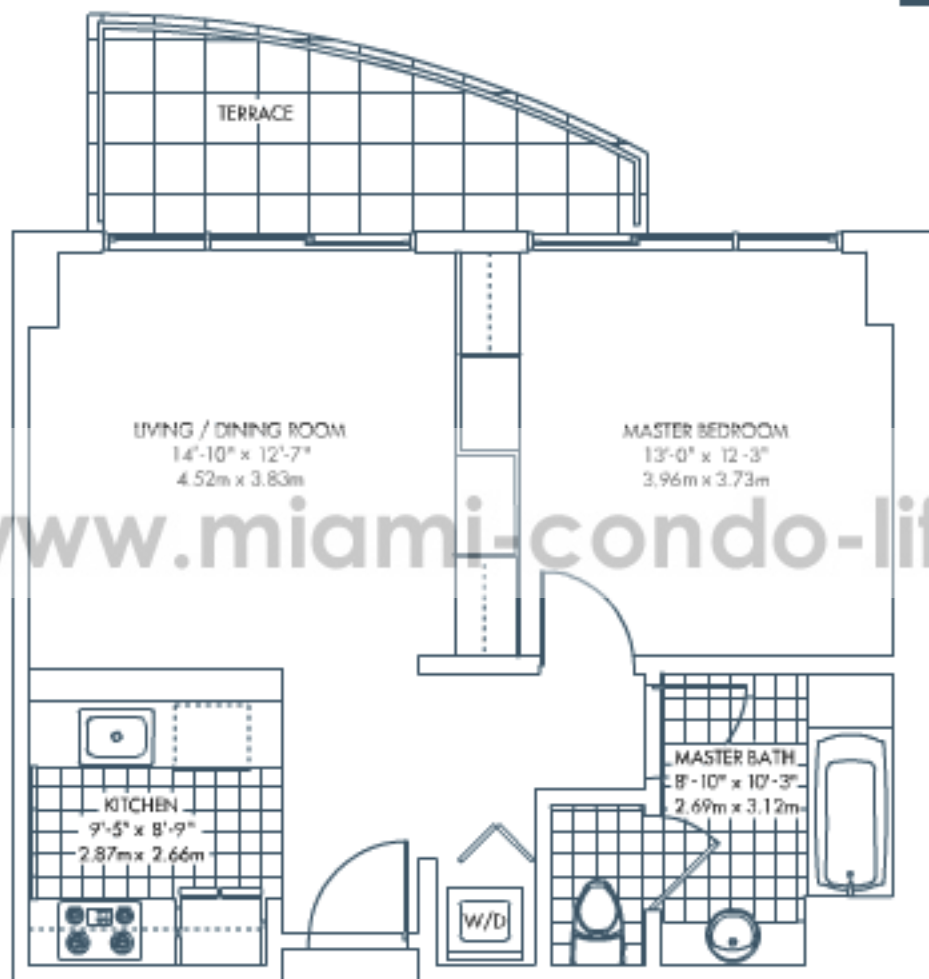

Live in your element

Residence B with Reverse

1 Bedroom, 1 Bath

Total Area 688 sq.ft 63.92 sq.m

www.miami-condo-lifestyle.com

B Reverse

Bay View

Ocean View