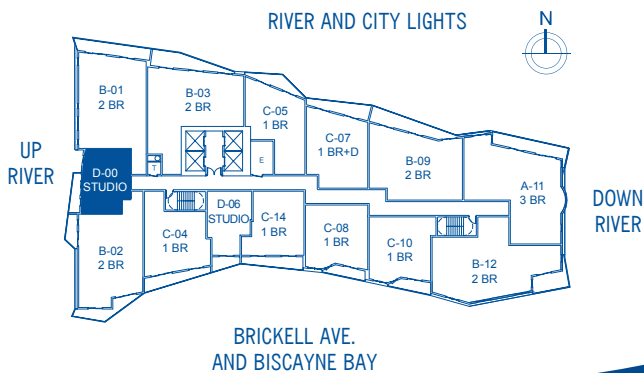

www.miami-condo-lifestyle.com

UNIT D00

Studio

| | | |
|--------------------|---------------|----------------|
| Area Under AC: | 580 SF | 54.0 M2 |
| Balcony Area: | 73 SF | 6.8 M2 |
| Total Area: | 653 SF | 60.8 M2 |

STUDIO

ALL DIMENSIONS ARE APPROXIMATE AND SUBJECT TO CHANGE IN ACCORDANCE WITH THE AGREEMENT FOR SALE

LATITUDE.
ON THE RIVER

All dimensions are approximate and all dimensions, prices and development plans are subject to change in accordance with the Purchase Agreement. The dimensions shown vary from the dimensions that would be determined based upon the description of the Unit boundaries set forth in the Declaration of Condominium.