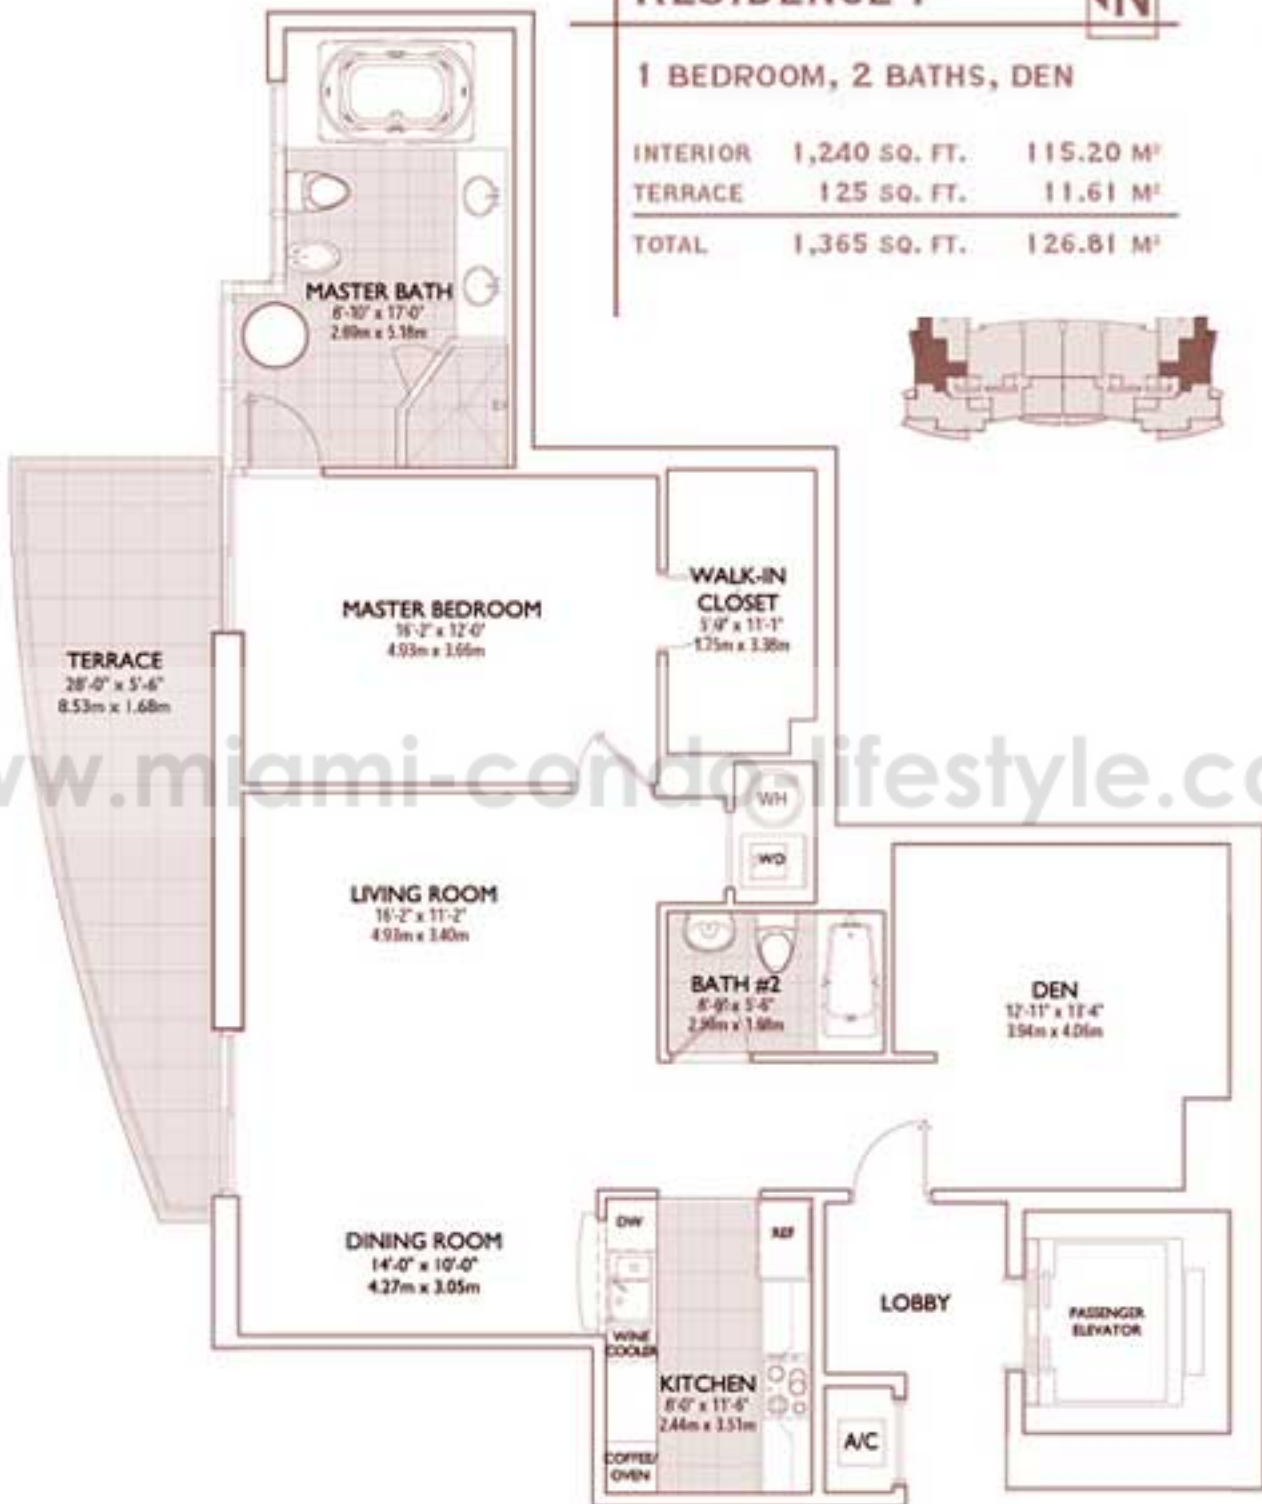

RESIDENCE F

1 BEDROOM, 2 BATHS, DEN

INTERIOR	1,240 SQ. FT.	115.20 M ²
TERRACE	125 SQ. FT.	11.61 M ²
TOTAL	1,365 SQ. FT.	126.81 M²

www.miami-condolifestyle.com