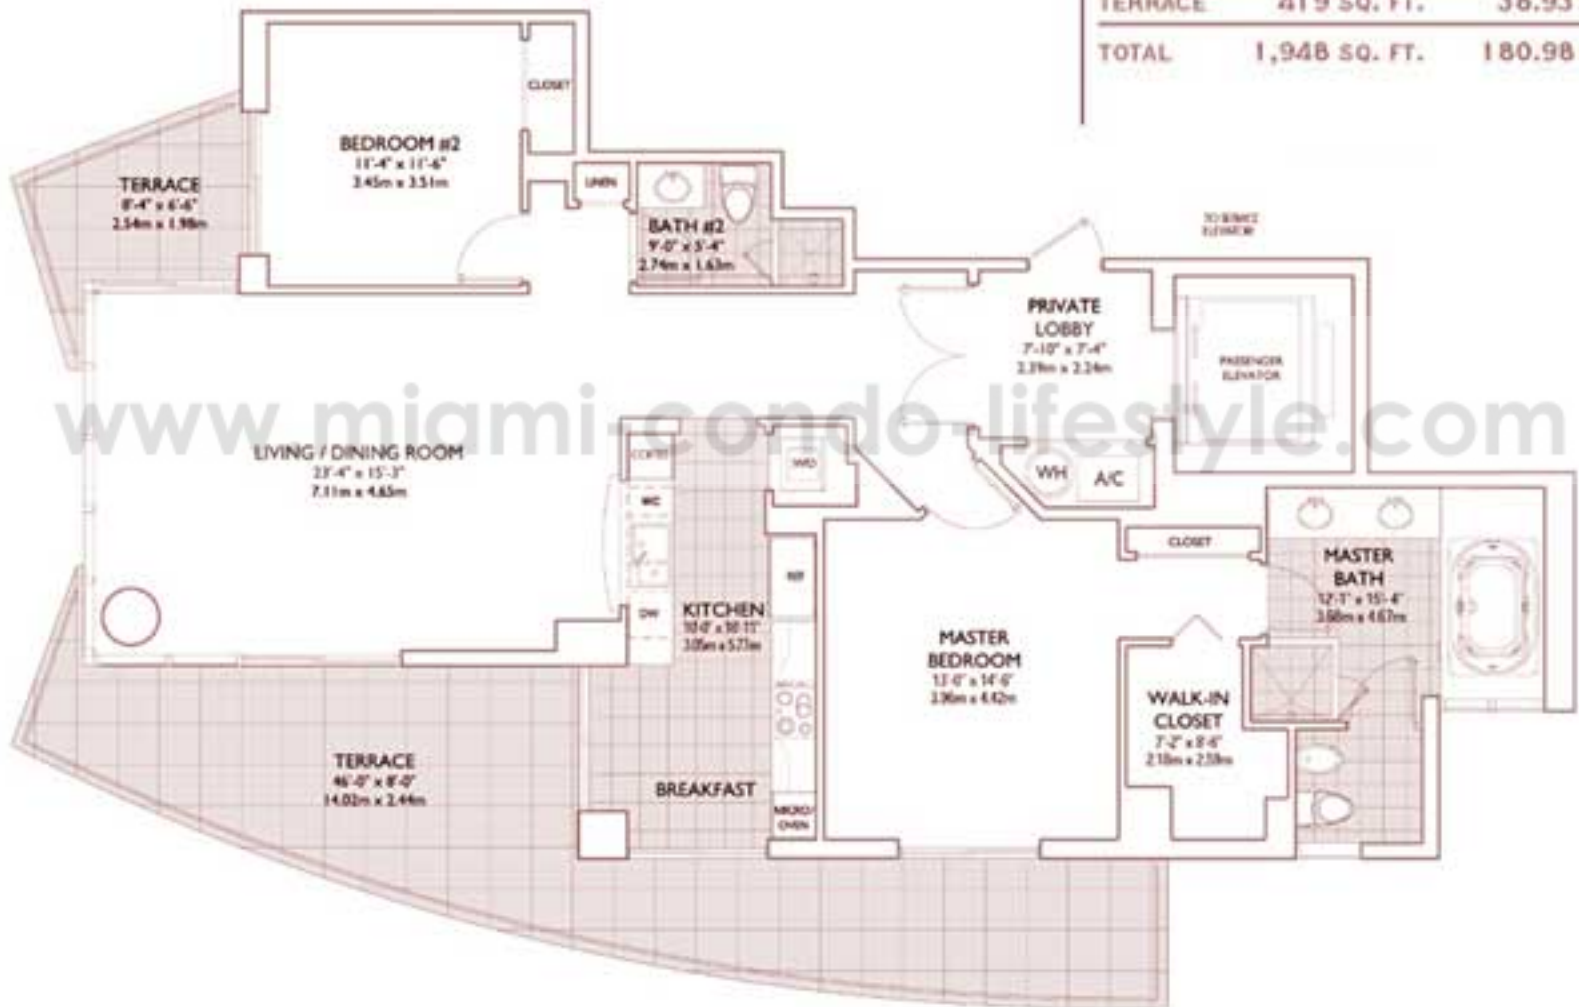

# RESIDENCE A

2 BEDROOMS, 2 BATHS

INTERIOR	1,529 SQ. FT.	142.05 M <sup>2</sup>
TERRACE	419 SQ. FT.	38.93 M <sup>2</sup>
<b>TOTAL</b>	<b>1,948 SQ. FT.</b>	<b>180.98 M<sup>2</sup></b>

[www.miami-condo-lifestyle.com](http://www.miami-condo-lifestyle.com)