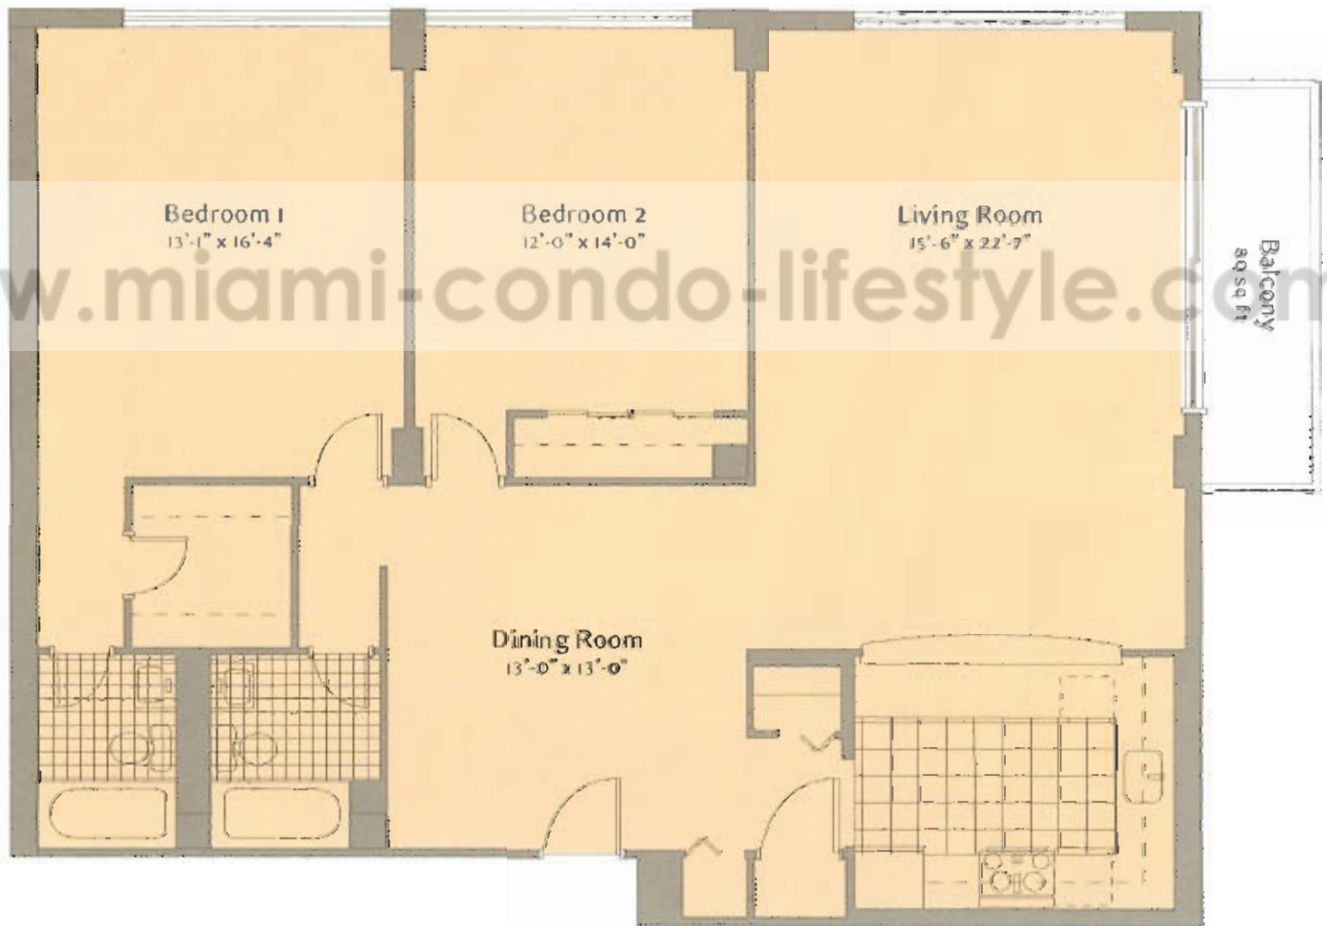

# SHERIDAN D

2 Bedrooms | 2 Baths

**SOUTH TOWER**  
1,251-1,361 total interior sq ft\*

\*All dimensions are approximate and square feet may vary per individual plan.