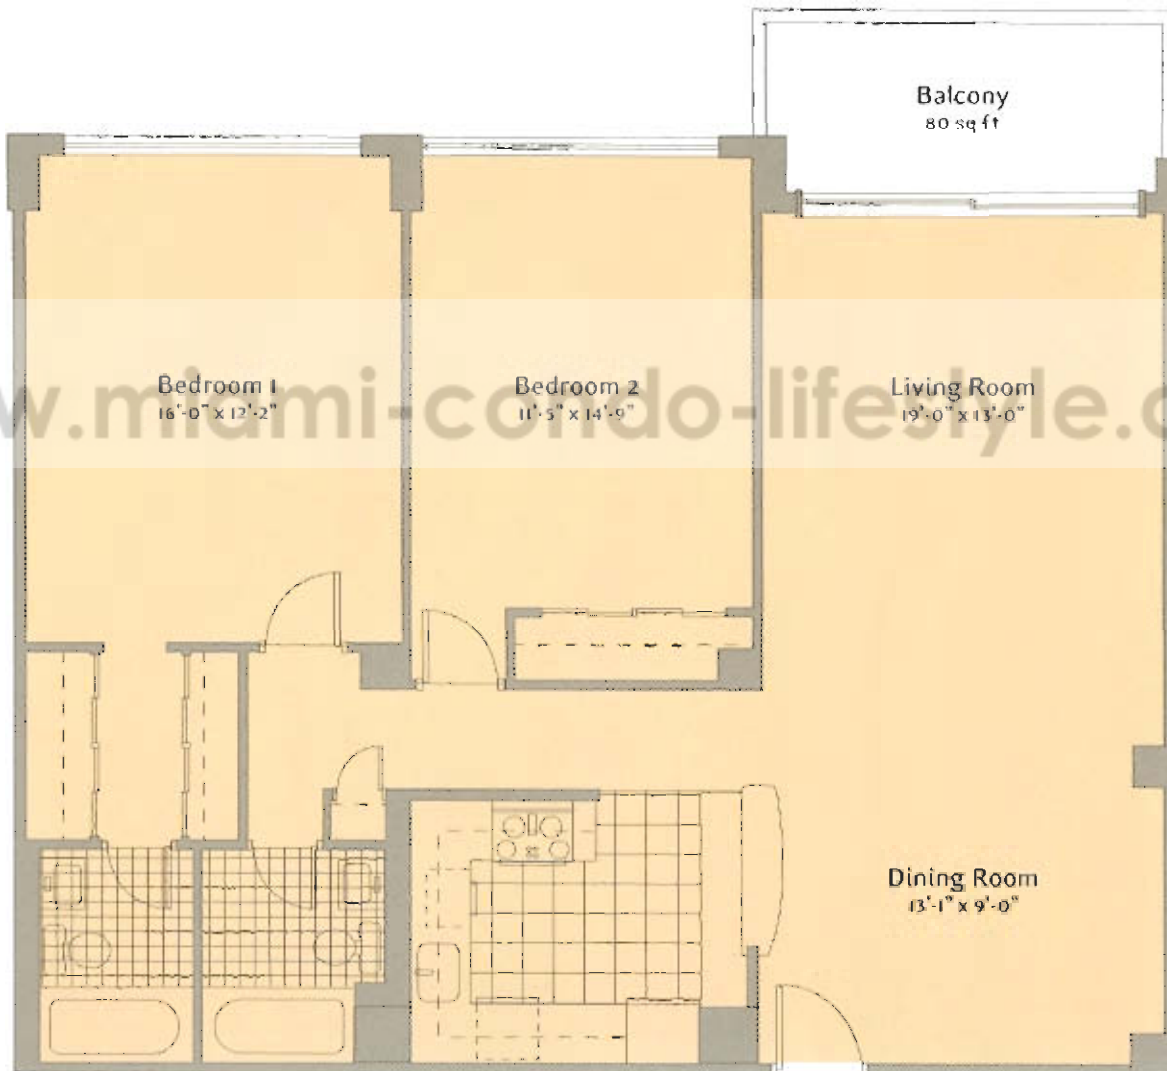

SHERIDAN B

2 Bedrooms | 2 Baths

SOUTH TOWER
1,057-1,177 total interior sq ft*

*All dimensions are approximate and square feet may vary per individual plan.