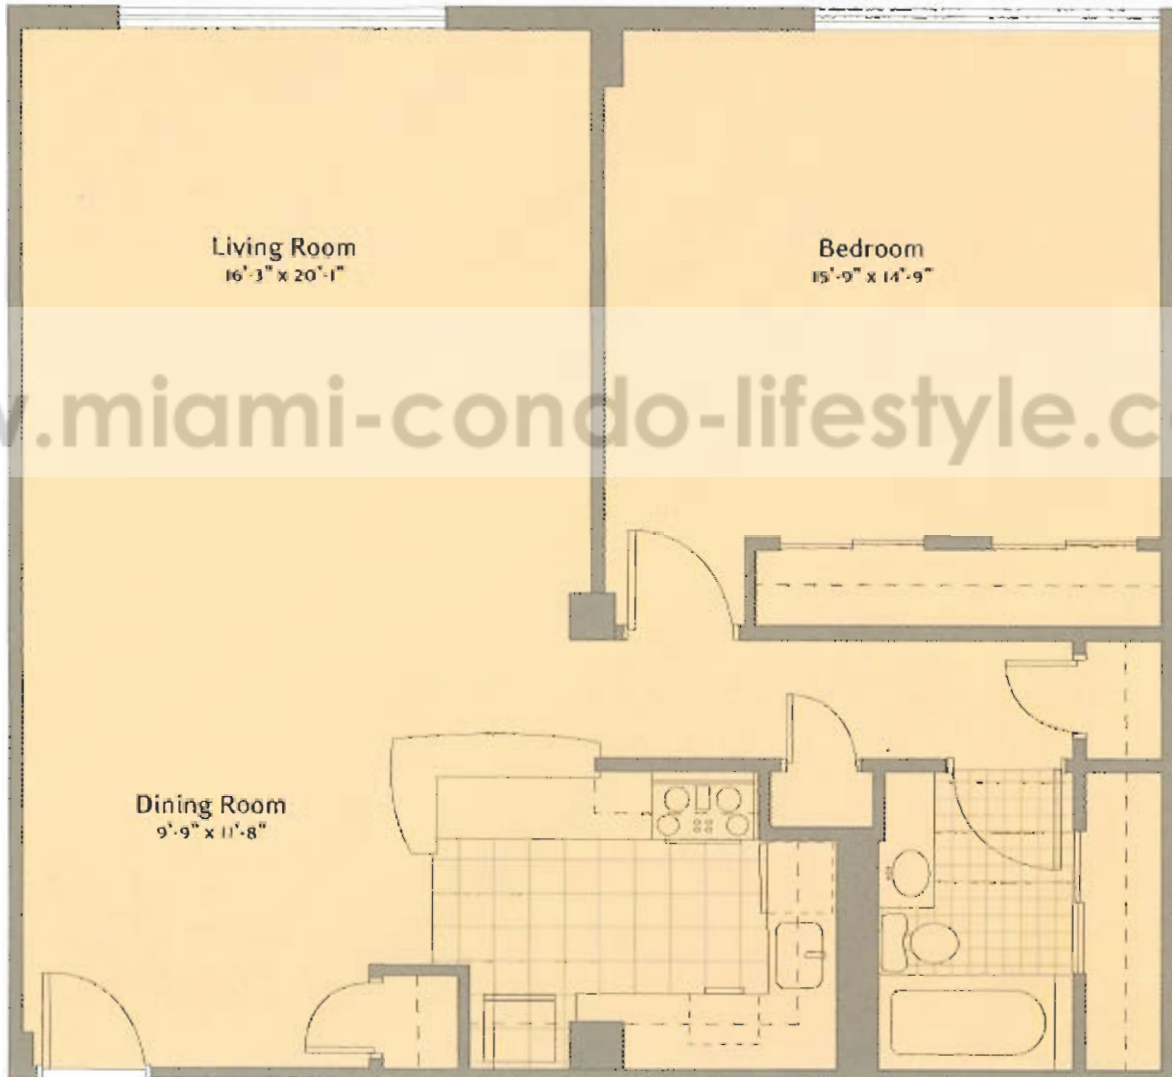

LENOX A

1 Bedroom | 1 Bath

SOUTH TOWER

953-1,026 total interior sq ft*

*All dimensions are approximate and square feet may vary per individual plan.