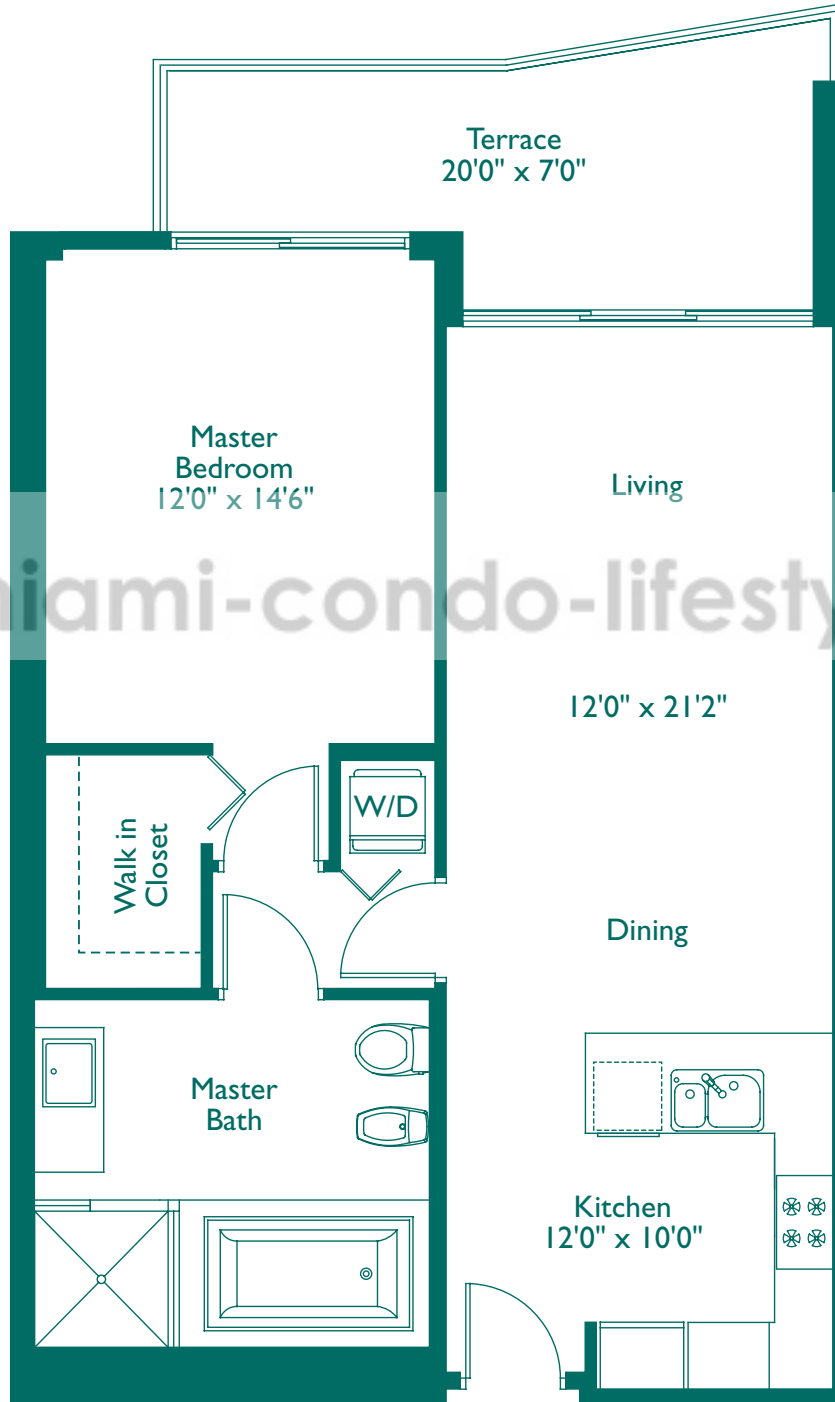

Unit C

1 Bedroom, 1 Bath

979 Total Sq. Ft. - 90.95 m²

EMERALD

AT · BRICKELL

www.miami-condo-lifestyle.com